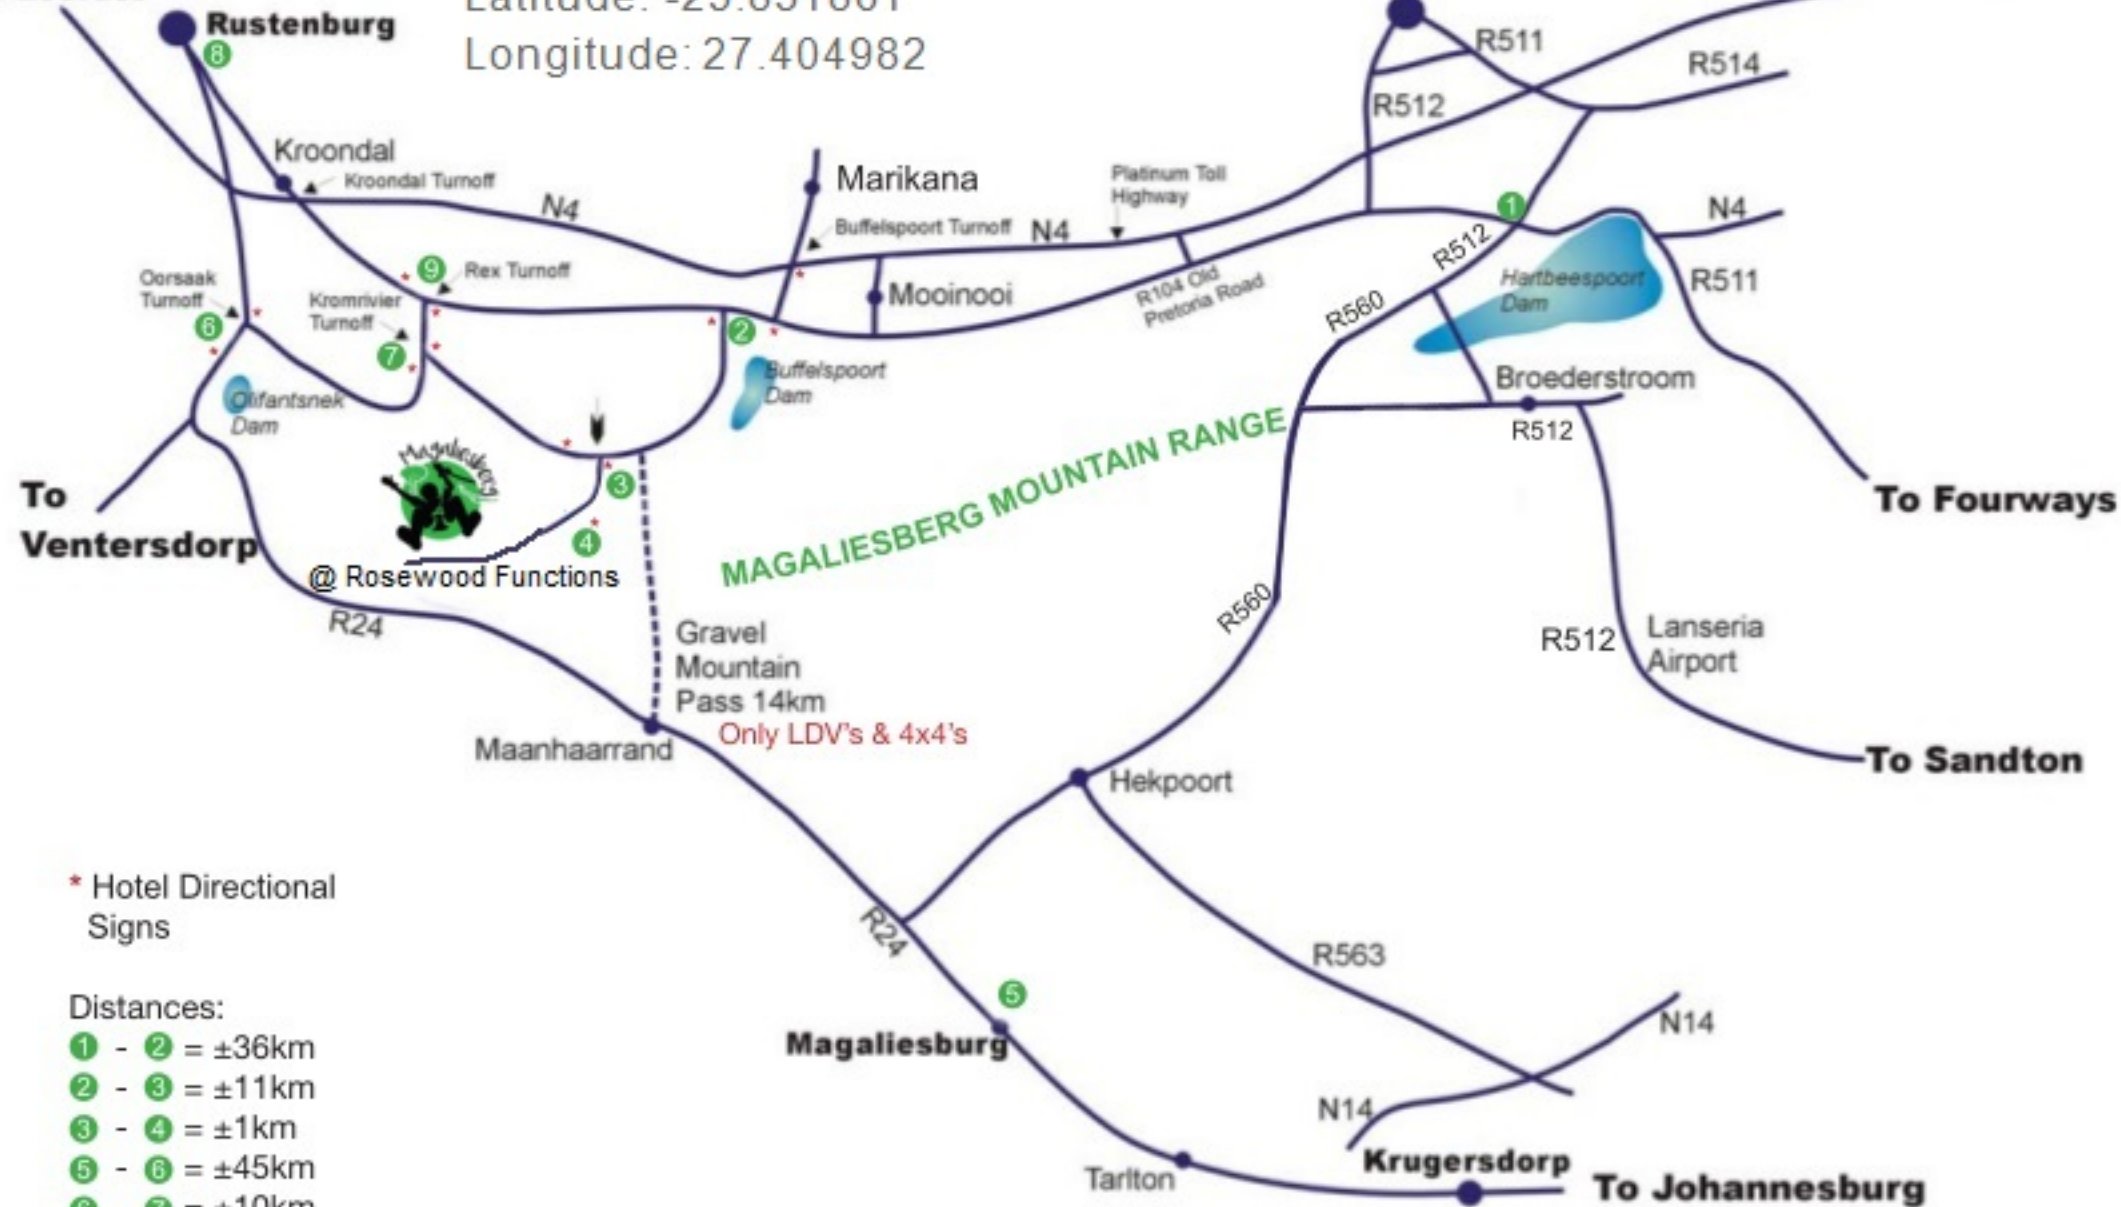

To Swartruggens / Zeerust

Co-ordinates

Latitude: -25.831861
Longitude: 27.404982

Brits

To Pretoria

To Ventersdorp

@ Rosewood Functions

MAGALIESBERG MOUNTAIN RANGE

Gravel Mountain Pass 14km
Only LDV's & 4x4's

To Fourways

To Sandton

* Hotel Directional Signs

Distances:

- 1 - 2 = ±36km
- 2 - 3 = ±11km
- 3 - 4 = ±1km
- 5 - 6 = ±45km
- 6 - 7 = ±10km
- 7 - 3 = ±10km
- 8 - 9 = ±20km
- 9 - 7 = ±2km

Pretoria to Canopy Tour 1 hour
Sandton to Canopy Tour 1.5 hours