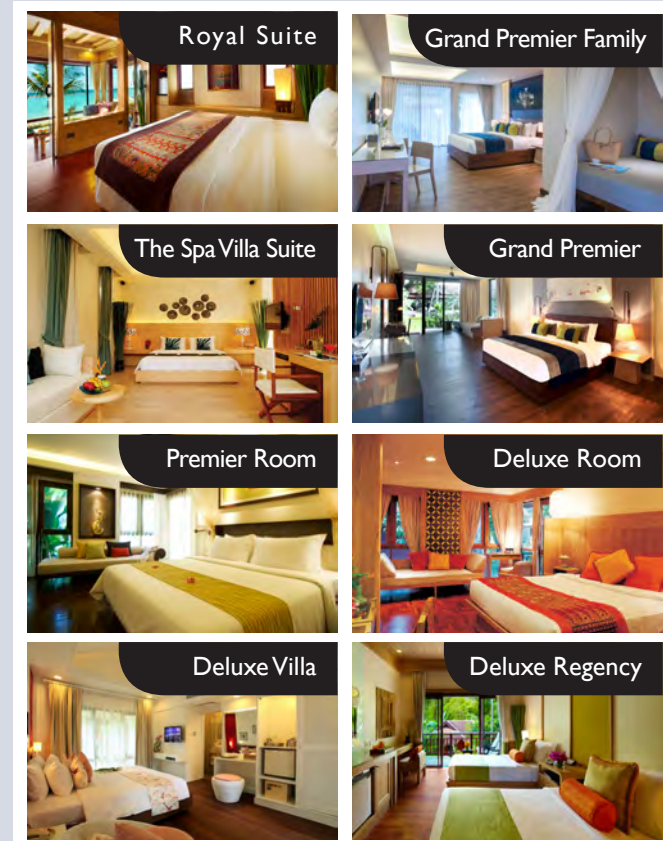

HOTEL FACT SHEET

CHAWENG REGENT BEACH RESORT

is situated in the most popular Chaweng Beach within easy walking distance of restaurants, bars, entertainment and shopping center. The intimate beachfront resort with 155 air-conditioned rooms feature the low-rise buildings with contemporary design in the tropically gardens.

ROOM TYPE	NO. OF ROOM	DOUBLE	TWIN	ROOM SIZE (sqm.)
Deluxe Villa	16	16	-	28
Deluxe Room	12	8	4	38
Deluxe Regency	65	30	35	38
Premier Room	26	17	9	50
Grand Premier Room	7	5	2	53-63
The Spa Villa Suite	18	18	-	62
Grand Premier Family	5	5	-	67-79
Royal Suite	6	6	-	79
Total No. of Room	155	105	50	

- 220V power points
- Bathrobes, sandals and umbrellas
- Bathroom with shower/WC
- Cable TV (CNN, BBC, Cinemax, HBO, FOX Sport, Super Sport, Discovery, CN, DW-TV, Russia Today, Franc24, NHK, Aljazeera, CCTV News, RTP1, TV5, PTP, VOA News (Local 3, 5, 7, TPBS))
- Complimentary drinking water
- Connecting rooms available for Deluxe Room and Deluxe Regency Wing
- Full set of amenities
- Hair dryer
- IDD phone
- Individually controlled air-conditioning
- Mini bar
- Rooms are cleaned daily, linen and towels changed daily
- Safety deposit box
- Tea & coffee making facilities
- Tea & coffee machine in One Bedroom Suite
- LCD flat screen TV
- WIFI Internet Access
- DVD Player