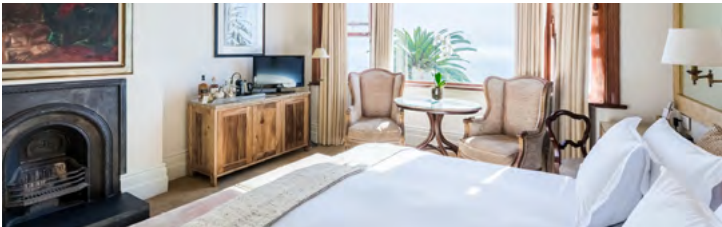

SUPERIOR HOUSE ROOM (1)

Sun-filled and inviting, this room features some of the best ocean views through the large bay windows. This room has no terrace.

Size: 30 square meters / 323 square feet