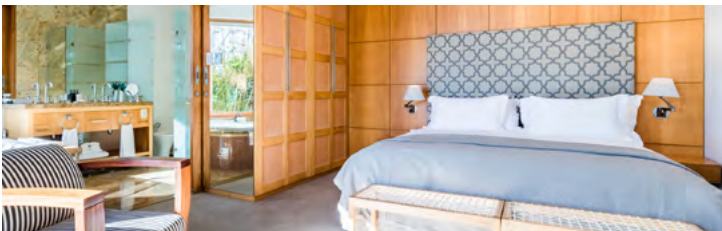

ELLERMAN HOUSE

ROOM DESCRIPTIONS

Welcome home! If home was a Edwardian estate on the dramatic slopes of Bantry Bay in Cape Town, with 11 individually decorated rooms and suites. Fall into the lap of luxury while enjoying the finest linens, master artworks, complementary in-room bar and all of modern life's creature comforts.

Where else would you would you want to wake up?

CLASSIC HOUSE ROOM (1)

Shades of warm grey and charcoal complement this warm and intimate space with a distinct feel. This room has no terrace and no ocean view.

DELUXE SPA ROOM (2)

Situated in the Ellerman House Spa, the Deluxe Spa Rooms have a front row seat to the serene pool. The two rooms feature double sliding wooden doors that open to a shared pool and deck (the pool and deck are only available to these 2 rooms).