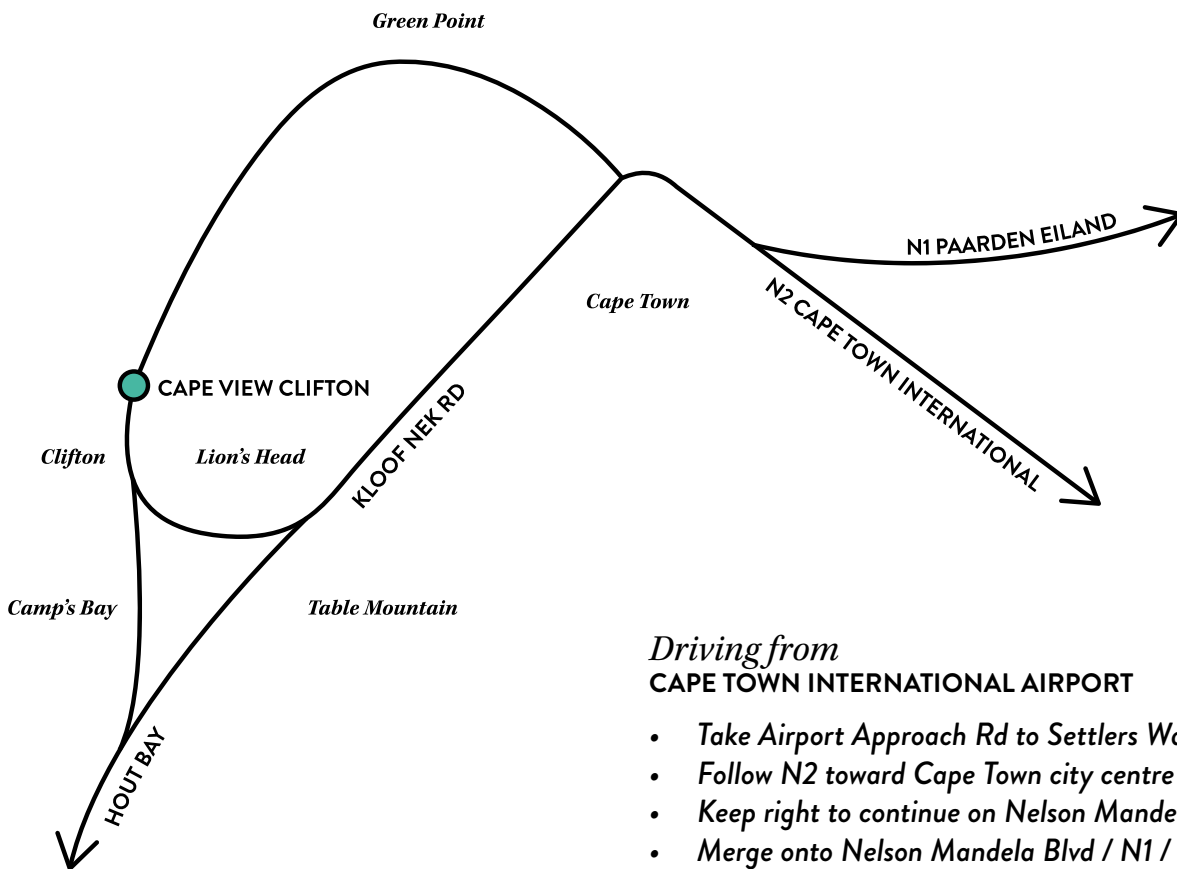

# GETTING THERE

**ADDRESS:**  
**COORDINATES:**

**232 Kloof Rd, Clifton, Cape Town, 8005**

**S 33° 55' 56.514"**

**E 18° 22' 41.5992"**

**CONTACT:**

**+27 21 438 8748 - Cape View Clifton**

**+27 11 568 0384 - Head Office**

## *Driving from*

### **CAPE TOWN INTERNATIONAL AIRPORT**

- Take Airport Approach Rd to Settlers Way / N2
- Follow N2 toward Cape Town city centre
- Keep right to continue on Nelson Mandela Blvd
- Merge onto Nelson Mandela Blvd / N1 / N2
- Continue onto Buitengracht St / M62
- Turn right onto Helen Suzman Blvd / M6
- At the roundabout, take the 2nd exit and stay on Helen Suzman Blvd / M6
- Turn left onto Church Rd
- Turn right onto Kloof Rd
- Continue 1.8 km and the hotel will be on your right.