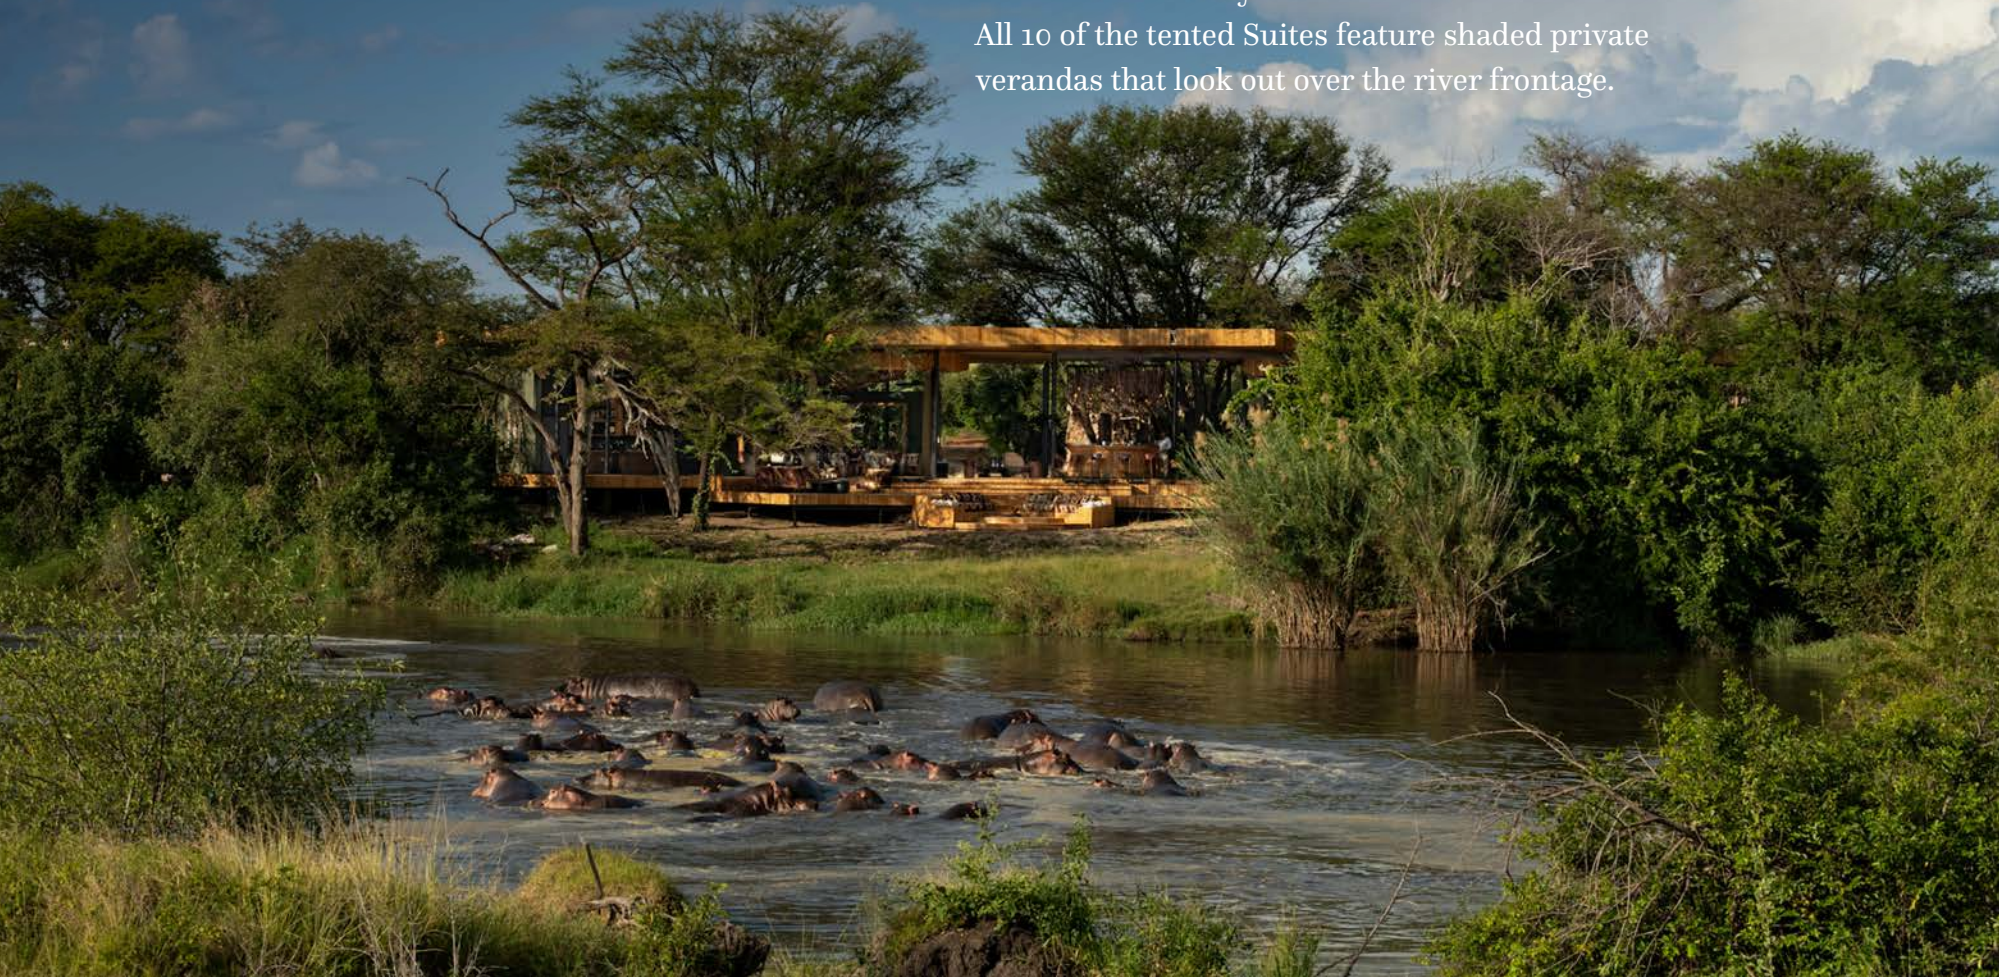

&BEYOND GRUMETI SERENGETI RIVER LODGE

Overlooking hippo pods

A wild and remote experience, &Beyond Grumeti Serengeti River Lodge is ideally situated on the banks of a tributary of the Grumeti River. All 10 of the tented Suites feature shaded private verandas that look out over the river frontage.

DISCOVER THE SERENGETI

Beyond Grumeti Serengeti River Lodge

BEYOND Grumeti Serengeti River Lodge

- Road
- Footpaths

DISCOVER THE SERENGETI

Beyond Grumeti Serengeti River Lodge Accommodation

FAMILY SUITE

1 interleading Family Suite / Max. 2 adults & 2 children (3 children on request)

Family Suite layout

DISCOVER THE SERENGETI

Beyond Grumeti Serengeti River Lodge

WILDchild

The exciting Beyond Grumeti WILDchild Programme is filled with fun, interactive activities that allow children to flourish in an environment that advocates exploration, discovery and learning. Deeply rooted in a love for Africa, it not only creates a series of unforgettable moments for the whole family, but forges strong bonds between our young guests, our planet and its people.

WILDCHILD ADVENTURES

Children visiting the lodge can take advantage of the fun-filled and interactive WILDchild programme that offers various activities such as:

- Tracking animal footprints with a guide in the lodge surrounds
- Mouth-watering pizza making
- Playing volleyball with the staff
- Competitions to spot the elusive karamoja apalis, a local bird species
- 'Beyond sightings' conservation research (for older children)