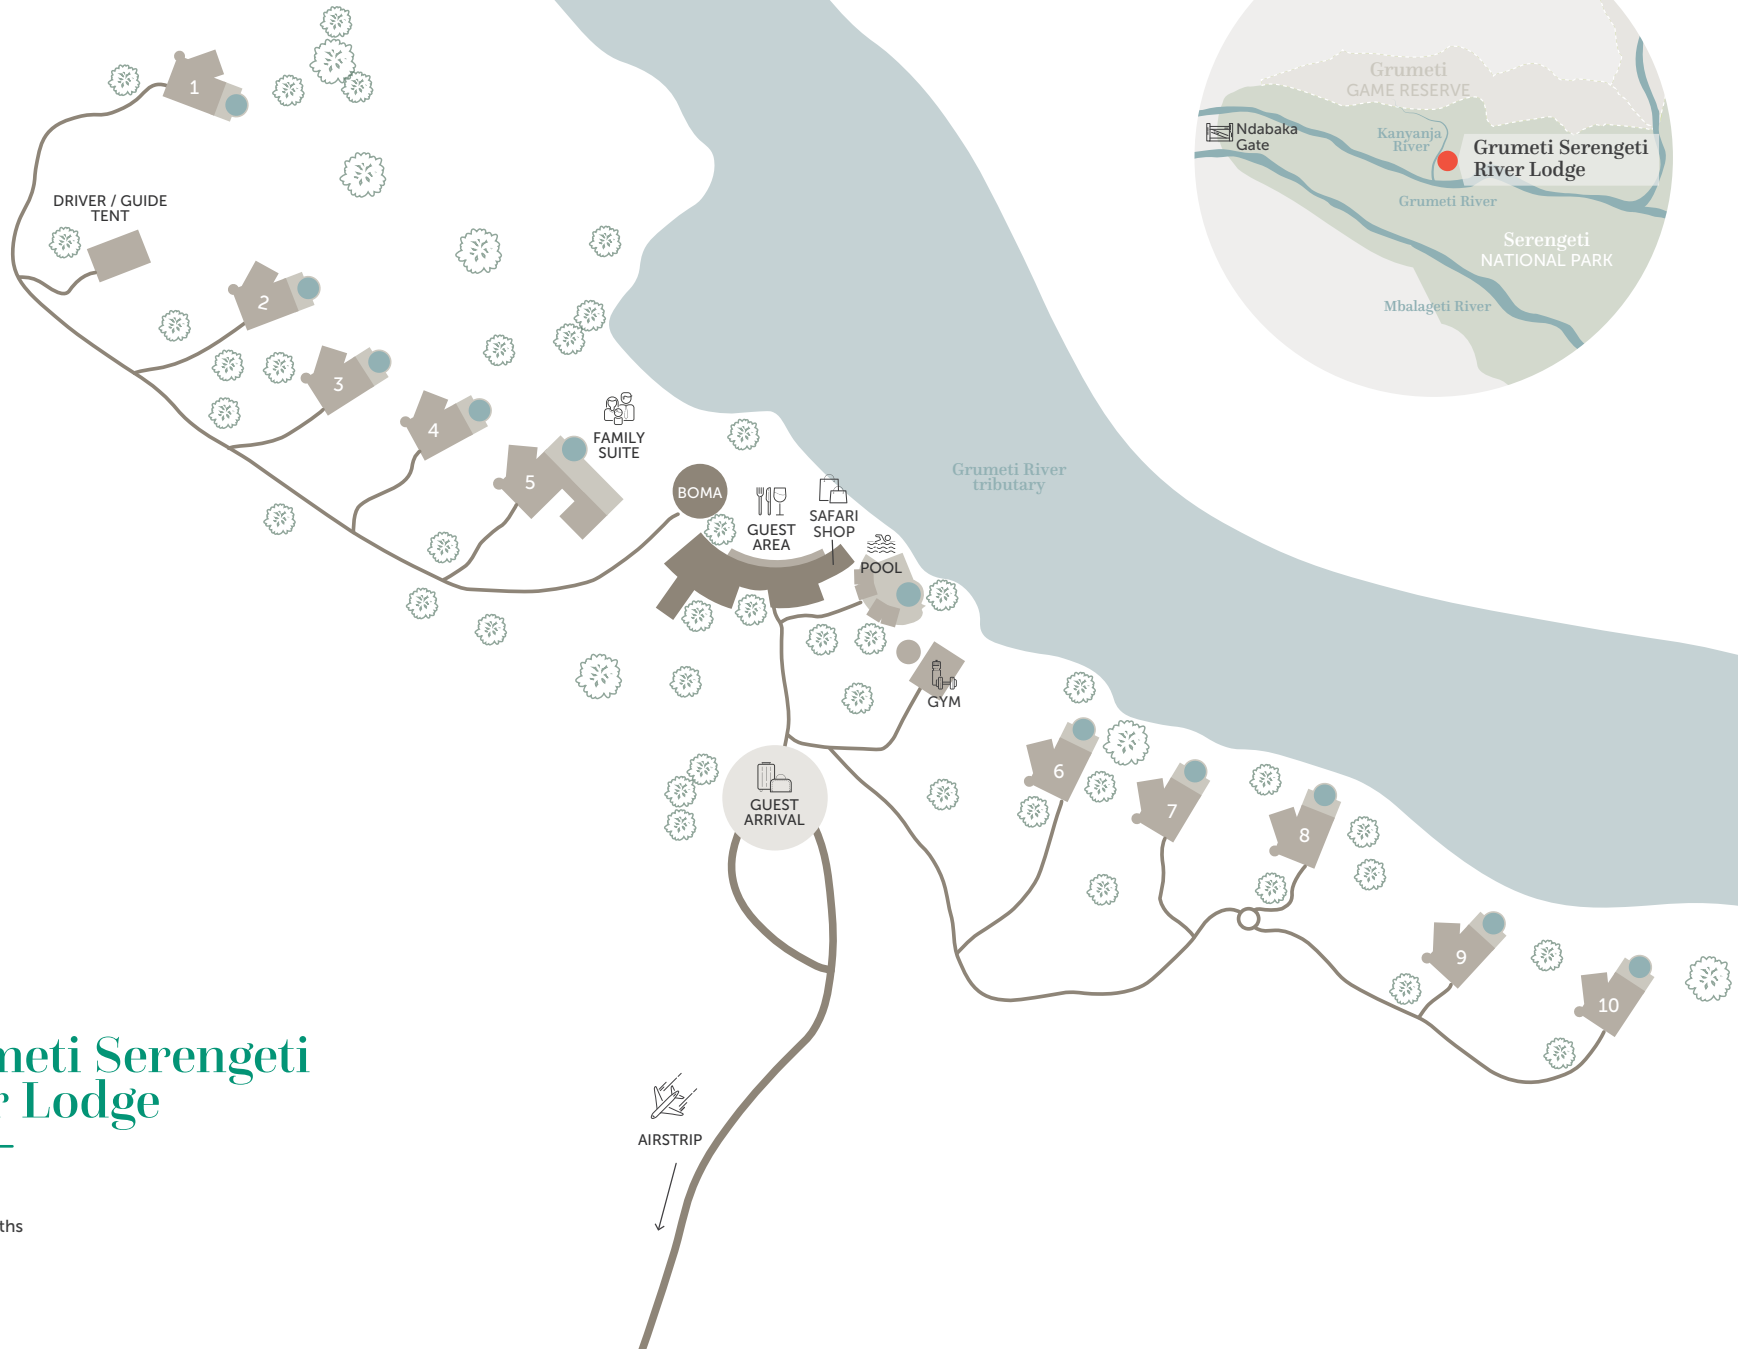

&BEYOND GRUMETI SERENGETI RIVER LODGE

Overlooking hippo pods

A wild and remote experience, &Beyond Grumeti Serengeti River Lodge is ideally situated on the banks of a tributary of the Grumeti River. All 10 of the tented Suites feature shaded private verandas that look out over the river frontage.

DISCOVER THE SERENGETI

Beyond Grumeti Serengeti River Lodge

BEYOND Grumeti Serengeti River Lodge

- Road
- Footpaths

DISCOVER THE SERENGETI

Beyond Grumeti Serengeti River Lodge Accommodation

FAMILY SUITE

1 interleading Family Suite / Max. 2 adults & 2 children (3 children on request)

Family Suite layout

DISCOVER THE SERENGETI

Beyond Grumeti Serengeti River Lodge

WILDchild

The exciting Beyond Grumeti WILDchild Programme is filled with fun, interactive activities that allow children to flourish in an environment that advocates exploration, discovery and learning. Deeply rooted in a love for Africa, it not only creates a series of unforgettable moments for the whole family, but forges strong bonds between our young guests, our planet and its people.