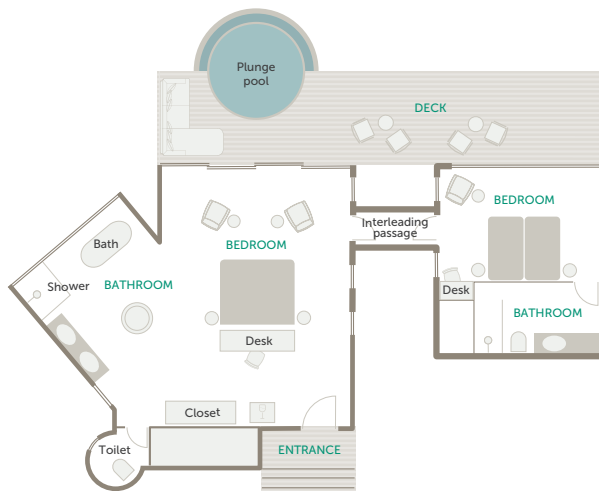

DISCOVER THE SERENGETI

Beyond Grumeti Serengeti River Lodge

BEYOND Grumeti Serengeti River Lodge

- Road
- Footpaths

DISCOVER THE SERENGETI

Beyond Grumeti Serengeti River Lodge Accommodation

FAMILY SUITE

1 interleading Family Suite / Max. 2 adults & 2 children (3 children on request)

IDEAL FOR FAMILIES

The Family Suite features an additional, smaller bedroom. The suite itself is adorned in beautiful earthy hues and features a lovely ensuite bathroom, a private veranda with river views and a private plunge pool.

ROOM FACILITIES

| | |
|-------------------------|---|
| Room size | 134 m ² (1 442 ft ²) under roof; 195 m ² (2 100 ft ²) including deck and pool |
| Room configuration | A guest suite with an interleading passage to a smaller children's room |
| Private verandah | Yes, with private plunge pool |
| Private plunge pool | Yes |
| Personal bar | Yes |
| Personal coffee station | Yes |
| Overhead fans | Yes |
| Mosquito nets | Yes |
| JBL music player | Yes |
| Bath | Yes, in main suite only |
| Shower | Yes |
| Seperate W.C | Yes |
| Telephone | Yes, intermittent GSM mobile reception |
| Hairdryer | Yes |
| In-Room safe | Yes |
| Internet access | Yes, Wi-Fi throughout |
| Plug type | 220V AC Plug Type C, D, M, N Adapters available |
| Triple bed option | Yes, on special request |
| Twin bed option | Yes, however, beds are within the same bedframe |
| Double bed option | Yes |
| Interleading door | Yes, 2 interleading rooms |
| Accessibility | Not suitable for those with mobility issues |

FAMILY ACCOMMODATION

| | |
|---|--|
| Suite | 1 triple available |
| 1 Family Suite (2 interleading suites) | <ul style="list-style-type: none"> • Maximum 2 adults + 2 children (3rd child on special request) • An ideal option for family safaris |