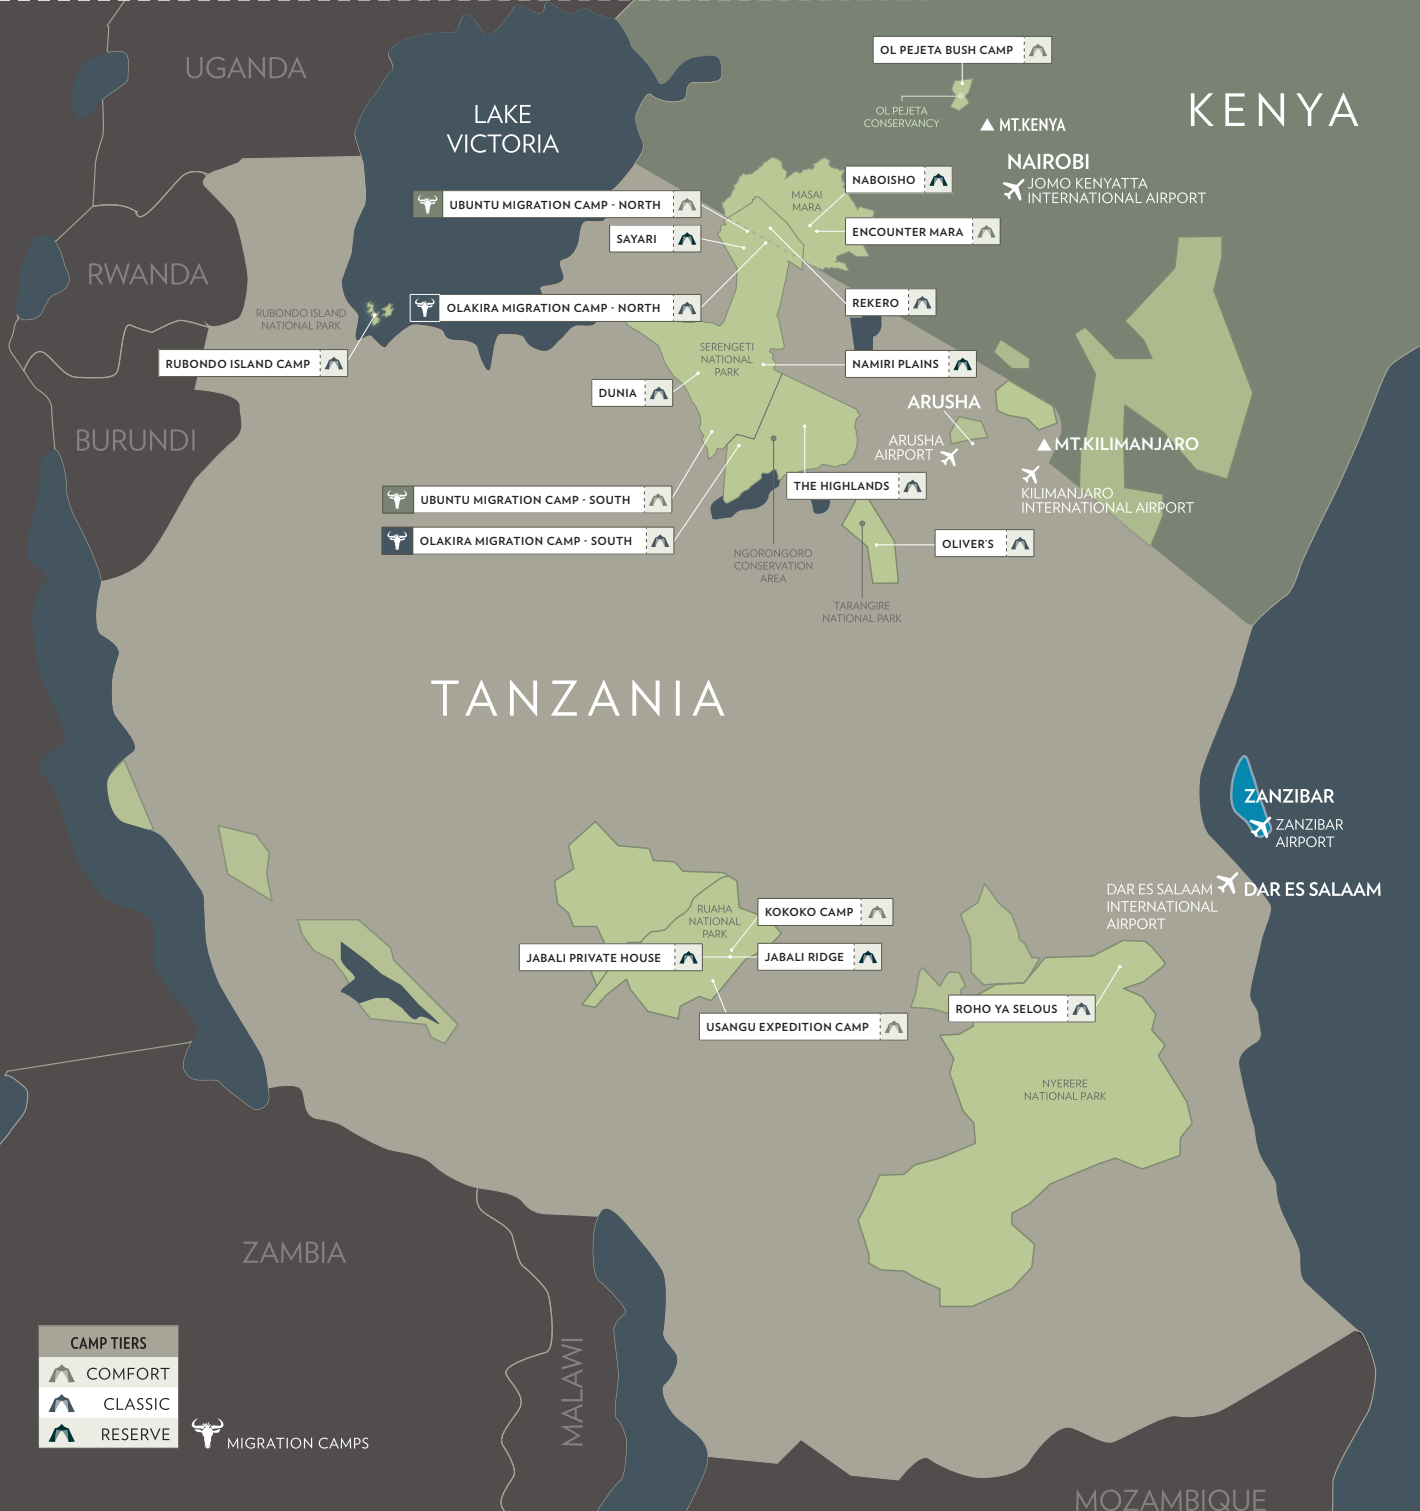

ASILIA CAMP LOCATIONS

WHERE WE ARE LOCATED IN AFRICA

CAMP TIERS

- COMFORT
- CLASSIC
- RESERVE

MIGRATION CAMPS