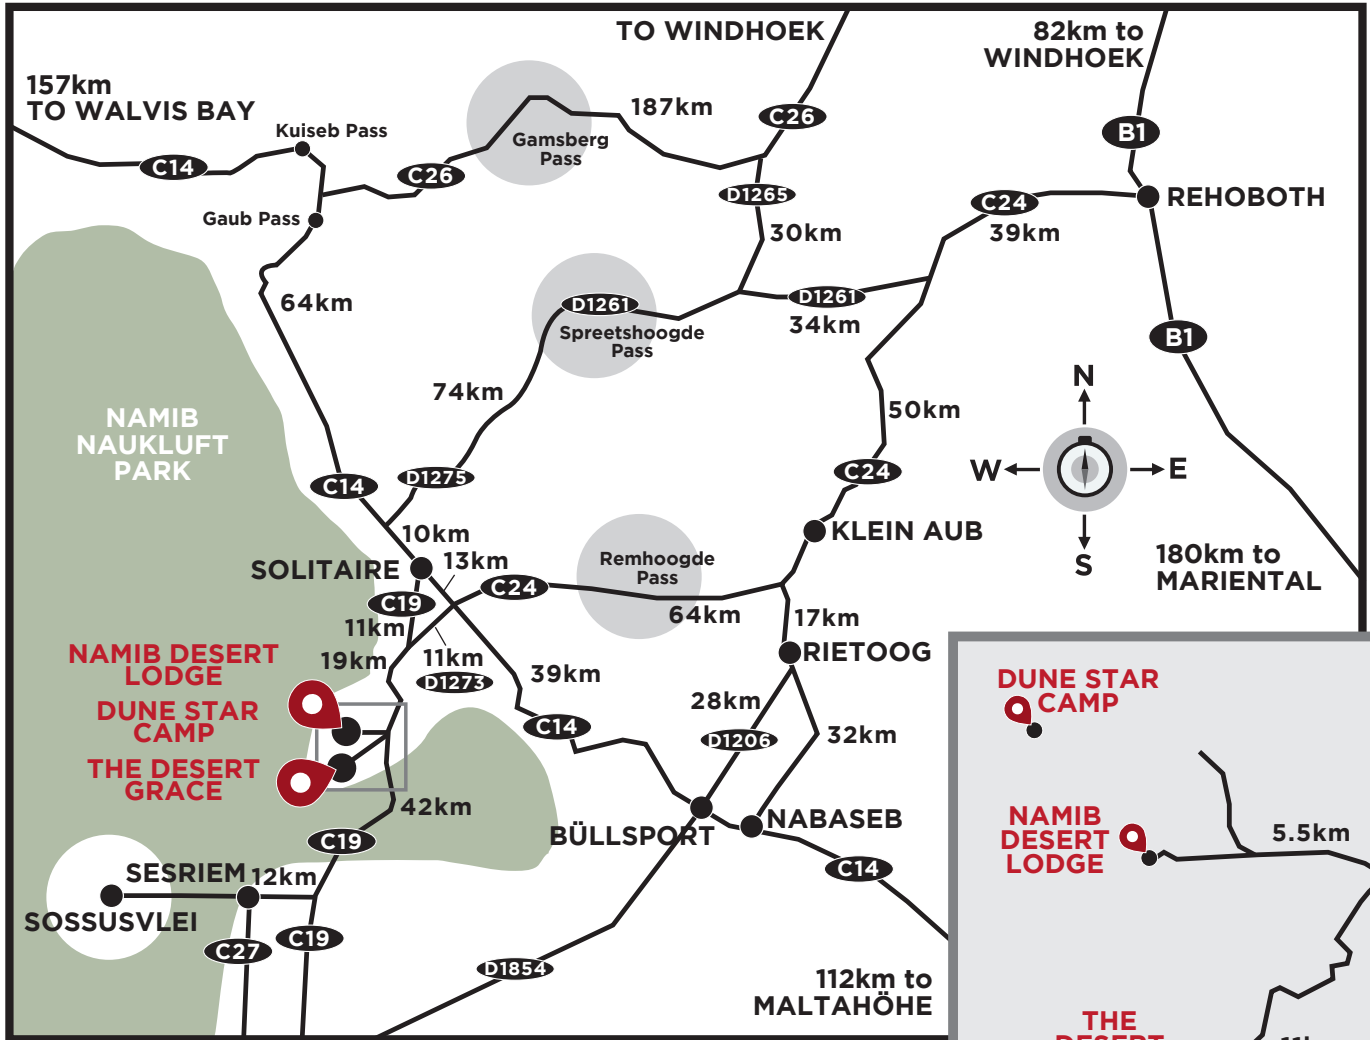

DIRECTIONS TO THE DESERT GRACE

THE DESERT GRACE

60km north of Sesriem on the C 19

The Desert Grace direct: +264 (0)84 000 7331

GPS Coordinates: 24° 10.393 'S 15° 54.238 'E

Head office: +264 (0)61 - 427 200

Emergency /After hrs: +264 (0)81 - 145 8179

Central reservation hours: Monday to Friday 08h00-17h00