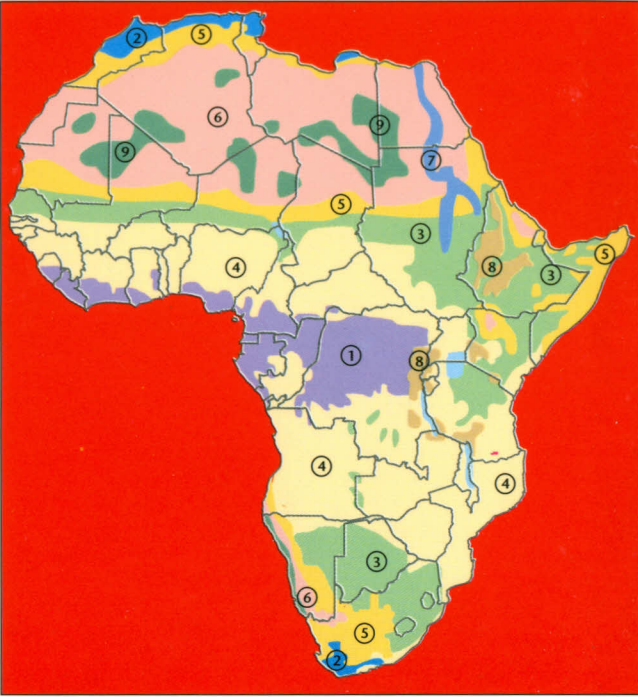

NATURAL VEGETATION ZONES

- ① Broadleaf Forest
- ② Mediterranean
- ③ Grassland
- ④ Savannah and/or Scrub Woodland
- ⑤ Semi-desert Grasses and Shrubs
- ⑥ Desert Grasses and Shrubs
- ⑦ Undifferentiated River Valley Vegetation
- ⑧ Undifferentiated Mountain Vegetation
- ⑨ No Vegetation

There are about 2900 species of birds found in Africa. This guide provides a simplified introduction to species that are familiar, widespread and/or unique to Africa. Most illustrations show the adult male in breeding coloration. Colors and markings may be duller or absent during different seasons. Measurements refer to the length from bill to tail tip and are approximate. Illustrations are not to scale.