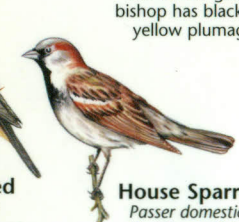

Collared Sunbird
Anthreptes collaris
To 10 cm (4 in.)
The most widely distributed of 81 species of African sunbirds.

Red-billed Firefinch
Lagonosticta senegala
To 10 cm (4 in.)
The only firefinch with a red bill.

African Yellow White-eye
Zosterops senegalensis
To 10 cm (4 in.)
The similar cape white-eye has a grayish breast.

PERCHING BIRDS

Pin-tailed Whydah
Vidua macroura
To 30 cm (12 in.)

Red-cheeked Cordon Bleu
Uraeginthus bengalus
To 13 cm (5 in.)

Red-headed Weaver
Anaplectes rubriceps
To 15 cm (6 in.)
Weavers create pendulous nests that dangle from tree branches.

Spot-backed Weaver
Ploceus cucullatus
To 15 cm (6 in.)
The similar masked weaver lacks spots on nape.

Red Bishop
Euplectes orix
To 13 cm (5 in.)
The similar golden bishop has black and yellow plumage.

Gray-headed Sparrow
Passer griseus
To 15 cm (6 in.)
Note white wing bar.

Yellow-billed Oxpecker
Buphagus africanus
To 23 cm (9 in.)
Feeds on the parasites of large grazing mammals.