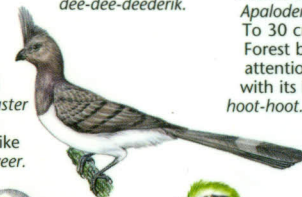

BIRDS OF PREY & VULTURES

BIRDS OF PREY & VULTURES

DOVES, CUCKOOS, ETC.

DOVES, CUCKOOS, ETC.