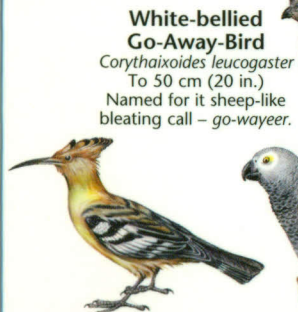

Lappet-faced Vulture
Torgos tracheliotus
To 1 m (40 in.)
Heavy-billed vulture dominates other birds at animal carcasses.

White-backed Vulture
Gyps africanus
To 95 cm (38 in.)
The similar cape vulture inhabits mountainous regions of southern Africa.

DOVES, CUCKOOS, ETC.

Great Blue Turaco
Corythaëla cristata
To 75 cm (30 in.)
Inhabits tropical forests in west and central Africa.

Diederik Cuckoo
Chrysococcyx caprinus
To 18 cm (7 in.)
Call is a clear - dee-dee-deederik.

Narina Trogon
Apaloderma narina
To 30 cm (12 in.)
Forest bird draws attention to itself with its loud call - hoot-hoot....hoot-hoot.

Crested Hoopoe
Upupa epops
To 30 cm (12 in.)
Head crest is erect when alarmed. Call is a soft repeated - hoop-hoop.