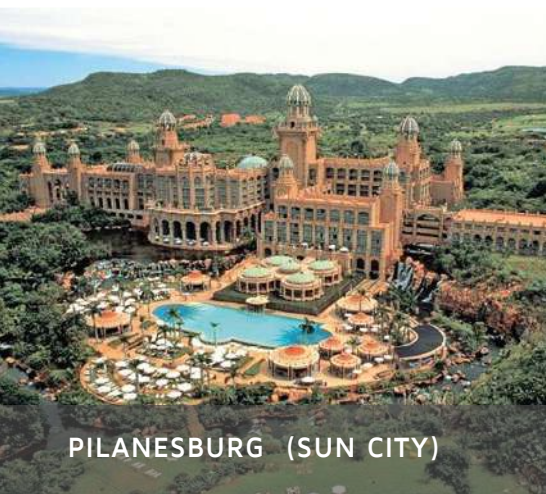

WITHIN AFRICA OUR FLIGHTS SERVE:

MAURITIUS

REUNION

SEYCHELLES

WALVIS BAY

VICTORIA FALLS

NAIROBI

KILIMANJARO

VILANCULOS

ZANZIBAR

OKAVANGO DELTA

WINDHOEK

LIVINGSTONE

WITHIN SOUTH AFRICA OUR FLIGHTS SERVE:

CAPE TOWN

HOEDSPRUIT

KRUGER NATIONAL PARK &
SABI SAND GAME RESERVE

MADIKWE & MARATABA
GAME RESERVE

PILANESBURG (SUN CITY)

DURBAN

GEORGE & PORT ELIZABETH

RICHARDS BAY

NELSPRUIT & POLOKWANE

BLOEMFONTEIN