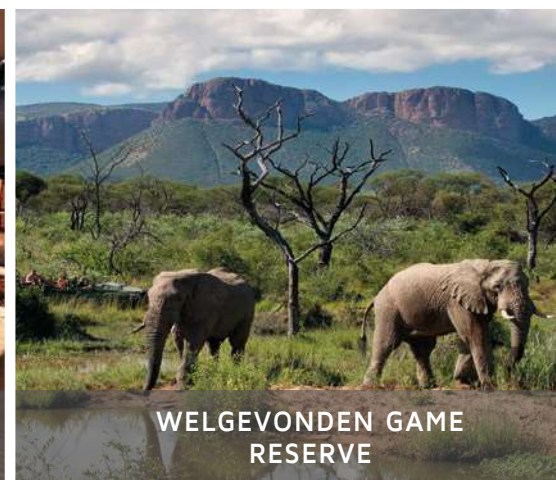

RICHARDS BAY

WELGEVONDEN GAME
RESERVE