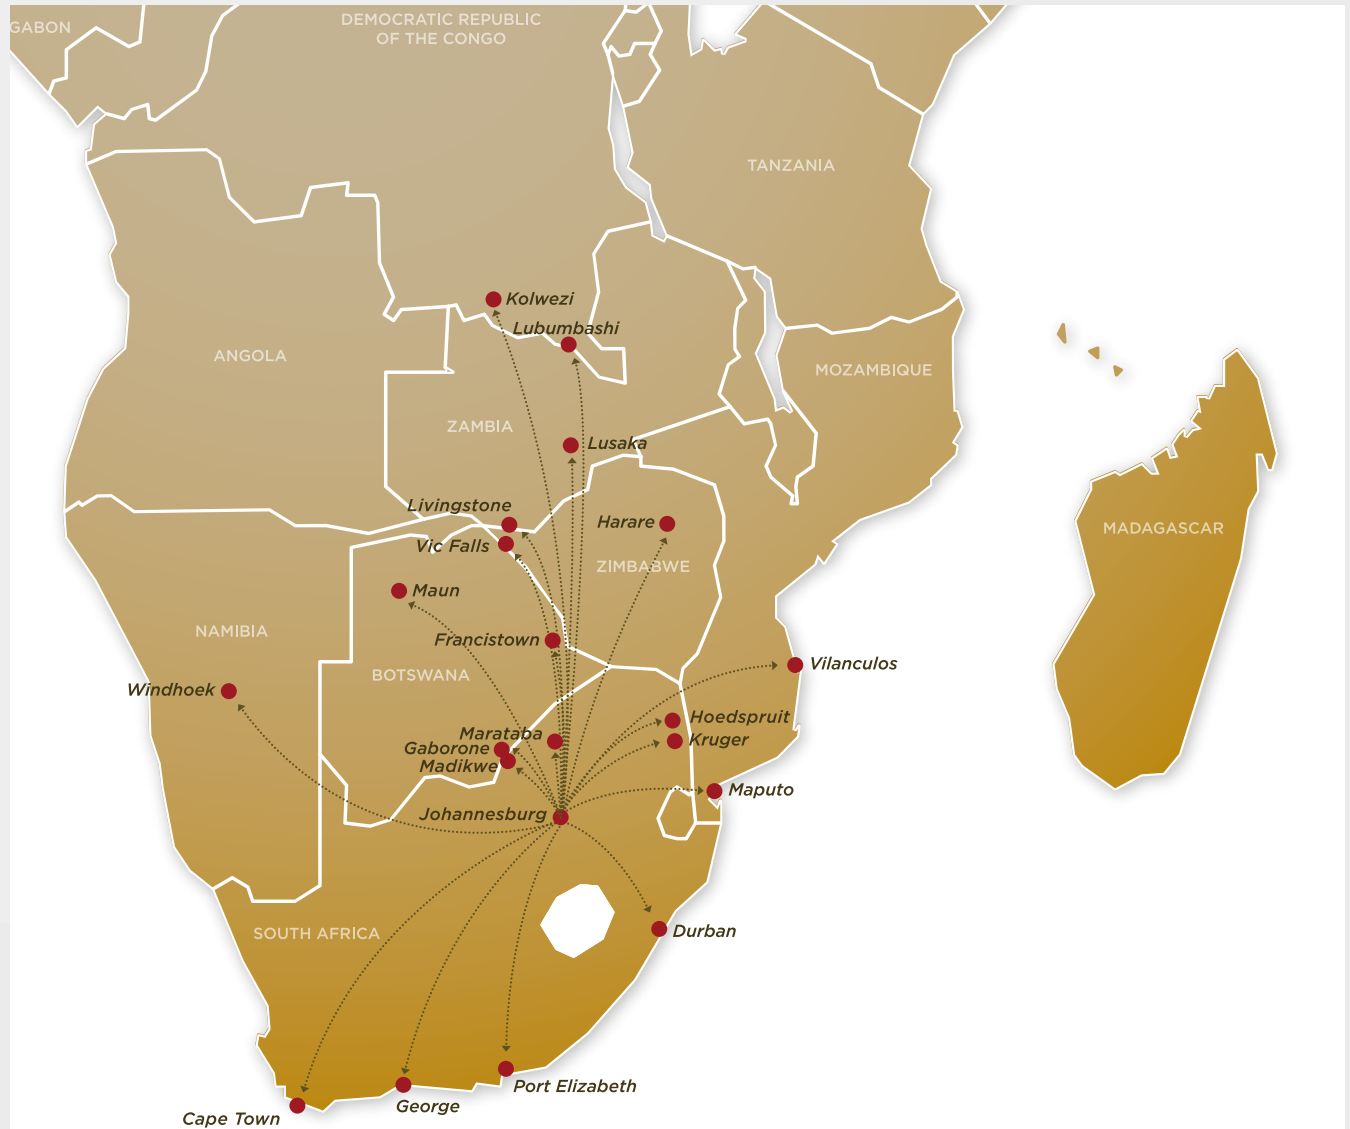

SPECIFICATIONS:

Passengers:	8
Crew:	1
Cabin crew:	0
Speed:	450 km/h
Range:	1900 km
Cruising Altitude:	25,000 ft - 27,000 ft
Lavatory:	Yes