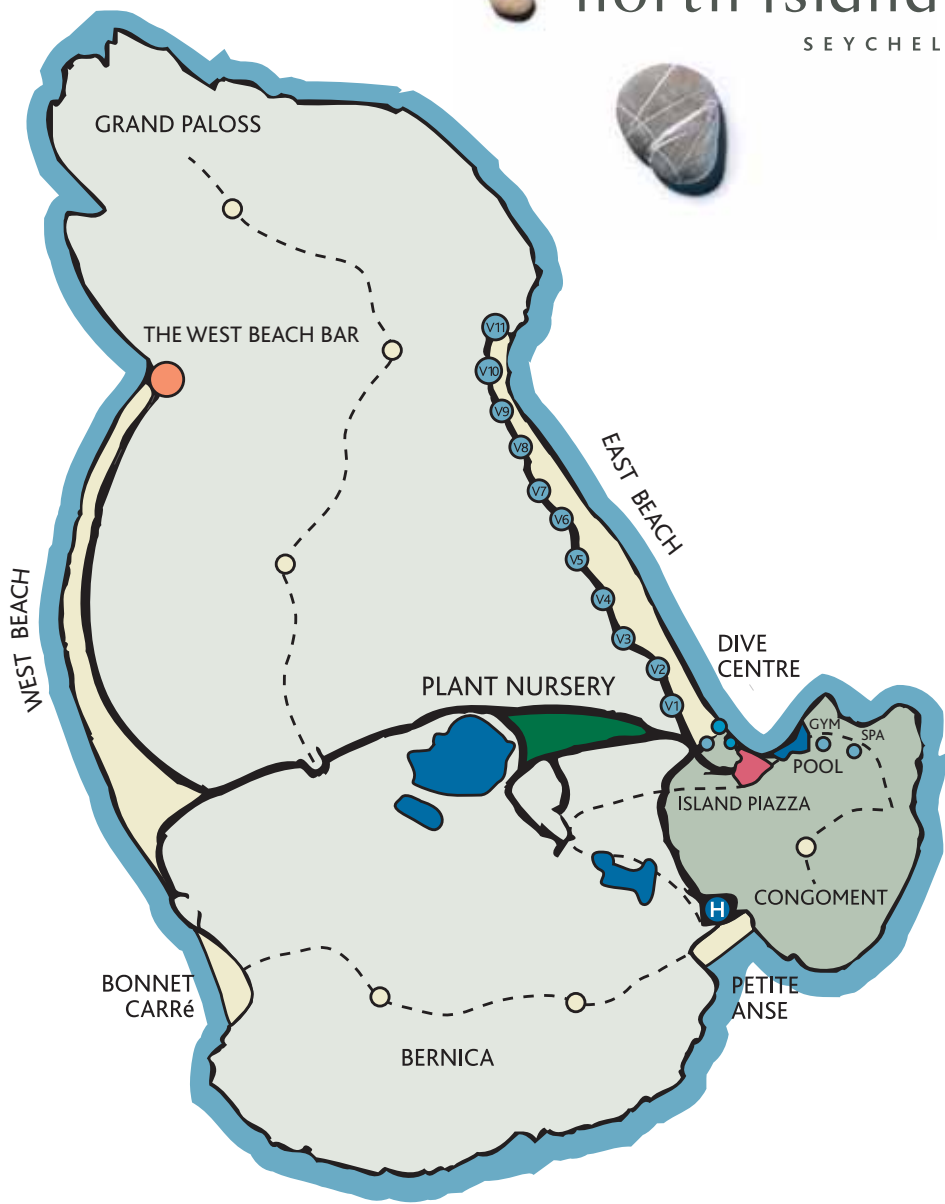

# north island

SEYCHELLES

	VILLAS
	WETLANDS
	VIEW POINTS
	FOOTPATHS
	ROADS
	HELIPAD

04°22"S, 055°13"E