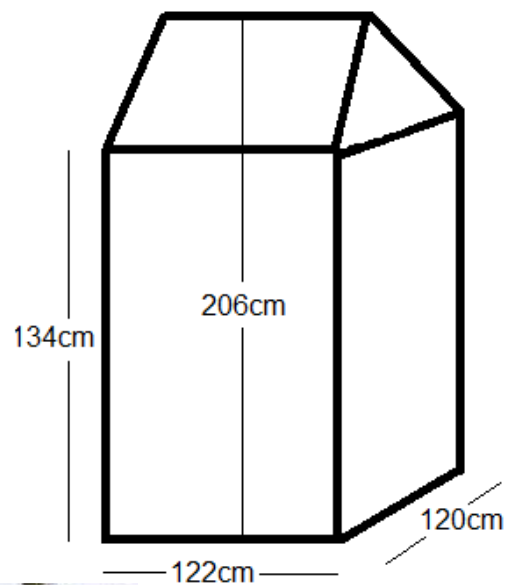

5. Portable toilet / shower tent

Product specification:	
Use	Toilet / Shower
Maximum capacity	1 pax
Shah Tours sitting capacity allowance	1 pax
Number of entrances	1
Vestibules	0
Peak height	206cm
Weight	4kg
Rating	4 season

Please note: the use of tents and other equipment offered to customers are at Shah Tour's discretion