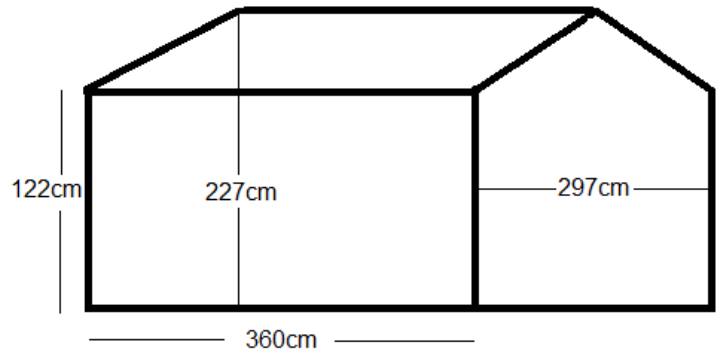

4. Dining / mess tent: 8 pax

Product specification:	
Use	Dining
Maximum capacity	14 pax
Shah Tours sitting capacity allowance	11 pax
Number of entrances	2
Vestibules	0
Peak height	227cm
Weight	13kg
Rating	4 season

Please note: the use of tents and other equipment offered to customers are at Shah Tour's discretion