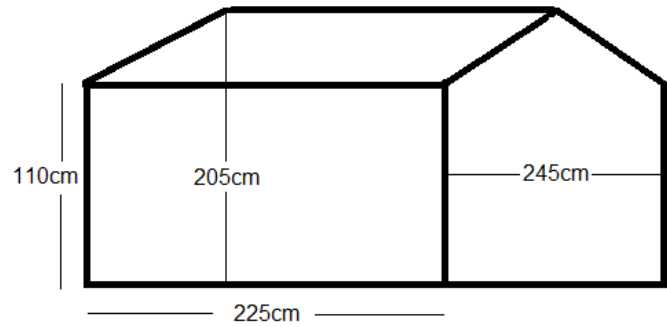

### 1. Sleeping dome tent: 2 pax

| Product specification:                 |          |
|--|----------|
| Use                                    | Sleeping |
| Maximum capacity                       | 3 pax    |
| Shah Tours sleeping capacity allowance | 2 pax    |
| Number of entrances                    | 2        |
| Vestibules                             | 2        |
| Peak height                            | 125cm    |
| Weight                                 | 5kg      |
| Rating                                 | 4 season |

## 2. Sleeping dome tent: 3 pax

| Product specification:                 |          |
|--|----------|
| Use                                    | Sleeping |
| Maximum capacity                       | 4 pax    |
| Shah Tours sleeping capacity allowance | 3 pax    |
| Number of entrances                    | 2        |
| Vestibules                             | 2        |
| Peak height                            | 147cm    |
| Weight                                 | 6kg      |
| Rating                                 | 4 season |

**3. Dining / mess tent: 6 pax**

| Product specification:                |          |
|---------------------------------------|----------|
| Use                                   | Dining   |
| Maximum capacity                      | 7 pax    |
| Shah Tours sitting capacity allowance | 6-7 pax  |
| Number of entrances                   | 2        |
| Vestibules                            | 0        |
| Peak height                           | 205cm    |
| Weight                                | 6kg      |
| Rating                                | 4 season |