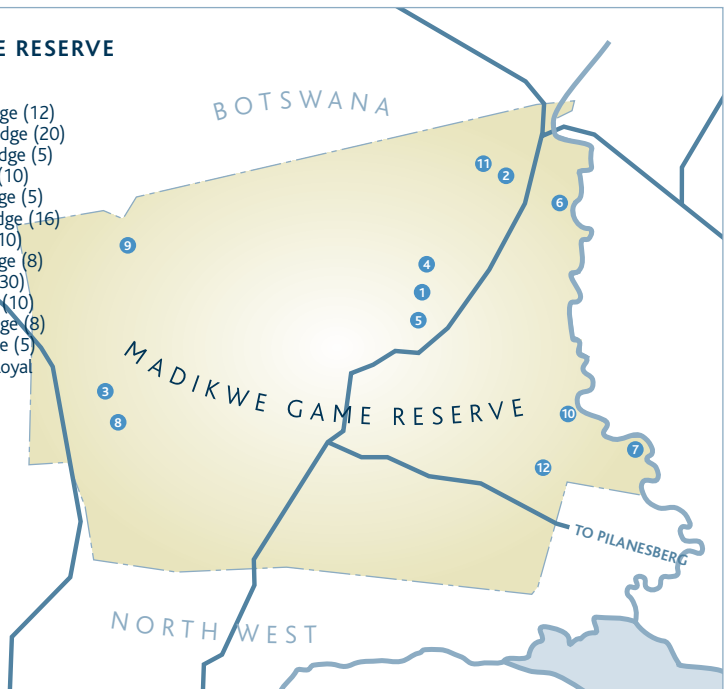

KRUGER

- 28 Lion Sands Narina (9)
- 28 Lion Sands Tinga (9)
- 29 Hamilton's Tented Camp (6)
- 30 Imbali Safari Lodge (12)
- 31 Hoyo-Hoyo Tsonga Lodge (6)
- 32 Main Jock Camp (12) and Fitzpatrick's at Jock (3)
- 33 Lukimbi (16)
- 34 The Outpost Lodge (12)

PILANESBERG GAME RESERVE

(Number of rooms)

- 1 Ivory Tree (67)
- 2 Kwa Maritane (90)
- 3 Bakubung (100)
- 4 Tshukudu Bush Lodge (10)
- 5 Shepherd's Tree Game Lodge (30)

MADIKWE GAME RESERVE

(Number of rooms)

- 1 Madikwe Hills Lodge (12)
- 2 Madikwe Safari Lodge (20)
- 3 Royal Madikwe Lodge (5)
- 4 Etali Safari Lodge (10)
- 5 Mateya Safari Lodge (5)
- 6 Madikwe River Lodge (16)
- 7 Morokutu Lodge (10)
- 8 Rhulani Safari Lodge (8)
- 9 Tau Game Lodge (30)
- 10 Jaci's Safari Lodge (10) and Jaci's Tree Lodge (8)
- 11 Molori Safari Lodge (5)
- 12 Jamala Madikwe Royal Safari Lodge (5)

EASTERN CAPE LODGES

(Number of rooms)

- 1 Amakhala Lodges (35 spread over six lodges)
- 2 Gorah Elephant Camp (11)
- 3 Kariega River Lodge (57 spread over five lodges)
- 4 Kuzuko Lodge (24)
- 5 Kwantu Lodge (31)
- 6 Lalibela Tree Tops (5)
- 7 Lentaba Lodge (8)
- 8 Mark's Camp (8)
- 9 Pumba Msenge Bush & Water Lodge (23)
- 10 Shamwari Game Lodges (56 spread over six lodges)