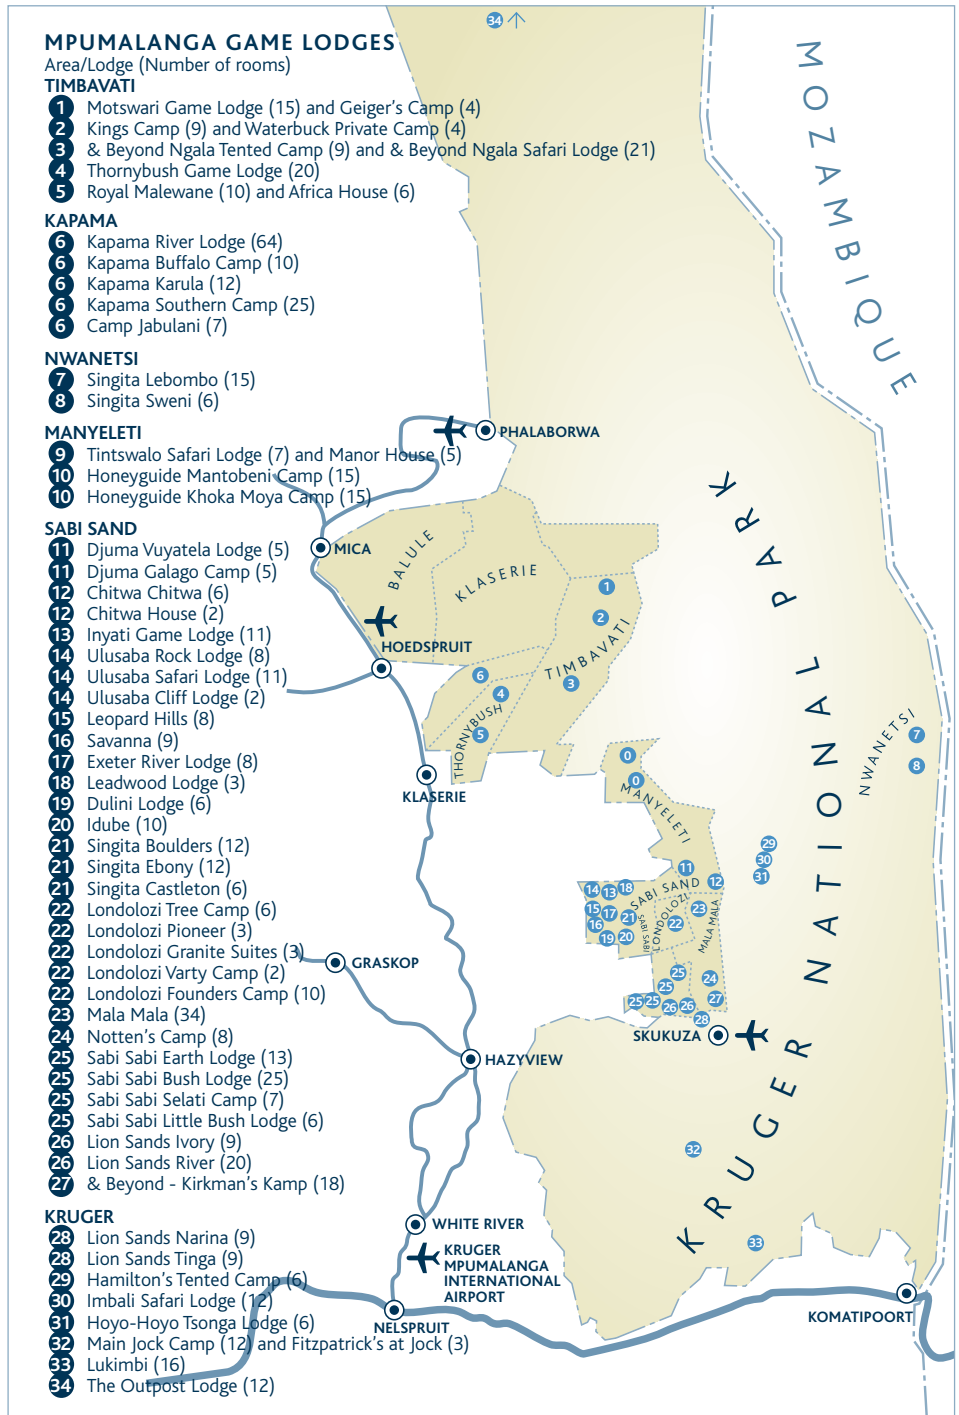

MPUMALANGA GAME LODGES

Area/Lodge (Number of rooms)

TIMBAVATI

- 1 Motswari Game Lodge (15) and Geiger's Camp (4)
- 2 Kings Camp (9) and Waterbuck Private Camp (4)
- 3 & Beyond Ngala Tented Camp (9) and & Beyond Ngala Safari Lodge (21)
- 4 Thornybush Game Lodge (20)
- 5 Royal Malewane (10) and Africa House (6)

KAPAMA

- 6 Kapama River Lodge (64)
- 6 Kapama Buffalo Camp (10)
- 6 Kapama Karula (12)
- 6 Kapama Southern Camp (25)
- 6 Camp Jabulani (7)

NWANETSI

- 7 Singita Lebombo (15)
- 8 Singita Sweni (6)

MANYELETI

- 9 Tintswalo Safari Lodge (7) and Manor House (5)
- 10 Honeyguide Mantobeni Camp (15)
- 10 Honeyguide Khoka Moya Camp (15)

SABI SAND

- 11 Djuma Vuyatela Lodge (5)
- 11 Djuma Galago Camp (5)
- 12 Chitwa Chitwa (6)
- 12 Chitwa House (2)
- 13 Inyati Game Lodge (11)
- 14 Ulusaba Rock Lodge (8)
- 14 Ulusaba Safari Lodge (11)
- 14 Ulusaba Cliff Lodge (2)
- 15 Leopard Hills (8)
- 16 Savanna (9)
- 17 Exeter River Lodge (8)
- 18 Leadwood Lodge (3)
- 19 Dulini Lodge (6)
- 20 Idube (10)
- 21 Singita Boulders (12)
- 21 Singita Ebony (12)
- 21 Singita Castleton (6)
- 22 Londolozzi Tree Camp (6)
- 22 Londolozzi Pioneer (3)
- 22 Londolozzi Granite Suites (3)
- 22 Londolozzi Varty Camp (2)
- 22 Londolozzi Founders Camp (10)
- 23 Mala Mala (34)
- 24 Notten's Camp (8)
- 25 Sabi Sabi Earth Lodge (13)
- 25 Sabi Sabi Bush Lodge (25)
- 25 Sabi Sabi Selati Camp (7)
- 25 Sabi Sabi Little Bush Lodge (6)
- 26 Lion Sands Ivory (9)
- 26 Lion Sands River (20)
- 27 & Beyond - Kirkman's Kamp (18)

KRUGER

- 28 Lion Sands Narina (9)
- 28 Lion Sands Tinga (9)
- 29 Hamilton's Tented Camp (6)
- 30 Imbali Safari Lodge (12)
- 31 Hoyo-Hoyo Tsonga Lodge (6)
- 32 Main Jock Camp (12) and Fitzpatrick's at Jock (3)
- 33 Lukimbi (16)
- 34 The Outpost Lodge (12)