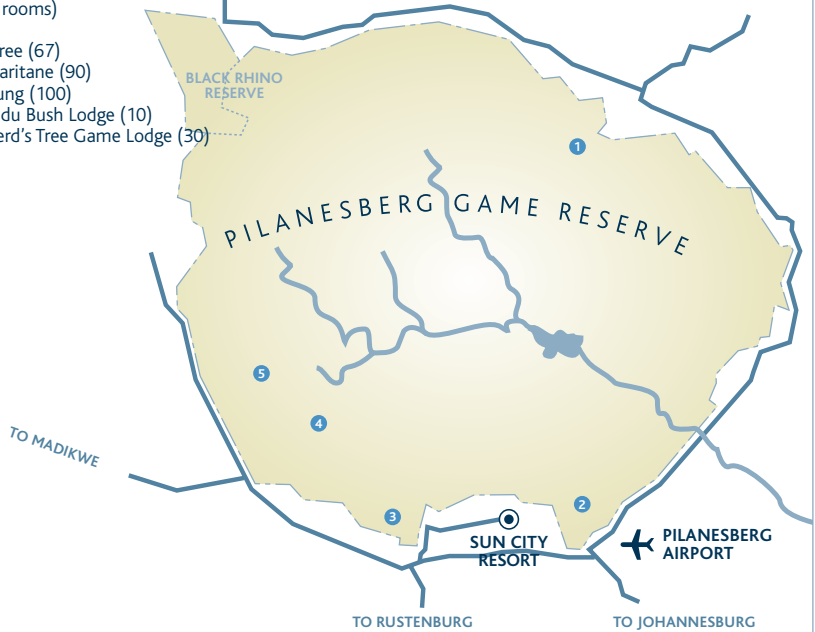

- 9 Tintswalo Safari Lodge (7) and Manor House (5)
- 10 Honeyguide Mantobeni Camp (15)
- 10 Honeyguide Khoka Moya Camp (15)

SABI SAND

- 11 Djuma Vuyatela Lodge (5)
- 11 Djuma Galago Camp (5)
- 12 Chitwa Chitwa (6)
- 12 Chitwa House (2)
- 13 Inyati Game Lodge (11)
- 14 Ulusaba Rock Lodge (8)
- 14 Ulusaba Safari Lodge (11)
- 14 Ulusaba Cliff Lodge (2)
- 15 Leopard Hills (8)
- 16 Savanna (9)
- 17 Exeter River Lodge (8)
- 18 Leadwood Lodge (3)
- 19 Dulini Lodge (6)
- 20 Idube (10)
- 21 Singita Boulders (12)
- 21 Singita Ebony (12)
- 21 Singita Castleton (6)
- 22 Londolozzi Tree Camp (6)
- 22 Londolozzi Pioneer (3)
- 22 Londolozzi Granite Suites (3)
- 22 Londolozzi Varty Camp (2)
- 22 Londolozzi Founders Camp (10)
- 23 Mala Mala (34)
- 24 Notten's Camp (8)
- 25 Sabi Sabi Earth Lodge (13)
- 25 Sabi Sabi Bush Lodge (25)
- 25 Sabi Sabi Selati Camp (7)
- 25 Sabi Sabi Little Bush Lodge (6)
- 26 Lion Sands Ivory (9)
- 26 Lion Sands River (20)
- 27 & Beyond - Kirkman's Kamp (18)

KRUGER

- 28 Lion Sands Narina (9)
- 28 Lion Sands Tinga (9)
- 29 Hamilton's Tented Camp (6)
- 30 Imbali Safari Lodge (12)
- 31 Hoyo-Hoyo Tsonga Lodge (6)
- 32 Main Jock Camp (12) and Fitzpatrick's at Jock (3)
- 33 Lukimbi (16)
- 34 The Outpost Lodge (12)

PILANESBERG GAME RESERVE

(Number of rooms)

- 1 Ivory Tree (67)
- 2 Kwa Maritane (90)
- 3 Bakubung (100)
- 4 Tshukudu Bush Lodge (10)
- 5 Shepherd's Tree Game Lodge (30)

MADIKWE GAME RESERVE

(Number of rooms)

- 1 Madikwe Hills Lodge (12)
- 2 Madikwe Safari Lodge (20)
- 3 Royal Madikwe Lodge (5)
- 4 Etali Safari Lodge (10)
- 5 Mateya Safari Lodge (5)
- 6 Madikwe River Lodge (16)
- 7 Morokutu Lodge (10)
- 8 Rhulani Safari Lodge (8)
- 9 Tau Game Lodge (30)
- 10 Jaci's Safari Lodge (10) and Jaci's Tree Lodge (8)
- 11 Molori Safari Lodge (5)
- 12 Jamala Madikwe Royal Safari Lodge (5)