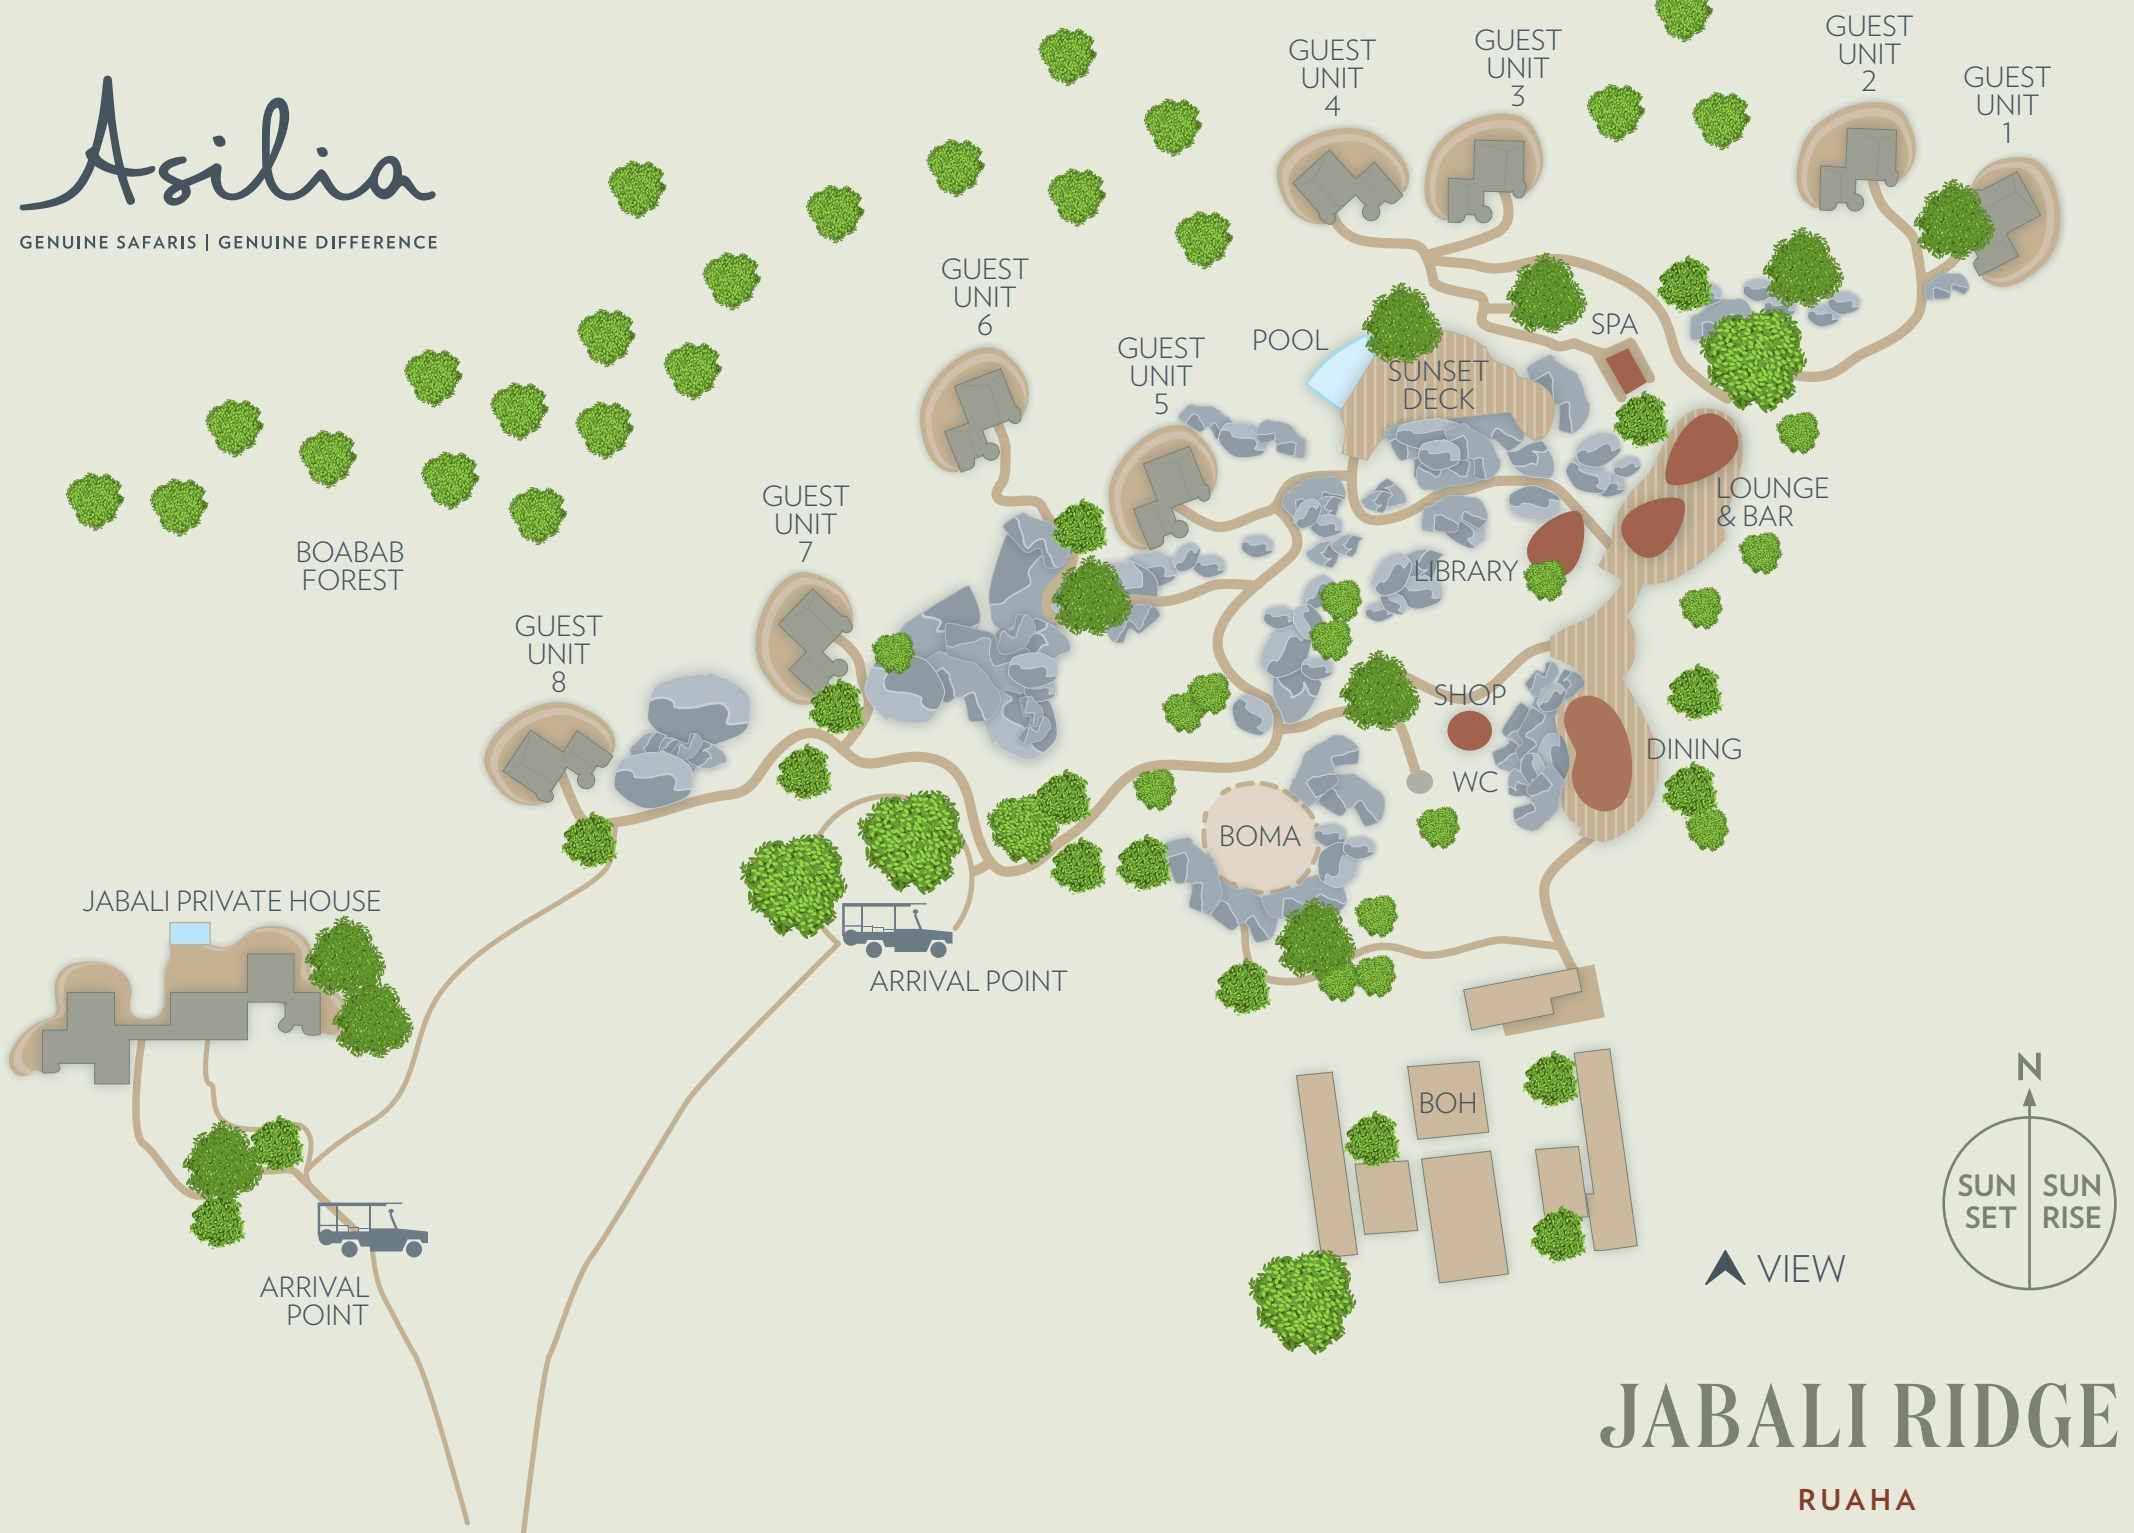

Asilia

GENUINE SAFARIS | GENUINE DIFFERENCE

JABALI RIDGE

RUAHA