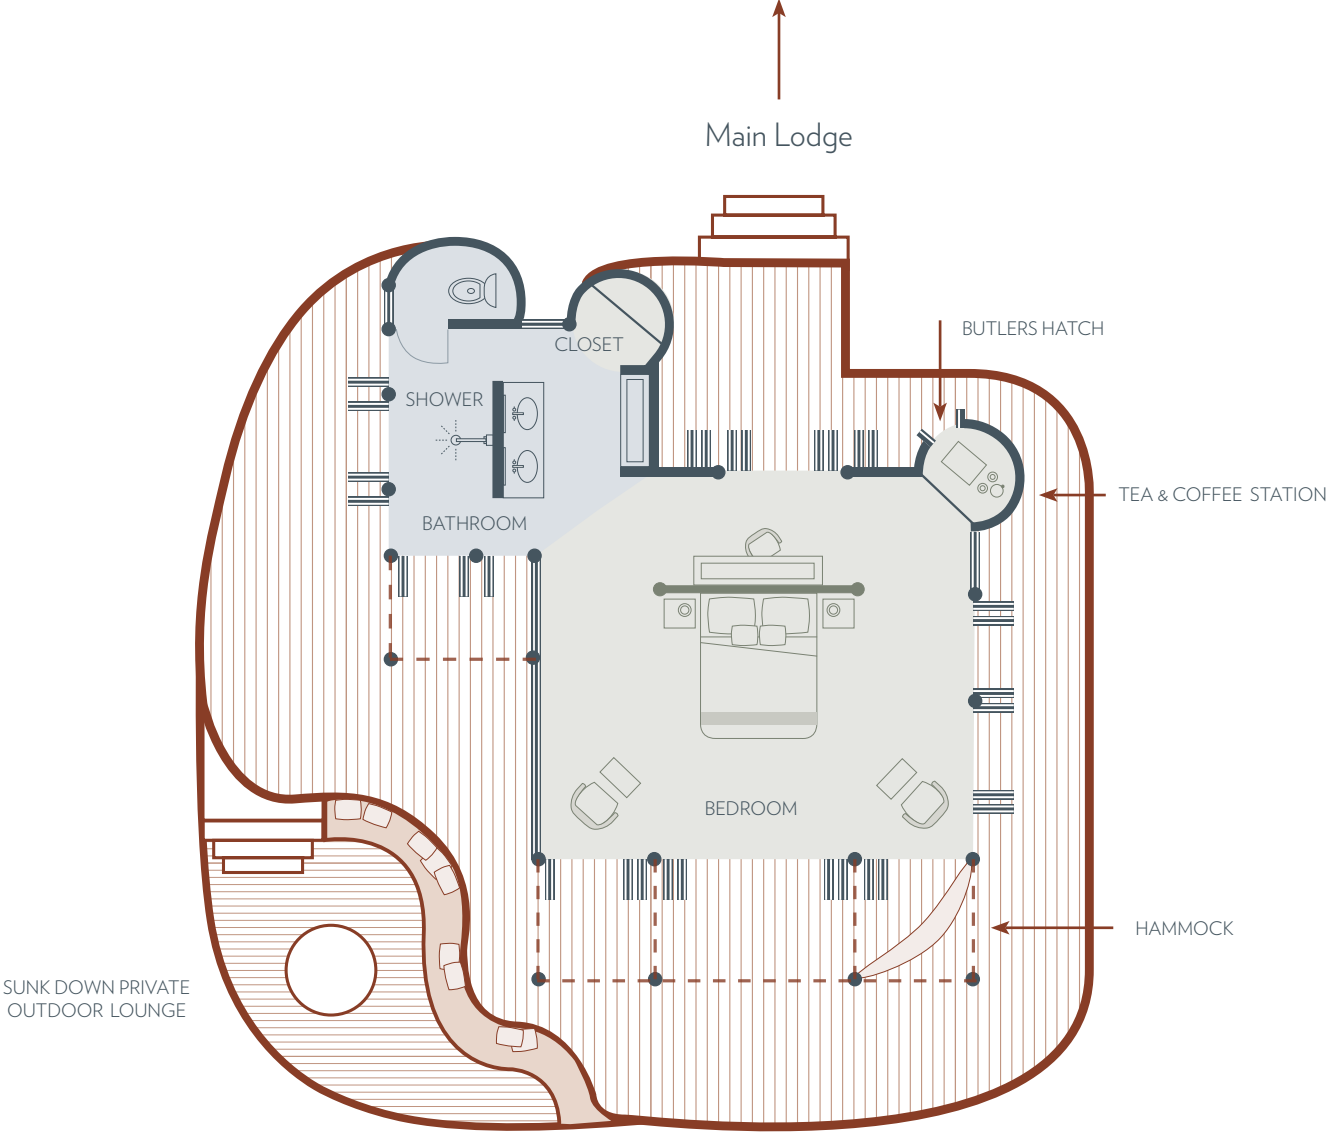

JABALI RIDGE

RUAHA NATIONAL PARK

Asilia

▼ VIEW

GUEST UNIT