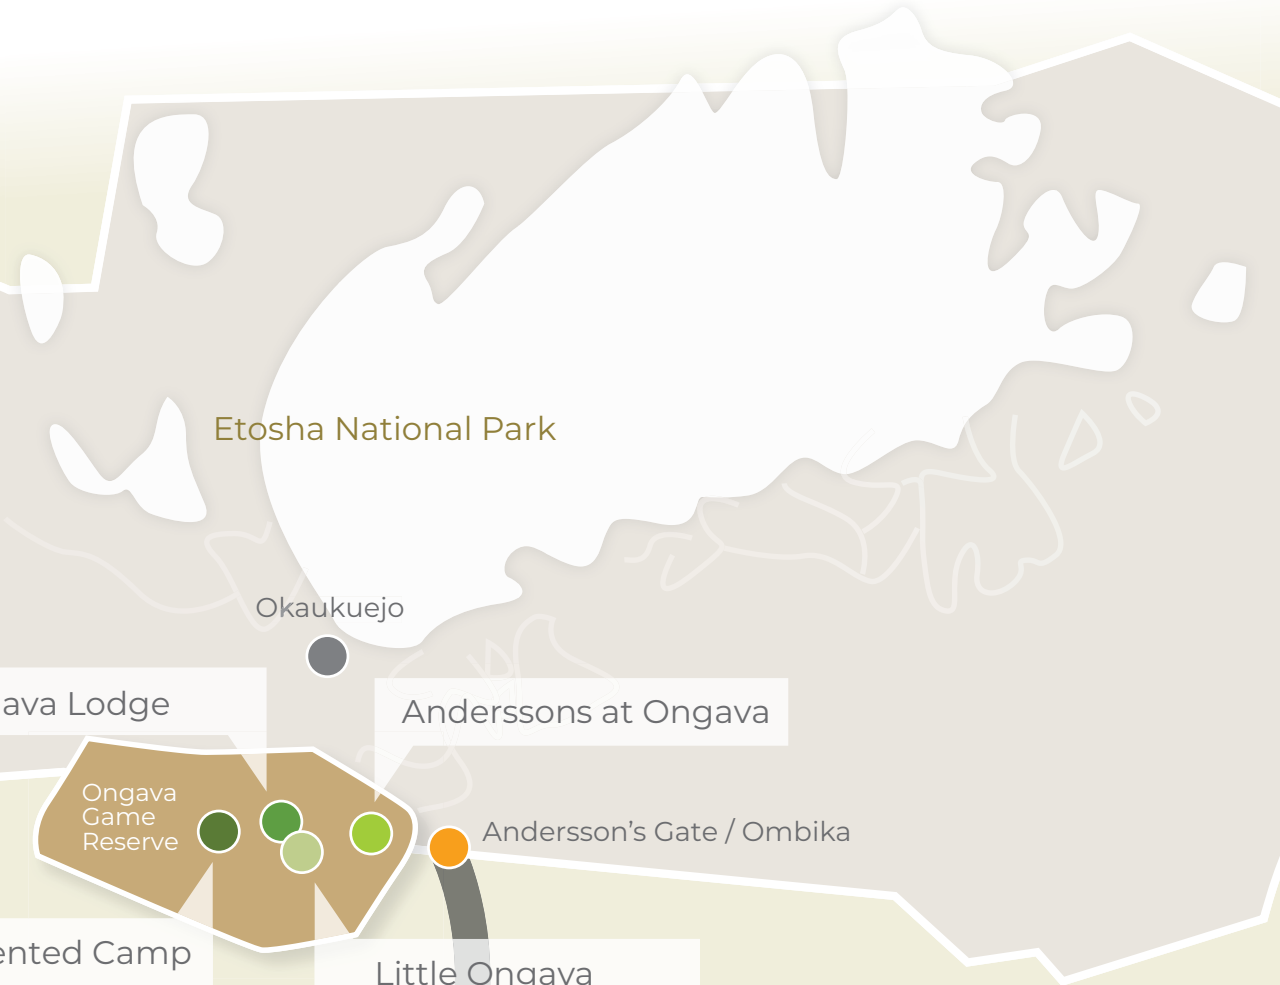

# Ongava Game Reserve

Namibia

Etosha National Park

Okaukuejo

Ongava Lodge

Anderssons at Ongava

Ongava Game Reserve

Andersson's Gate / Ombika

Ongava Tented Camp

Little Ongava

Outjo

C38