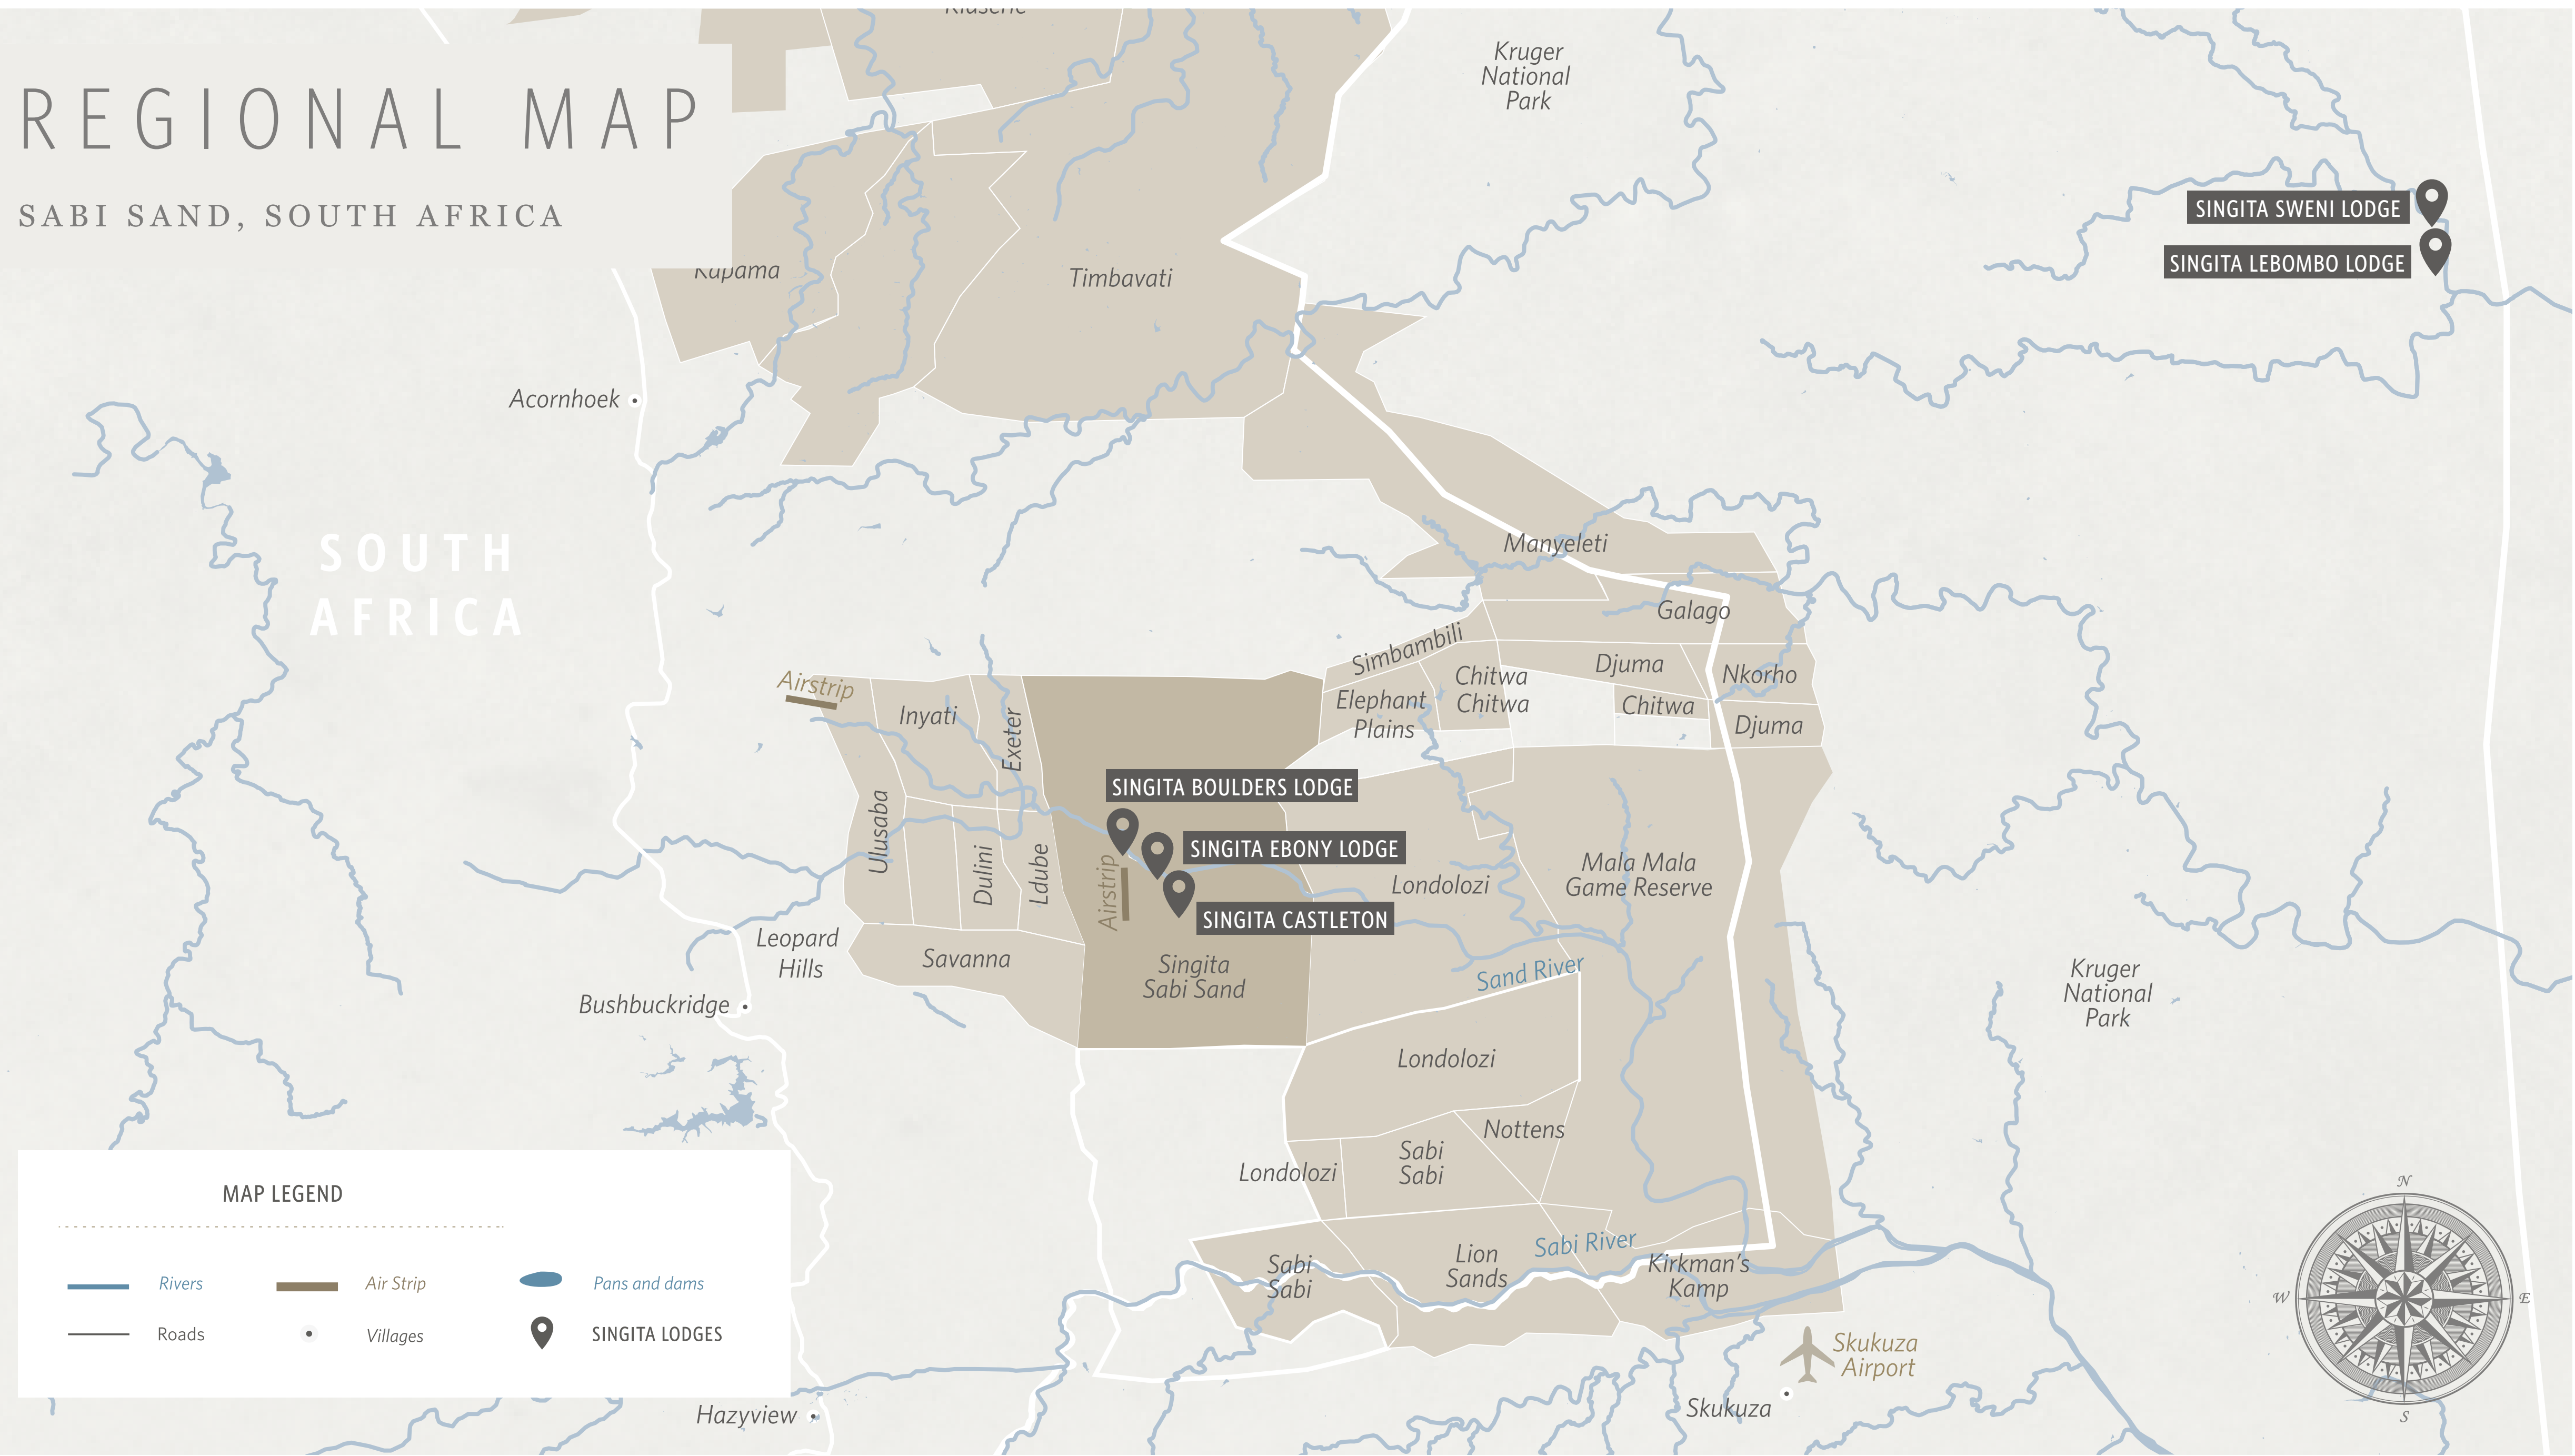

REGIONAL MAP

SABI SAND, SOUTH AFRICA

SOUTH AFRICA

MAP LEGEND

- Rivers
- Air Strip
- Pans and dams
- Roads
- Villages
- SINGITA LODGES

REGIONAL MAP

SABI SAND, SOUTH AFRICA

MAP LEGEND

- | | | | | | |
|---|--------|---|-----------|--|----------------|
|  | Rivers |  | Air Strip |  | Pans and dams |
|  | Roads |  | Villages |  | SINGITA LODGES |