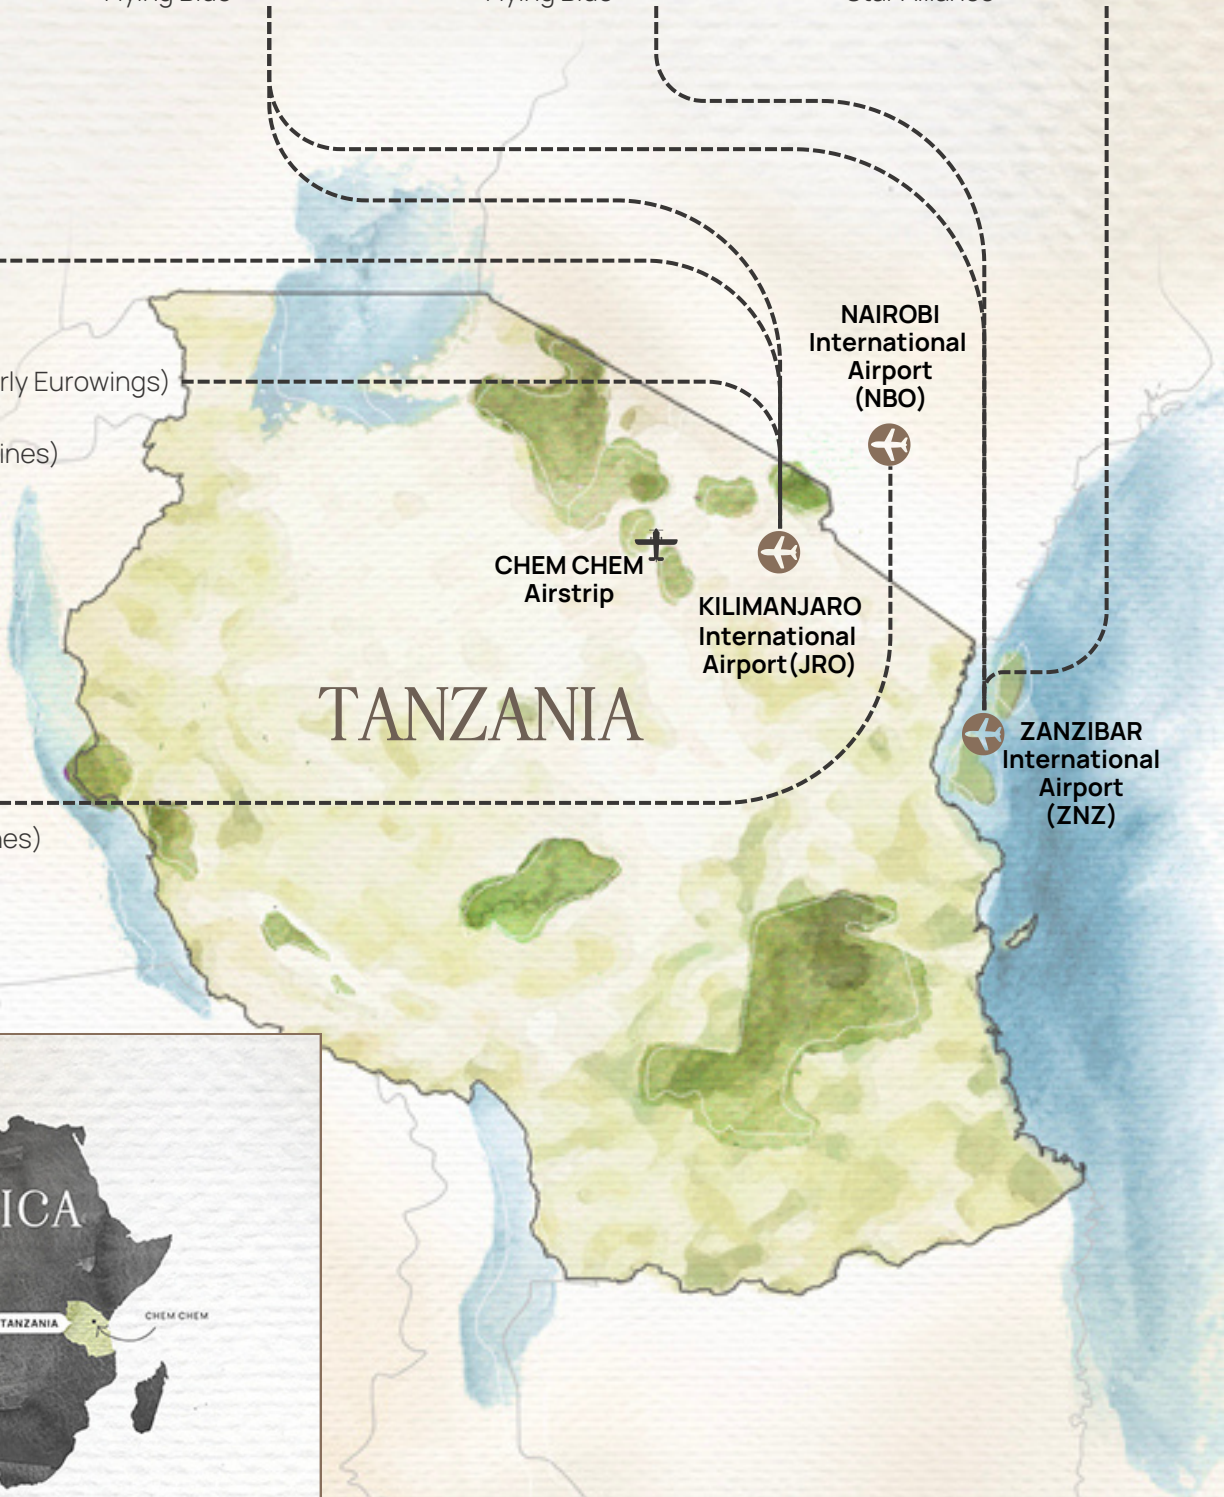

#### ZURICH

Edelweiss Air  
operated by Swiss Air  
(affiliated with United Airlines)

Loyalty programmes:  
"Miles & More"  
"Star Alliance"

#### FRANKFURT

Condor Airlines  
operated by Lufthansa  
(affiliated with United Airlines)

Loyalty programmes:  
"Star Alliance"

#### FRANKFURT

Discover Airlines (Formerly Eurowings)  
operated by Lufthansa  
(affiliated with United Airlines)

Loyalty programmes:  
"Miles & More"  
"Star Alliance"

#### NEW YORK

Kenya Airways  
(affiliated with Delta Airlines)

Loyalty programmes:  
"Sky team"

Disclaimer: this information was correct at the time of publishing. Chem Chem Safari cannot be held liable for flight changes, which can occur without notice or warning.