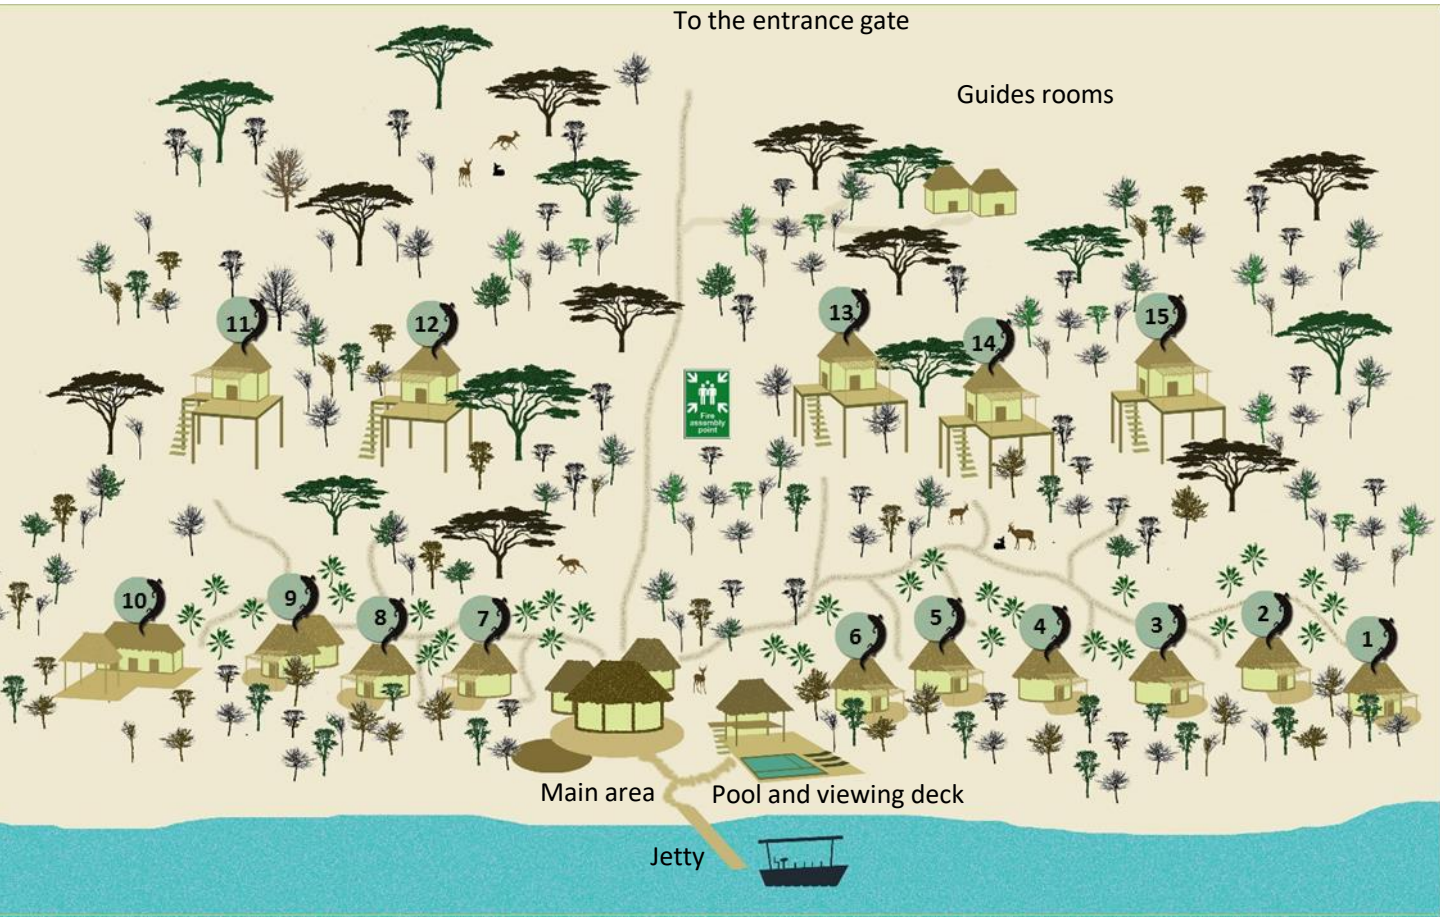

CHOBE BAKWENA LODGE

January to December 2023

Rooms 1 to 8:

Room 9:

Room 10:

Rooms 11 to 15:

Riverine Chalets: Twin/King

Family Room (Sleeps 2 adults and 2 children)

Honeymoon Suite

Treetop Chalets Twin/King