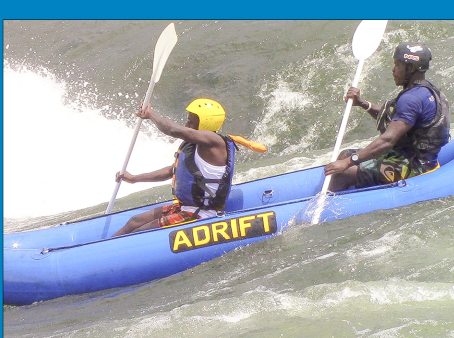

RAFT & BUNGEE INCLUDING FREE TRANSPORT, FOOD, BEVERAGES AND PHOTOS

Raft & Bungee Jump - Non-Residents	$195
Raft & Bungee Jump - Ugandan Citizens	UGX 400,000
Raft & Bungee Jump - East African Residents	$155