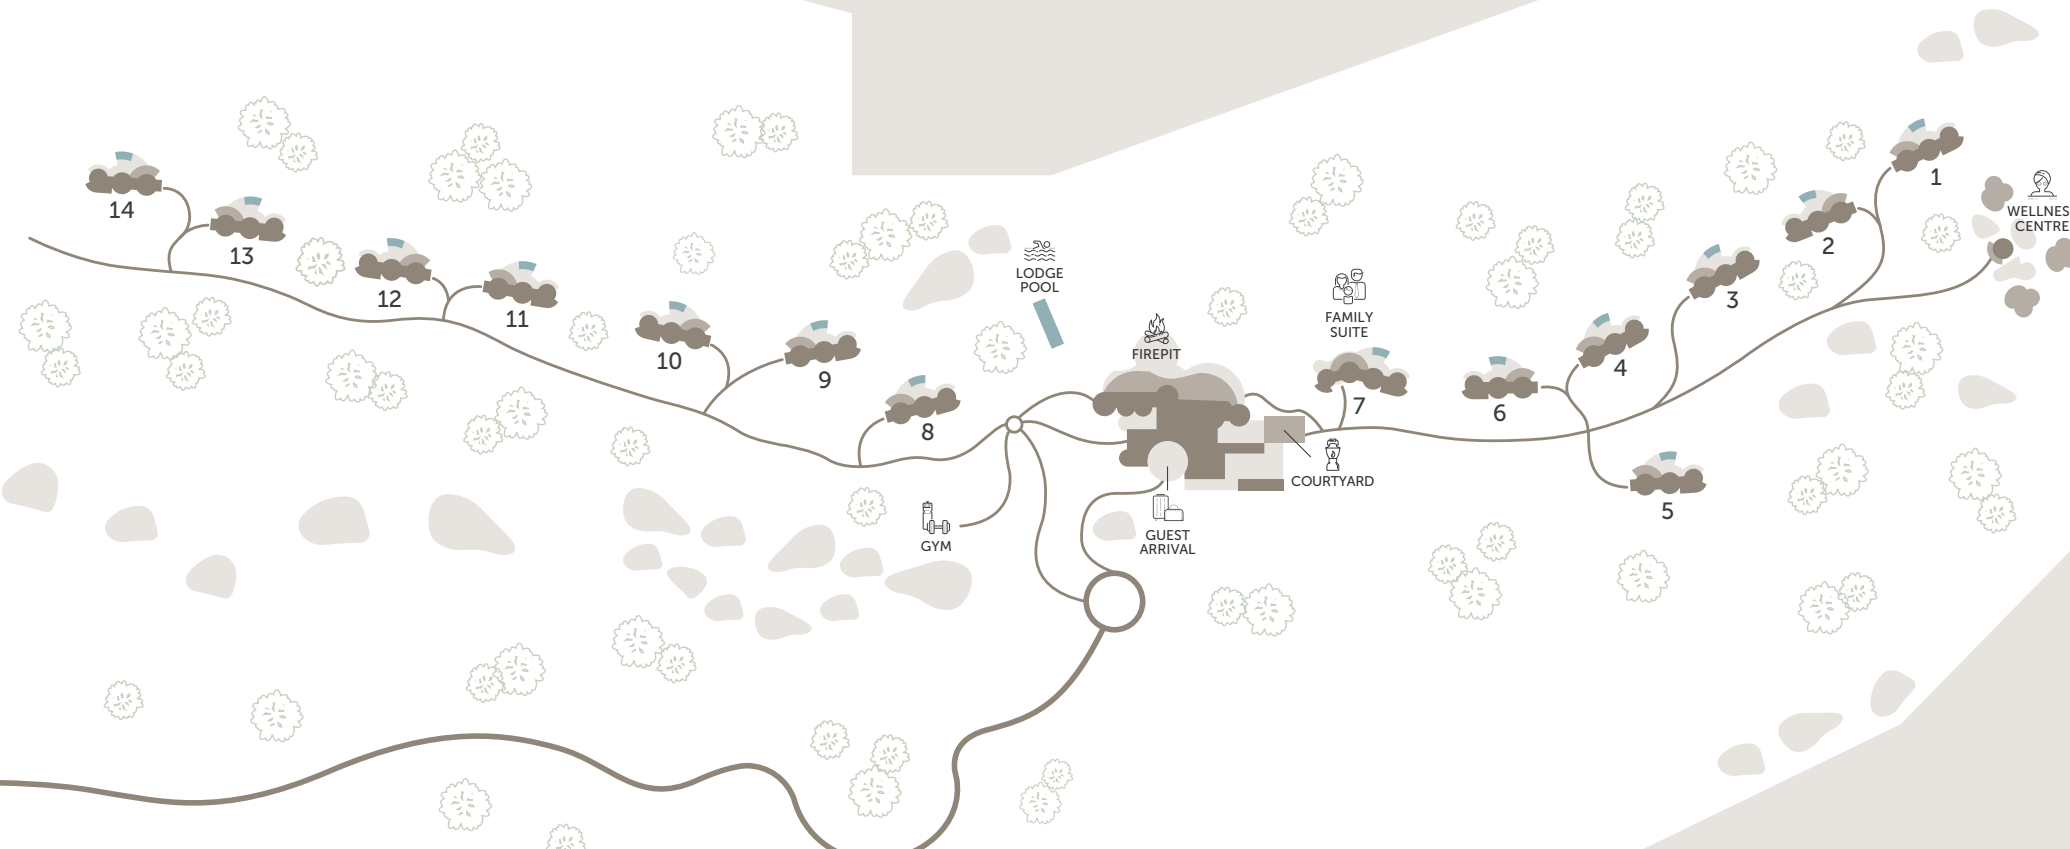

# Accommodation

Nestled amidst 17,806 hectares (44,000 acres) of exclusive wilderness, the lodge boasts 14 spacious Suites, including a Family Suite.

DISCOVER SUYIAN CONSERVANCY  
&Beyond Suyian Lodge

ROCKY RIDGE  
(KOPJES)

&BEYOND  
**Suyian Lodge**

- Road
- Path
- Private plunge pool