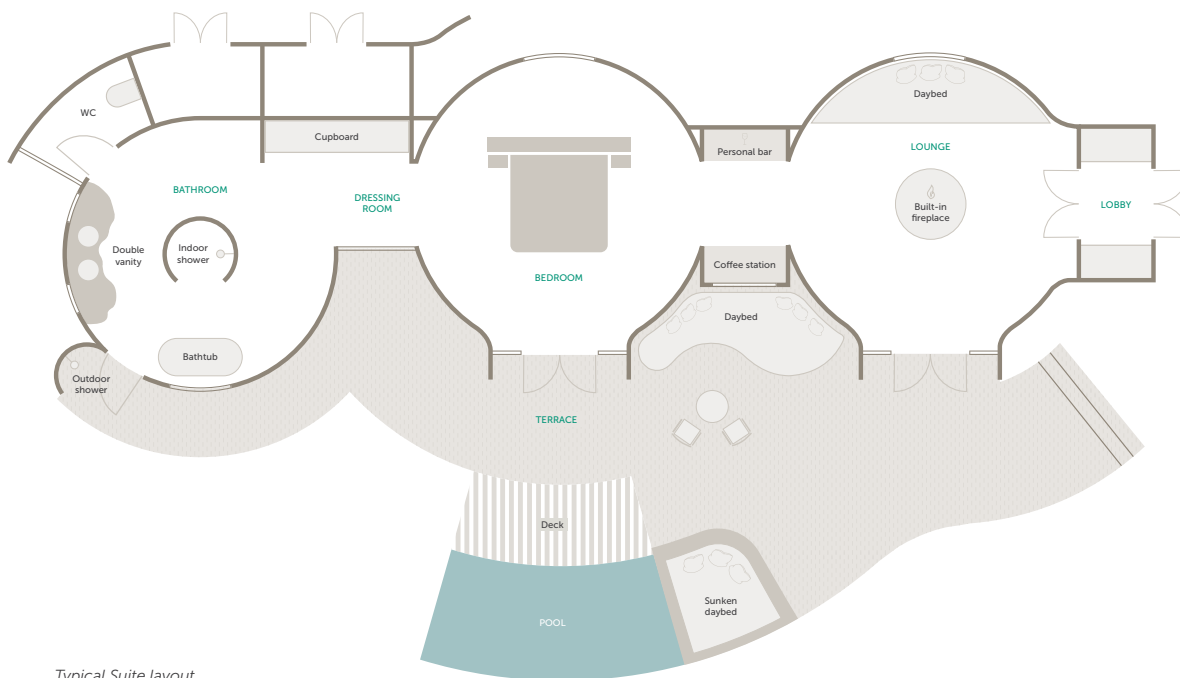

PRIVATE VERANDA AND PLUNGE POOL

GUEST BATHROOM RICH IN TEXTURE

SUBTLE CULTURAL GUEST SUITE INTERIORS

DISCOVER SUYIAN CONSERVANCY  
 Beyond Suyian Lodge Accommodation

# SUITE

13 Suites / Max. 2 guests per Suite

## SAFARI ECHOES

Mimicking the rock formations unique to the conservancy, each Suite is a true reflection of the region’s remarkable biodiversity, naturally blending into its surrounds. Nestled along the escarpment, the Suites feature a luxurious bedroom, ensuite bathroom and separate lounge area, offering panoramic views from every corner. An al fresco deck and private rim-flow plunge pool with a sunken daybed and outdoor shower adds a touch of opulence within safari excellence.

Typical Suite layout