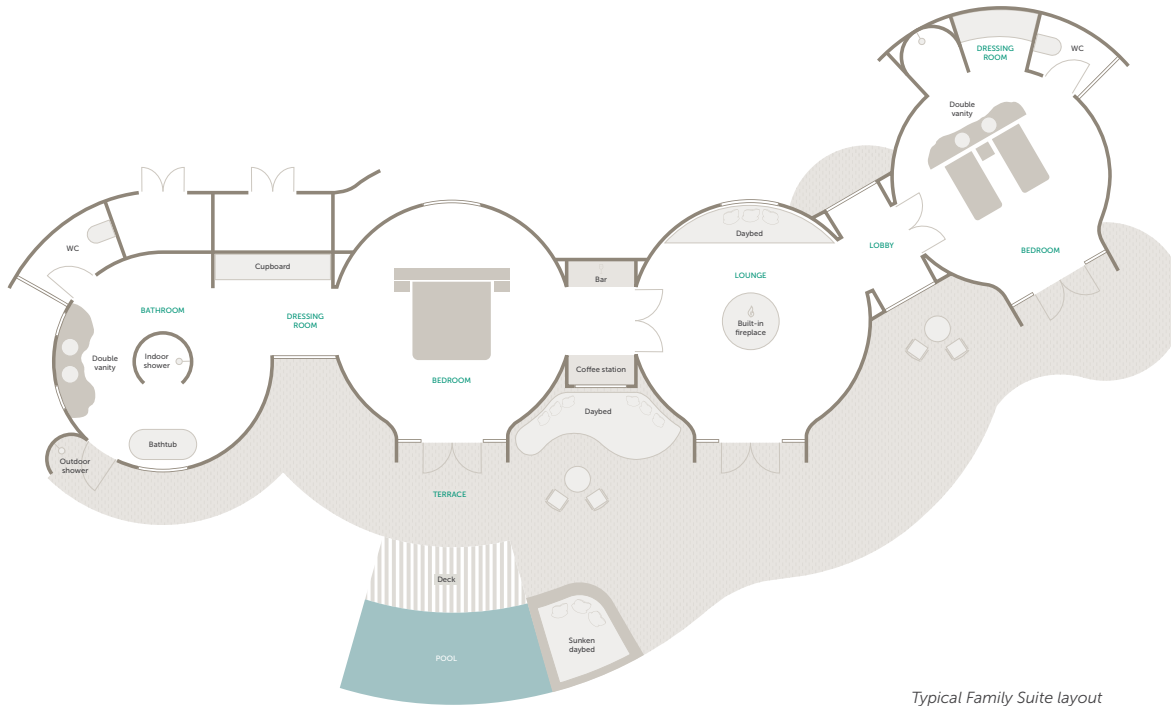

DISCOVER SUYIAN CONSERVANCY
Beyond Suyian Lodge Accommodation

FAMILY SUITE

1 Family Suite / Max. 2 adults & 2 children per Family Suite

FAMILY SAFARI CHARM

Designed to bring families close to the African bush in unparalleled luxury, the Family Suite features all the comforts of a regular Suite but with an additional, slightly smaller children’s bedroom and separate bathroom. A private al fresco deck and rim-flow plunge pool with a sunken daybed make family time on safari even more enjoyable.

Typical Family Suite layout

ROOM FACILITIES

Number of suites	1
Suite size	205 m² (2 206 ft²)
Suite configuration	Main bedroom in the centre, with a lounge and bathroom to each side. Second bedroom with shower and separate WC
Private veranda	Yes
Private plunge pool	Yes
Personal bar	Yes
Personal coffee station	Yes
Air conditioning / heating	No, as not required in this environment
Overhead fans	Yes
Mosquito nets	Yes
Bath	Yes, in main bedroom only
Indoor shower	Yes, in both bedrooms
Outdoor shower	Yes, in main bedroom only
Separate WC	Yes, in both rooms
Suite	Yes
Hairdryer	Yes
Internet access	Yes
In-room safe	Yes
Plug type	UK, with adaptors USB & USB-C
Triple bed option	Yes, on request (16 years and under only)
Twin bed option	Yes, in the main bedroom within the same bed frame
Double bed option	Yes, in main bedroom only
Wheelchair accessibility	No