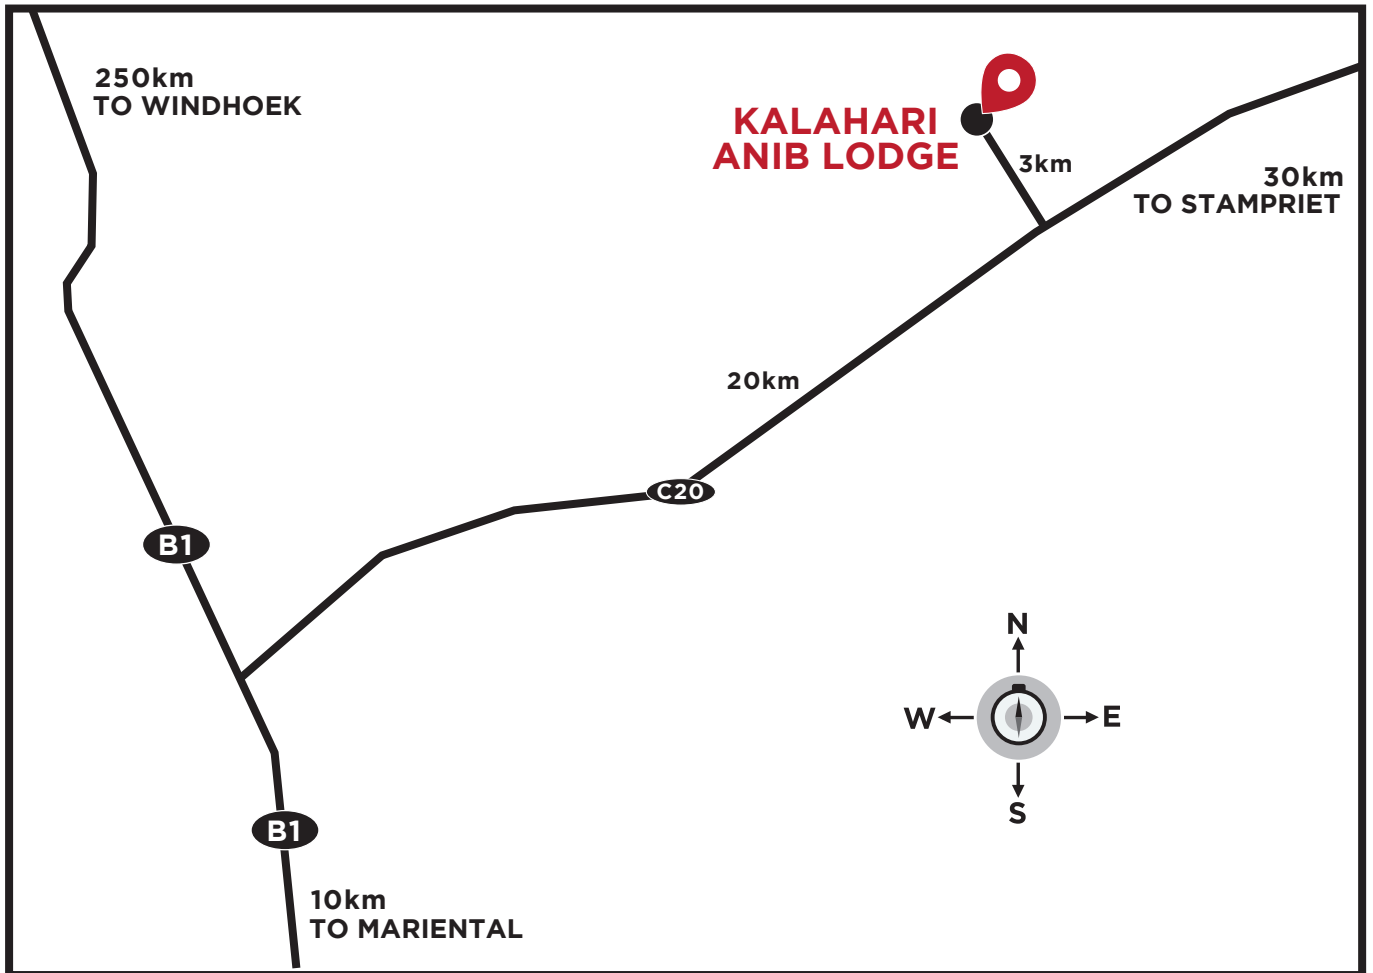

# DIRECTIONS TO KALAHARI ANIB LODGE

## **KALAHARI ANIB LODGE**

30km northeast of Mariental on the C 20

Lodge direct:	+264 84 000 7336
GPS Coordinates:	S 24° 25.811 E 018° 06.041
Head office:	+264 (0)61 - 427 200
Emergency / after hrs:	+264 (0)81 - 129 2424
Central reservation hours:	Monday to Friday 08h00-17h00