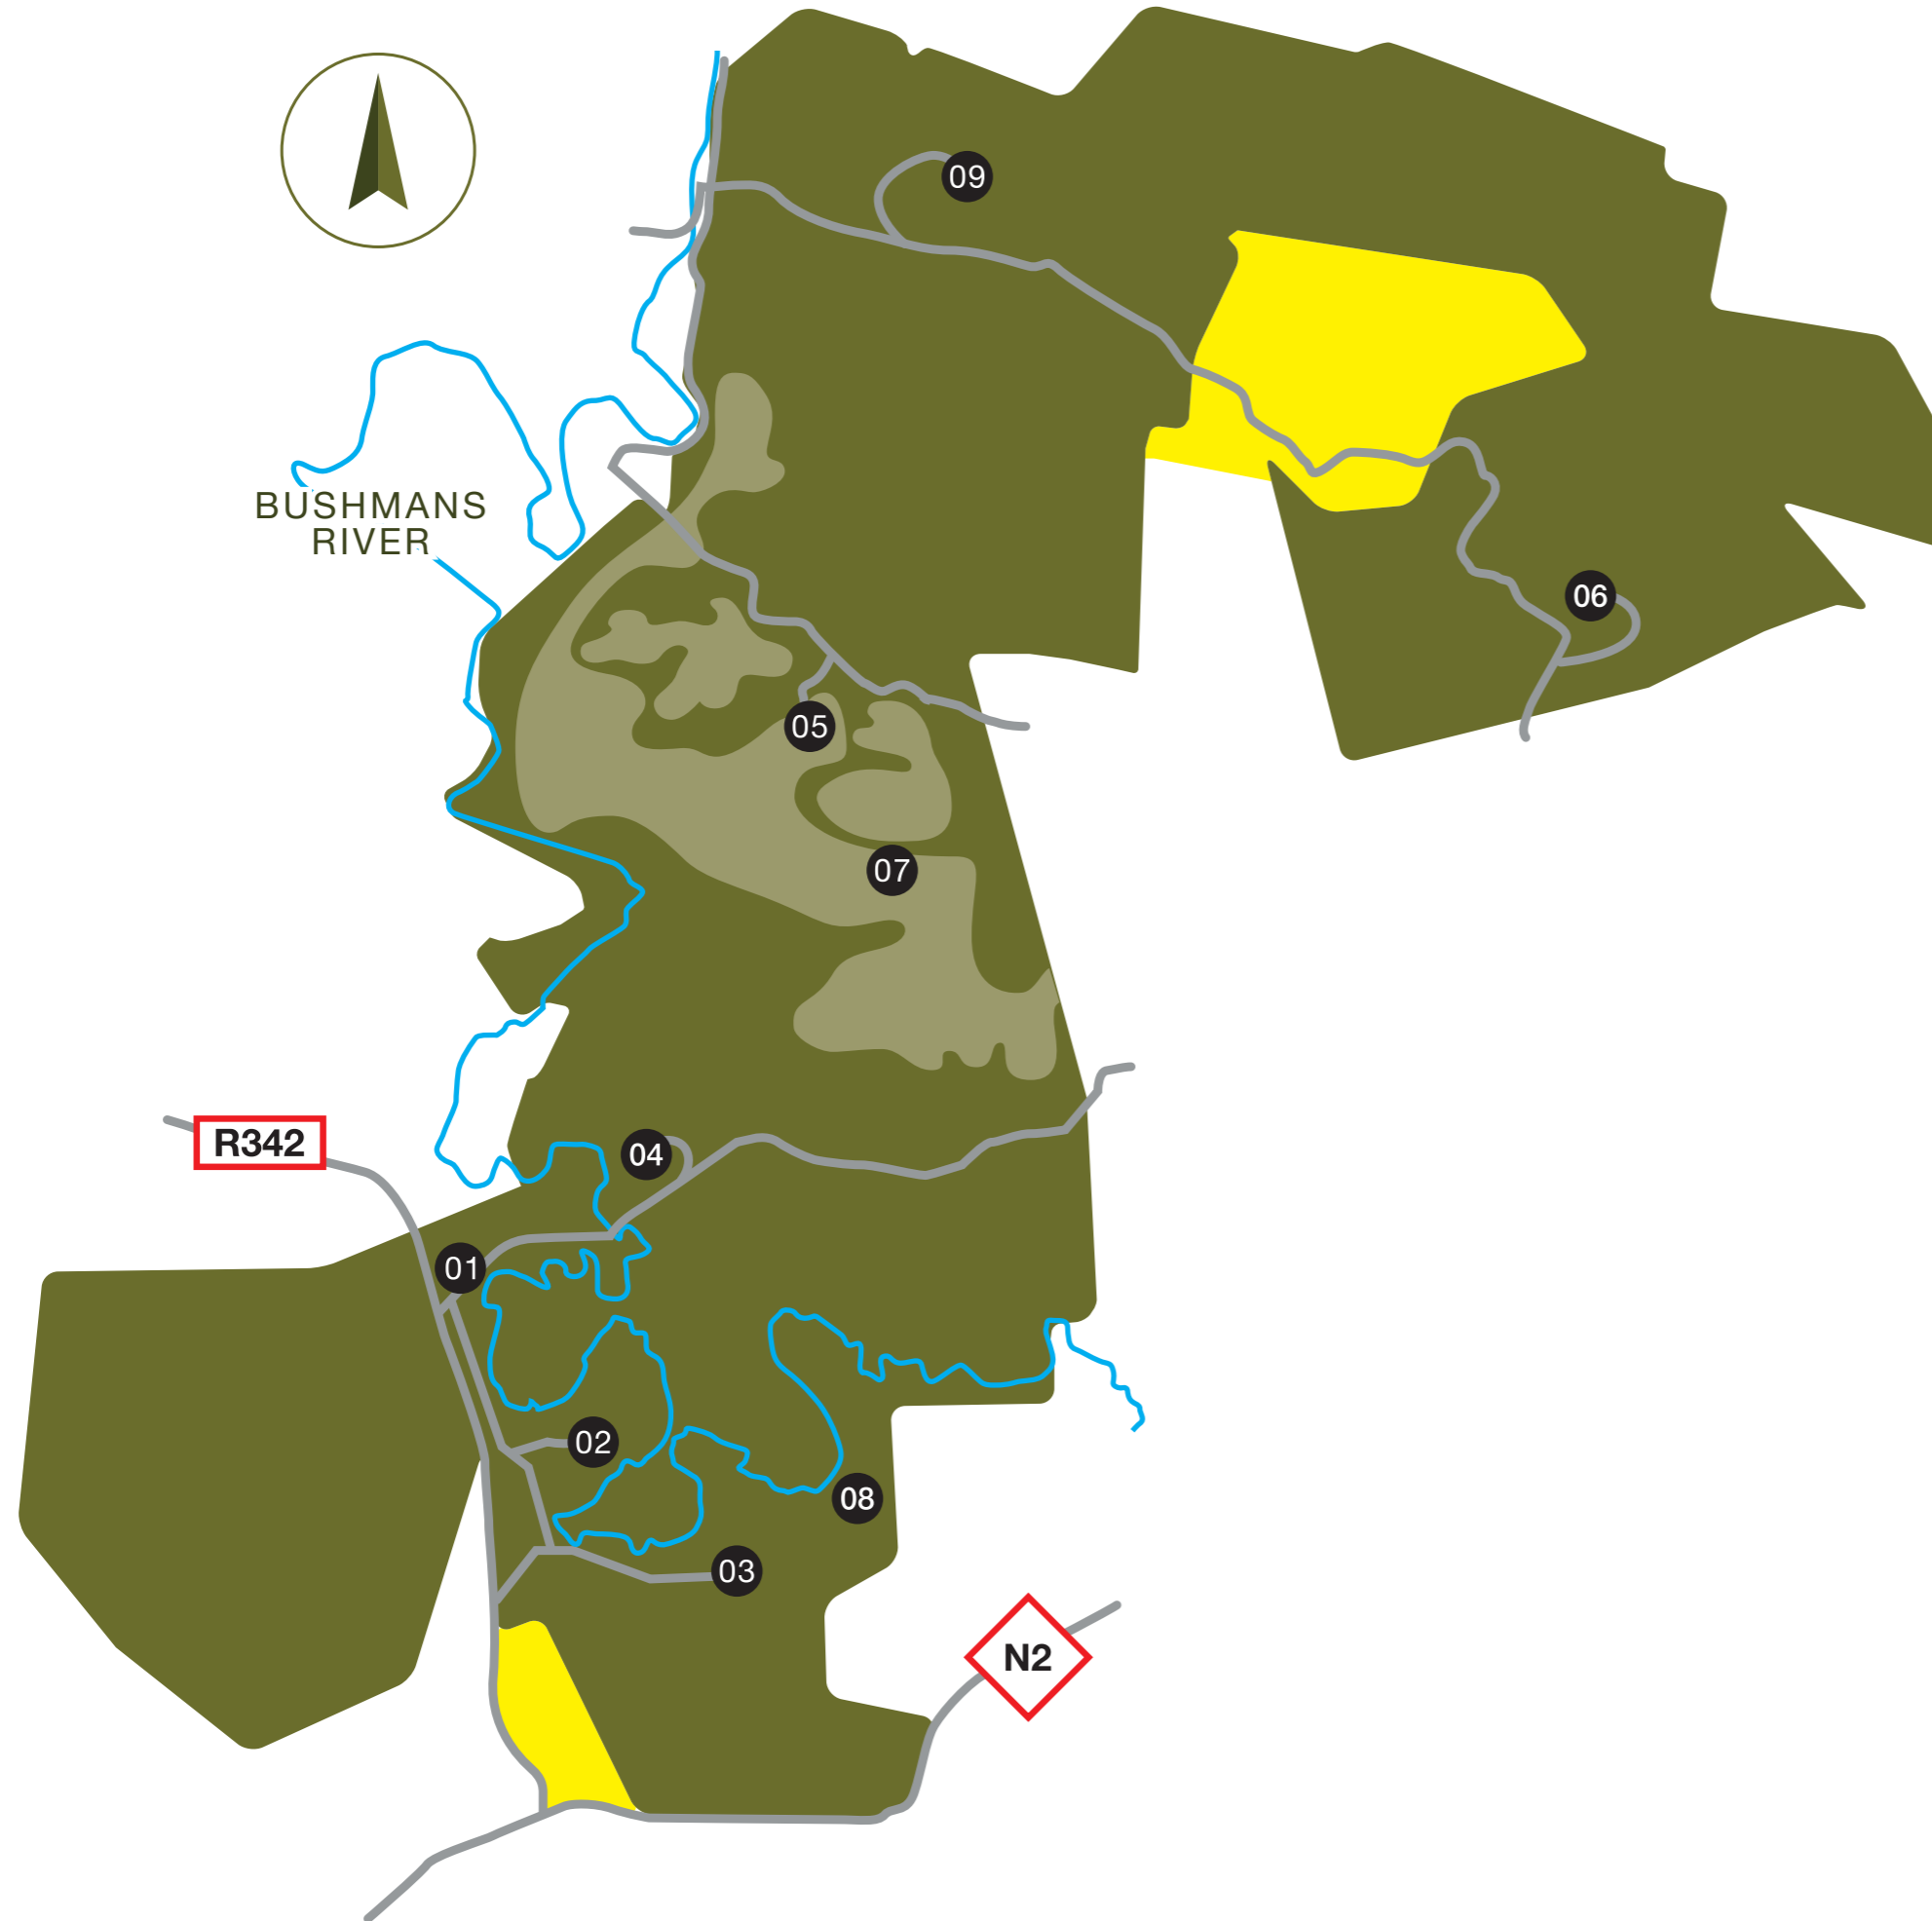

SHAMWARI

— PRIVATE GAME RESERVE —

Pride of the Eastern Cape

- 01 WELCOME LOUNGE
- 02 RIVERDENE
- 03 SARILI
- 04 LONG LEE MANOR
- 05 EAGLES CRAG
- 06 BAYETHE
- 07 EXPLORER CAMP
- 08 SINDILE

SHAMWARI

— PRIVATE GAME RESERVE —

Pride of the Eastern Cape

- 01 WELCOME LOUNGE
- 02 RIVERDENE
- 03 SARILI
- 04 LONG LEE MANOR
- 05 EAGLES CRAG
- 06 BAYETHE
- 07 EXPLORER CAMP
- 08 SINDILE