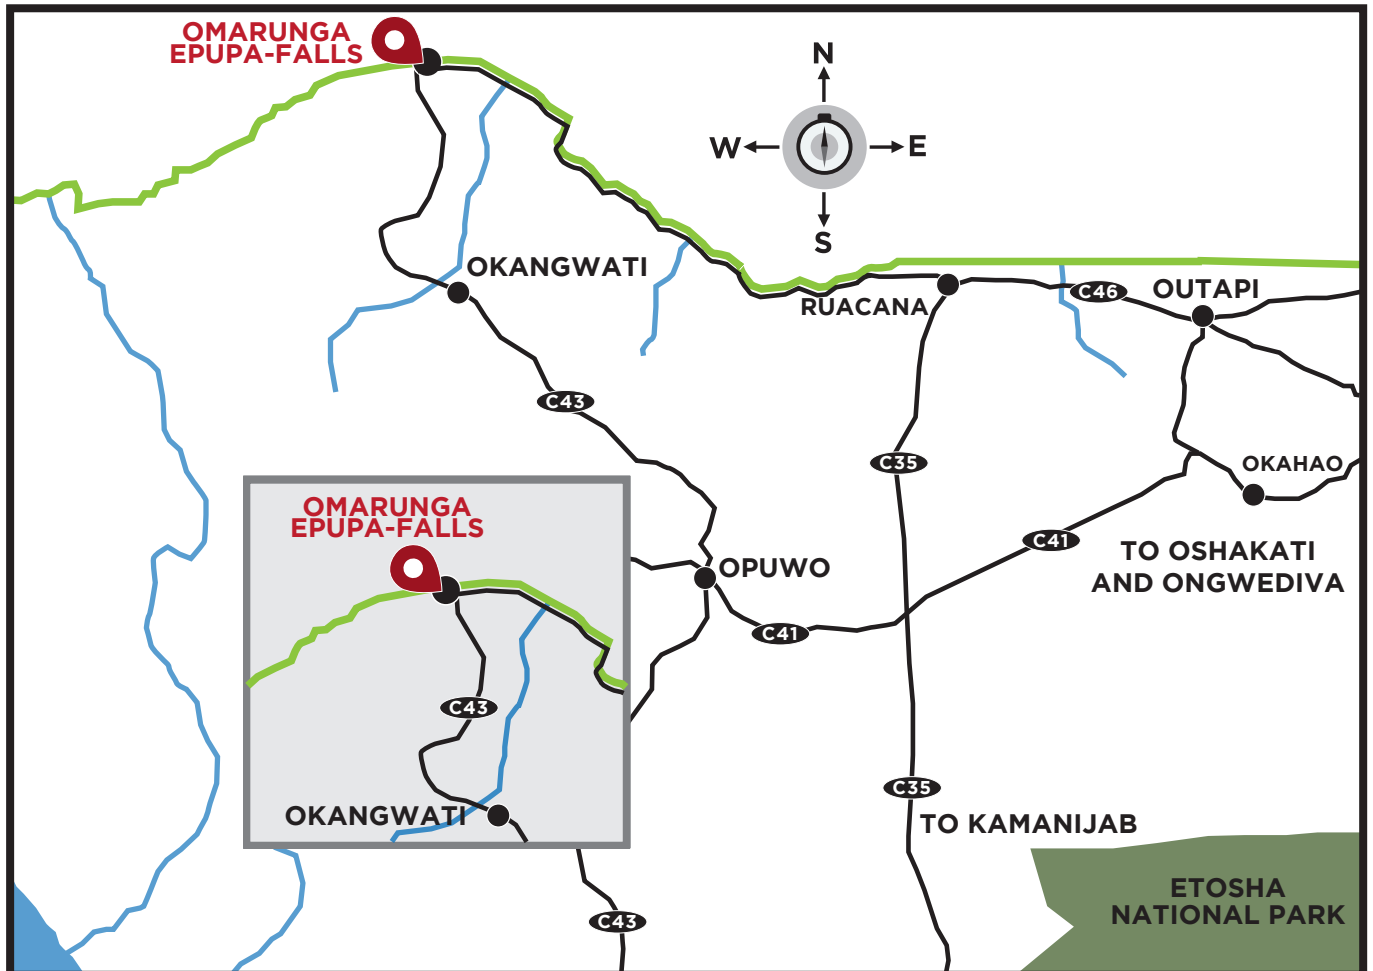

DIRECTIONS TO OMARUNGA EPUPA-FALLS

OMARUNGA EPUPA-FALLS CAMP

At Epupa Falls (180km north of Opuwo on the C43)

Omarunga Epupa-Falls Camp direct: +264 (0)84 000 7307

GPS Coordinates: 17° 0'7.60"S 13° 14'42.00"E