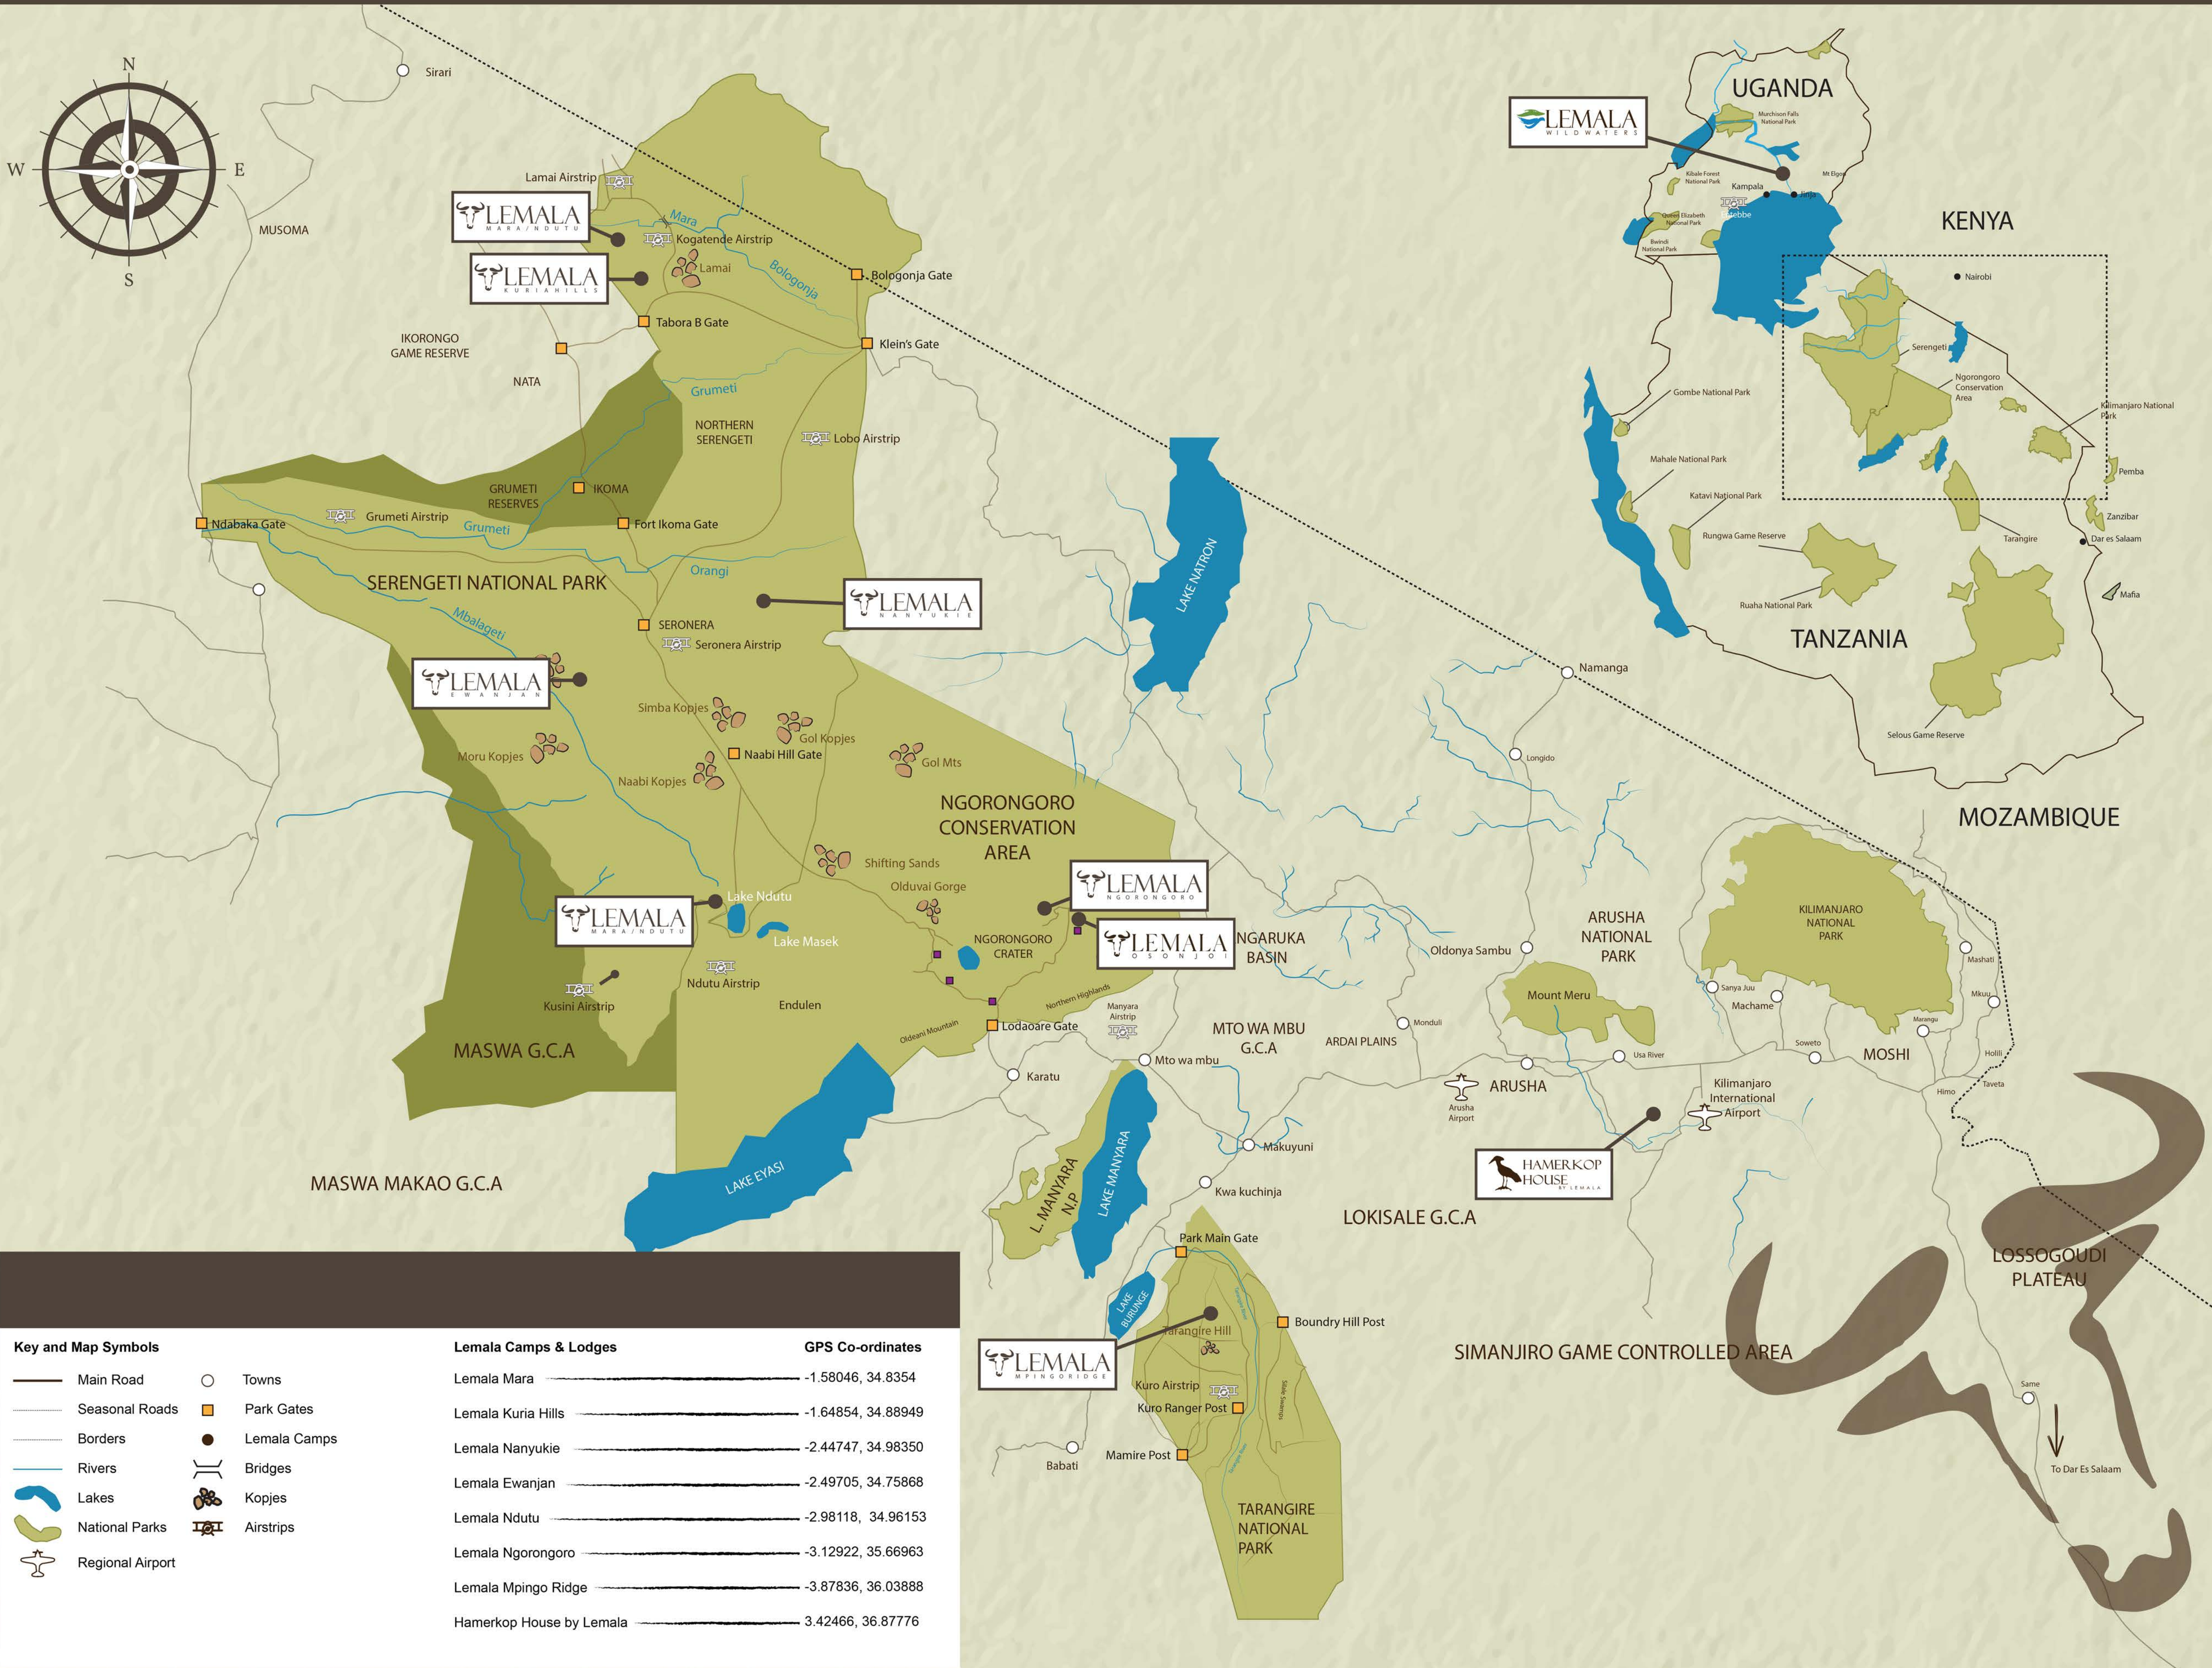

LEMALA

Authentic Camps and Lodges

Key and Map Symbols

- Main Road
- Seasonal Roads
- Borders
- Rivers
- Lakes
- National Parks
- Regional Airport
- Towns
- Park Gates
- Lemala Camps
- Bridges
- Kopjes
- Airstrips

Lemala Camps & Lodges

Lemala Camps & Lodges	GPS Co-ordinates
Lemala Mara	-1.58046, 34.8354
Lemala Kuria Hills	-1.64854, 34.88949
Lemala Nanyukie	-2.44747, 34.98350
Lemala Ewanjan	-2.49705, 34.75868
Lemala Ndutu	-2.98118, 34.96153
Lemala Ngorongoro	-3.12922, 35.66963
Lemala Mpingo Ridge	-3.87836, 36.03888
Hamerkop House by Lemala	3.42466, 36.87776