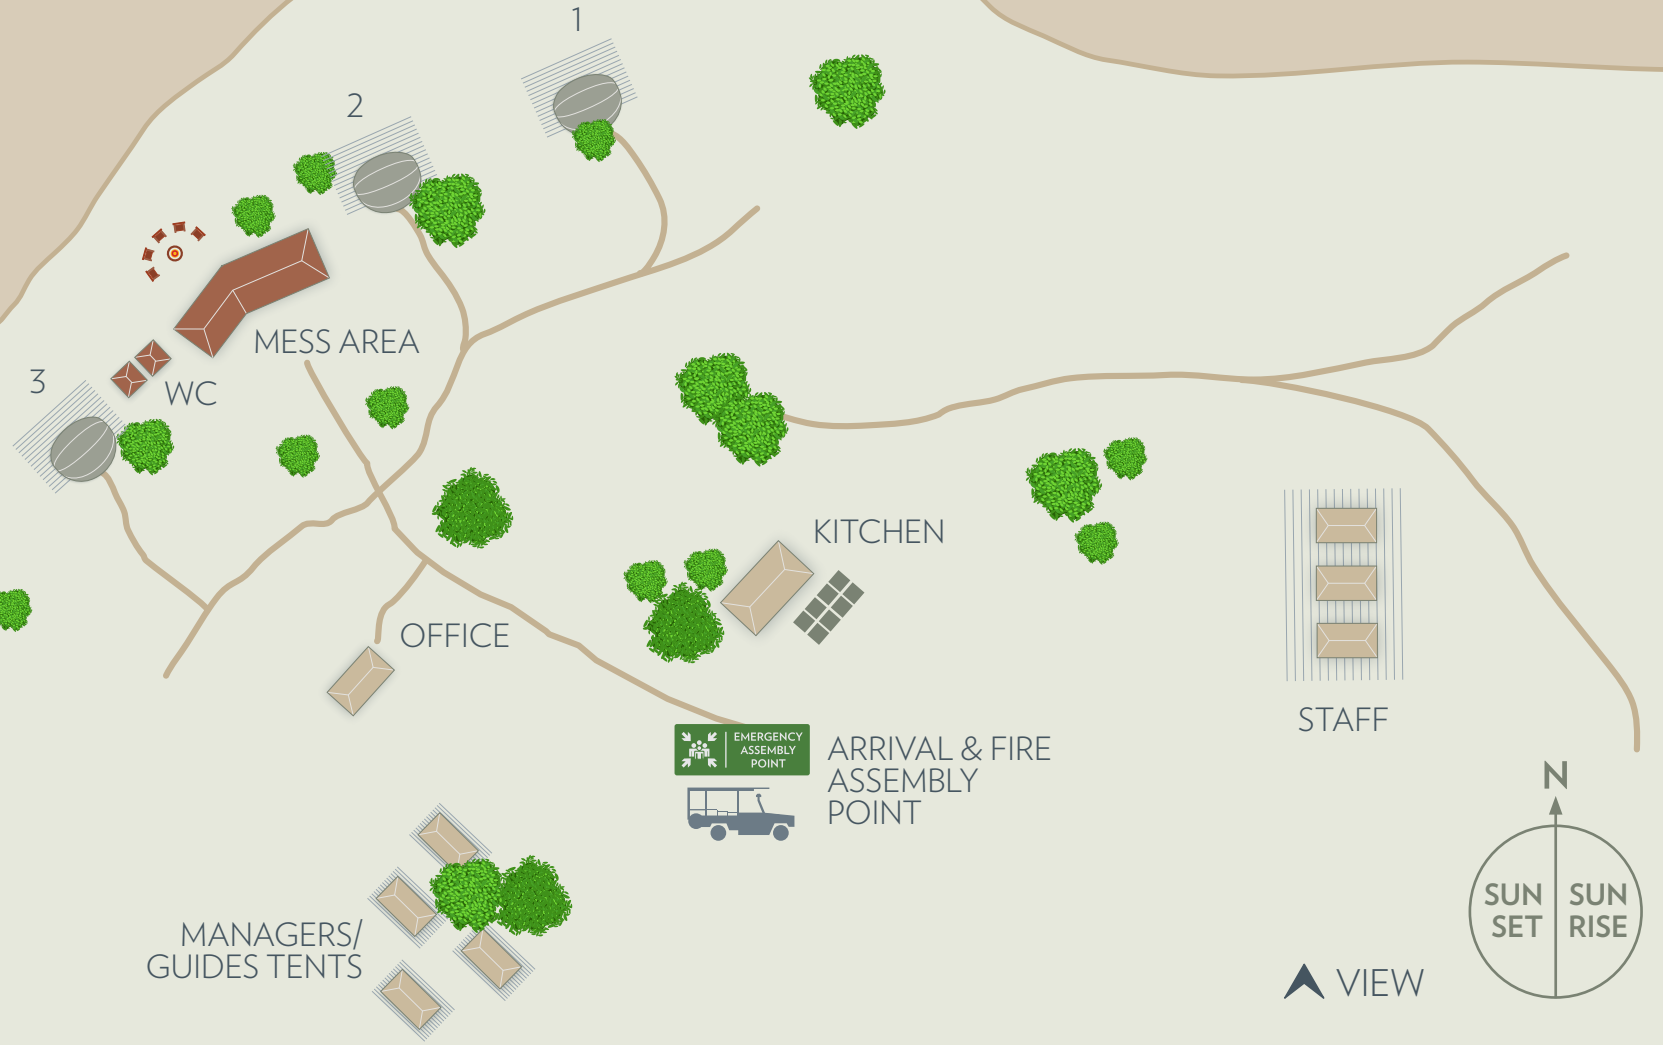

MWAGUSI RIVERBED

Asilia

GENUINE SAFARIS | GENUINE DIFFERENCE

KOKOKO CAMP

RUAHA