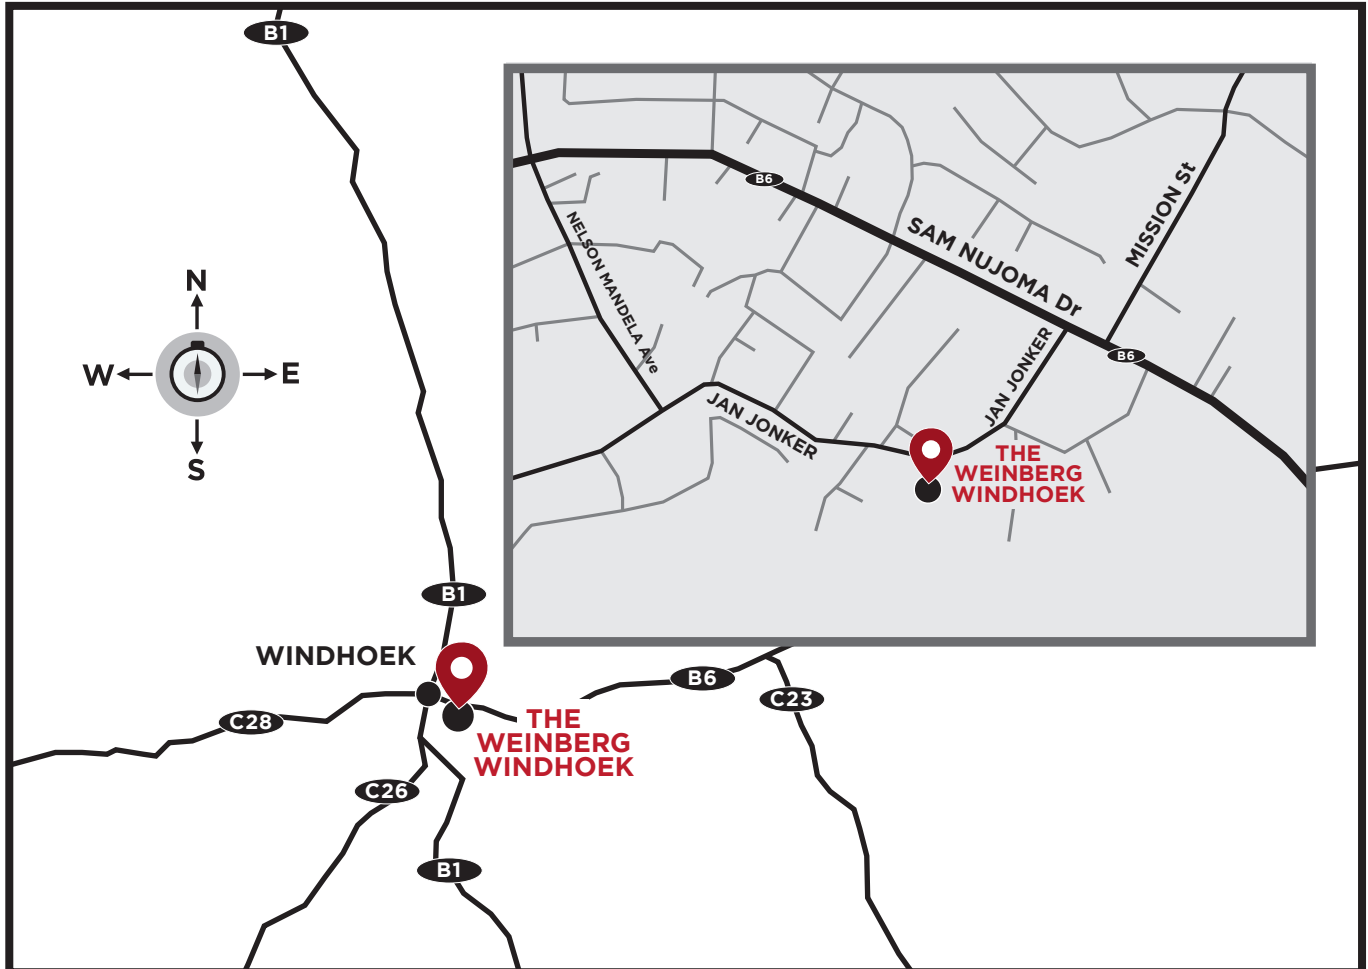

# DIRECTIONS TO THE WEINBERG WINDHOEK

## THE WEINBERG WINDHOEK

13 Jan Jonker, Klein Windhoek

Lodge direct:	+264 (0)61 209 0900
GPS Coordinates:	-22.5760, 17.1088
Head office:	+264 (0)61 - 427 200
Emergency / after hrs:	+264 (0)81 - 129 2424
Central reservation hours:	Monday to Friday 08h00-17h00

**THE WEINBERG**  
WINDHOEK  
NAMIBIA