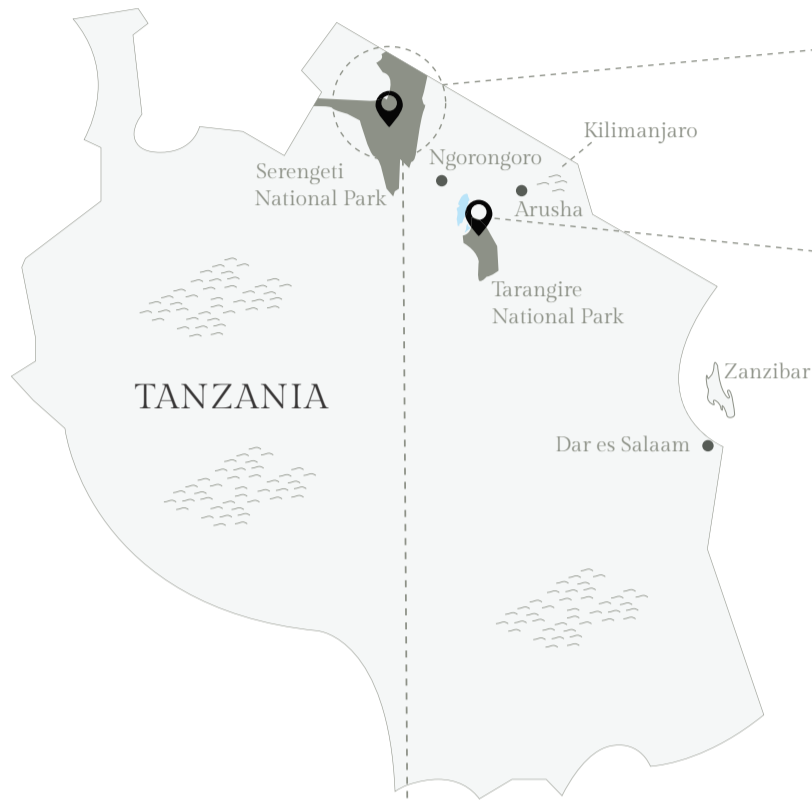

Grumeti

SIMBAVATI
LODGE COLLECTION

Location Map

TANZANIA

- Serengeti National Park
- Grumeti
- Musabi Plains (Opening May 2025)
- Lake Ndutu
- Mara
- Serengeti Hills (Upcoming)
- Tarangire National Park
- Tarangire (Upcoming)