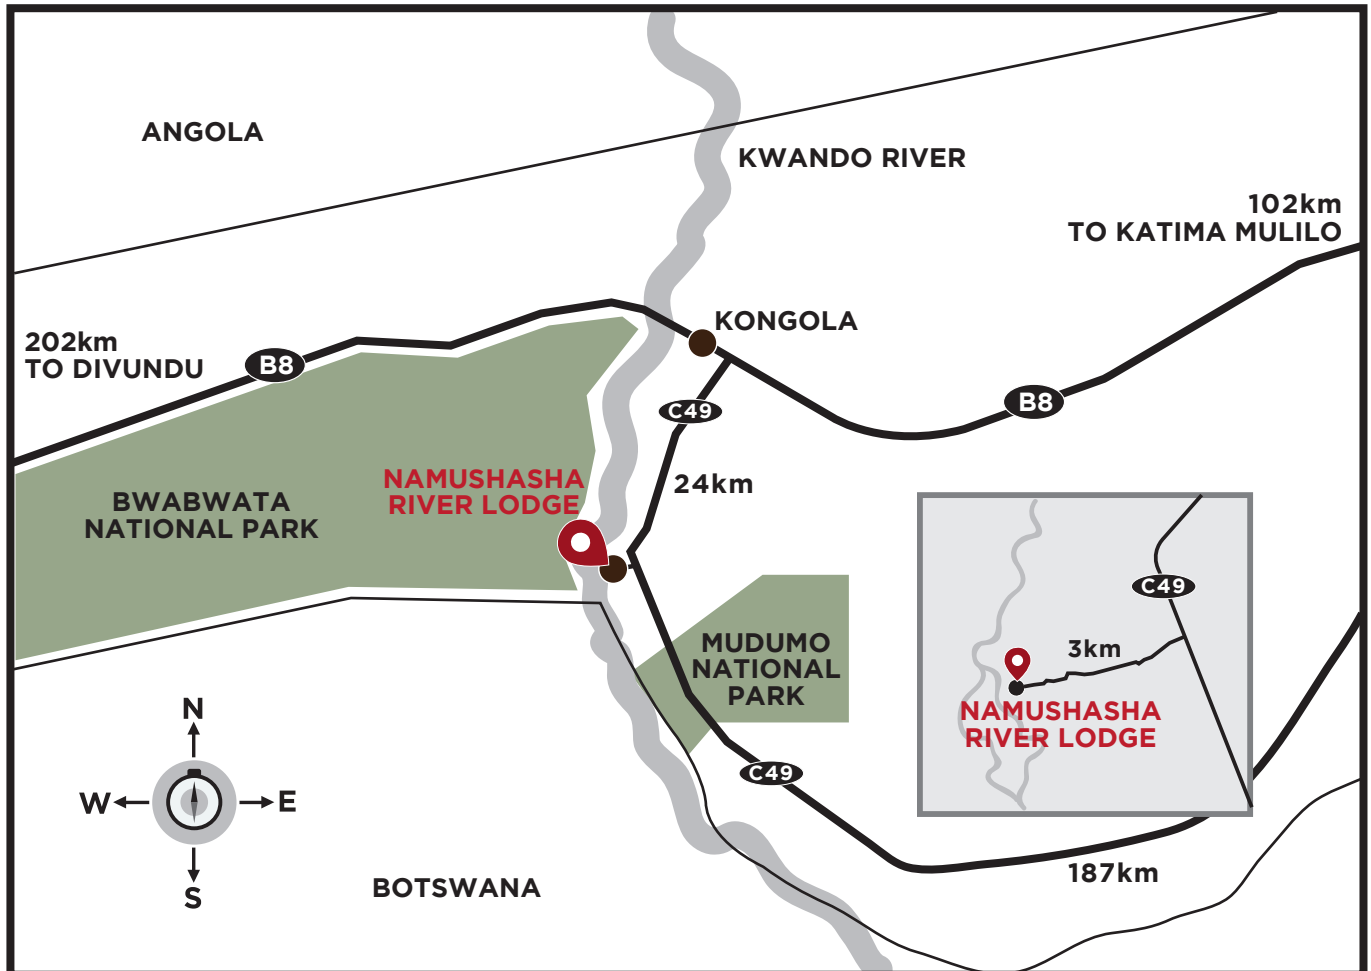

DIRECTIONS TO NAMUSHASHA RIVER LODGE

NAMUSHASHA RIVER LODGE

24km south of Kongola on the C 49

Lodge direct: +264 (0)84 000 7355/56

GPS Coordinates: S 17° 59.179 E 23° 17.745

Head office: +264 (0)61 - 427 200

Emergency / after hrs: +264 (0)81 - 129 2424

Central reservation hours: Monday to Friday 08h00-17h00