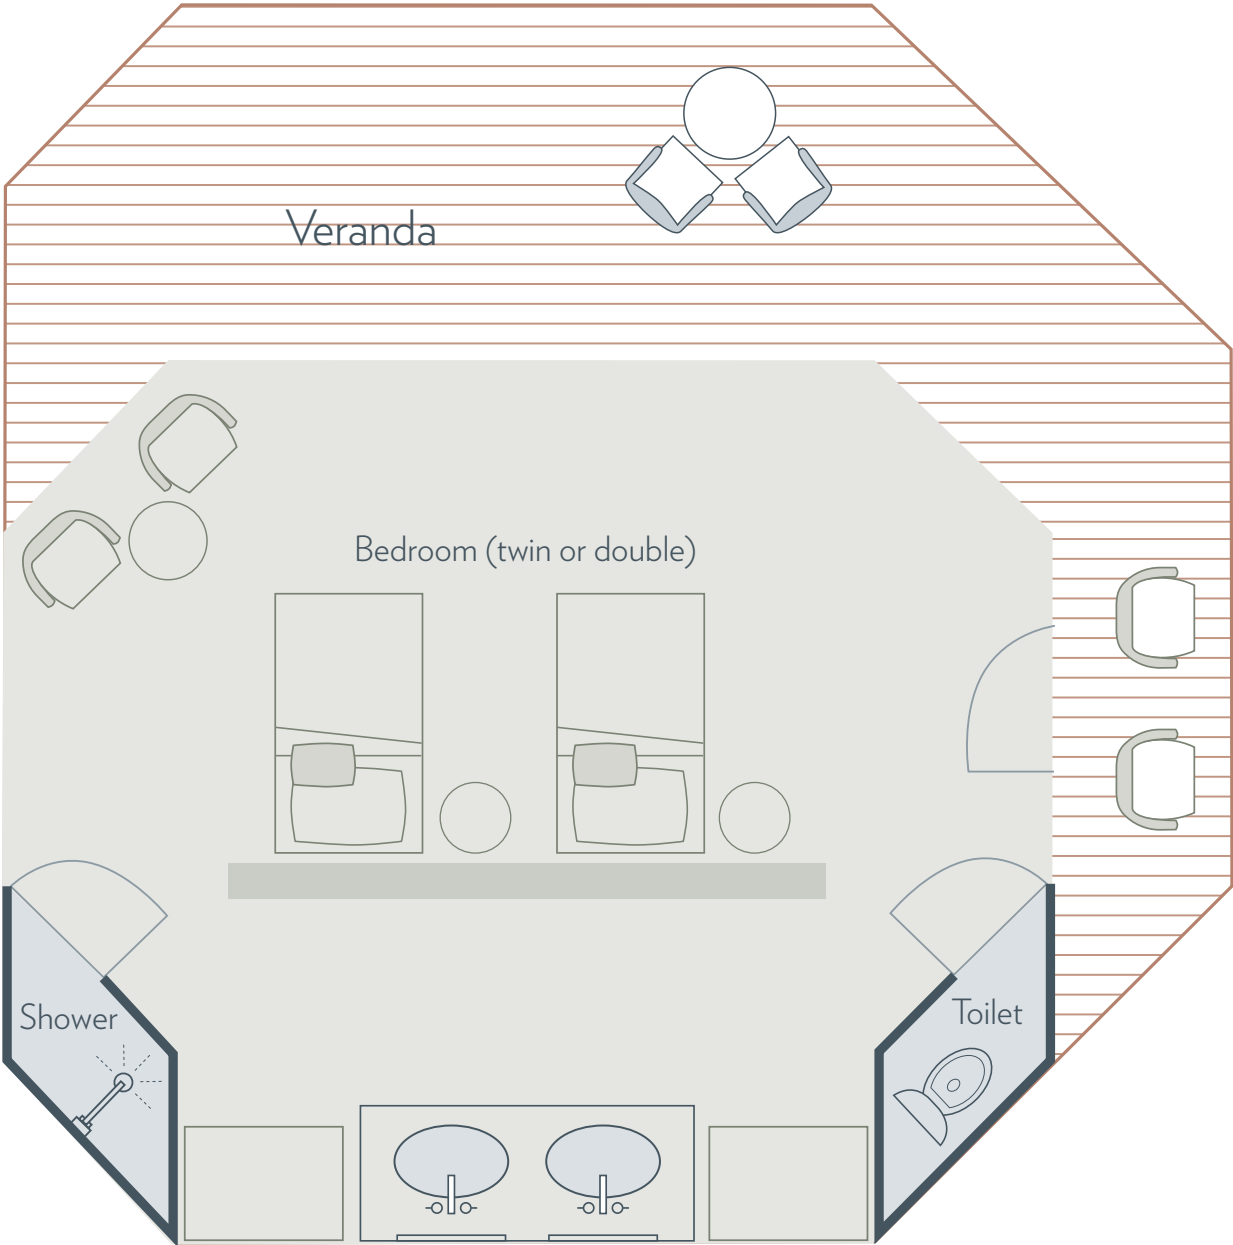

USANGU EXPEDITION CAMP

RUAHA NATIONAL PARK

Asilia

▲ VIEW

GUEST UNIT