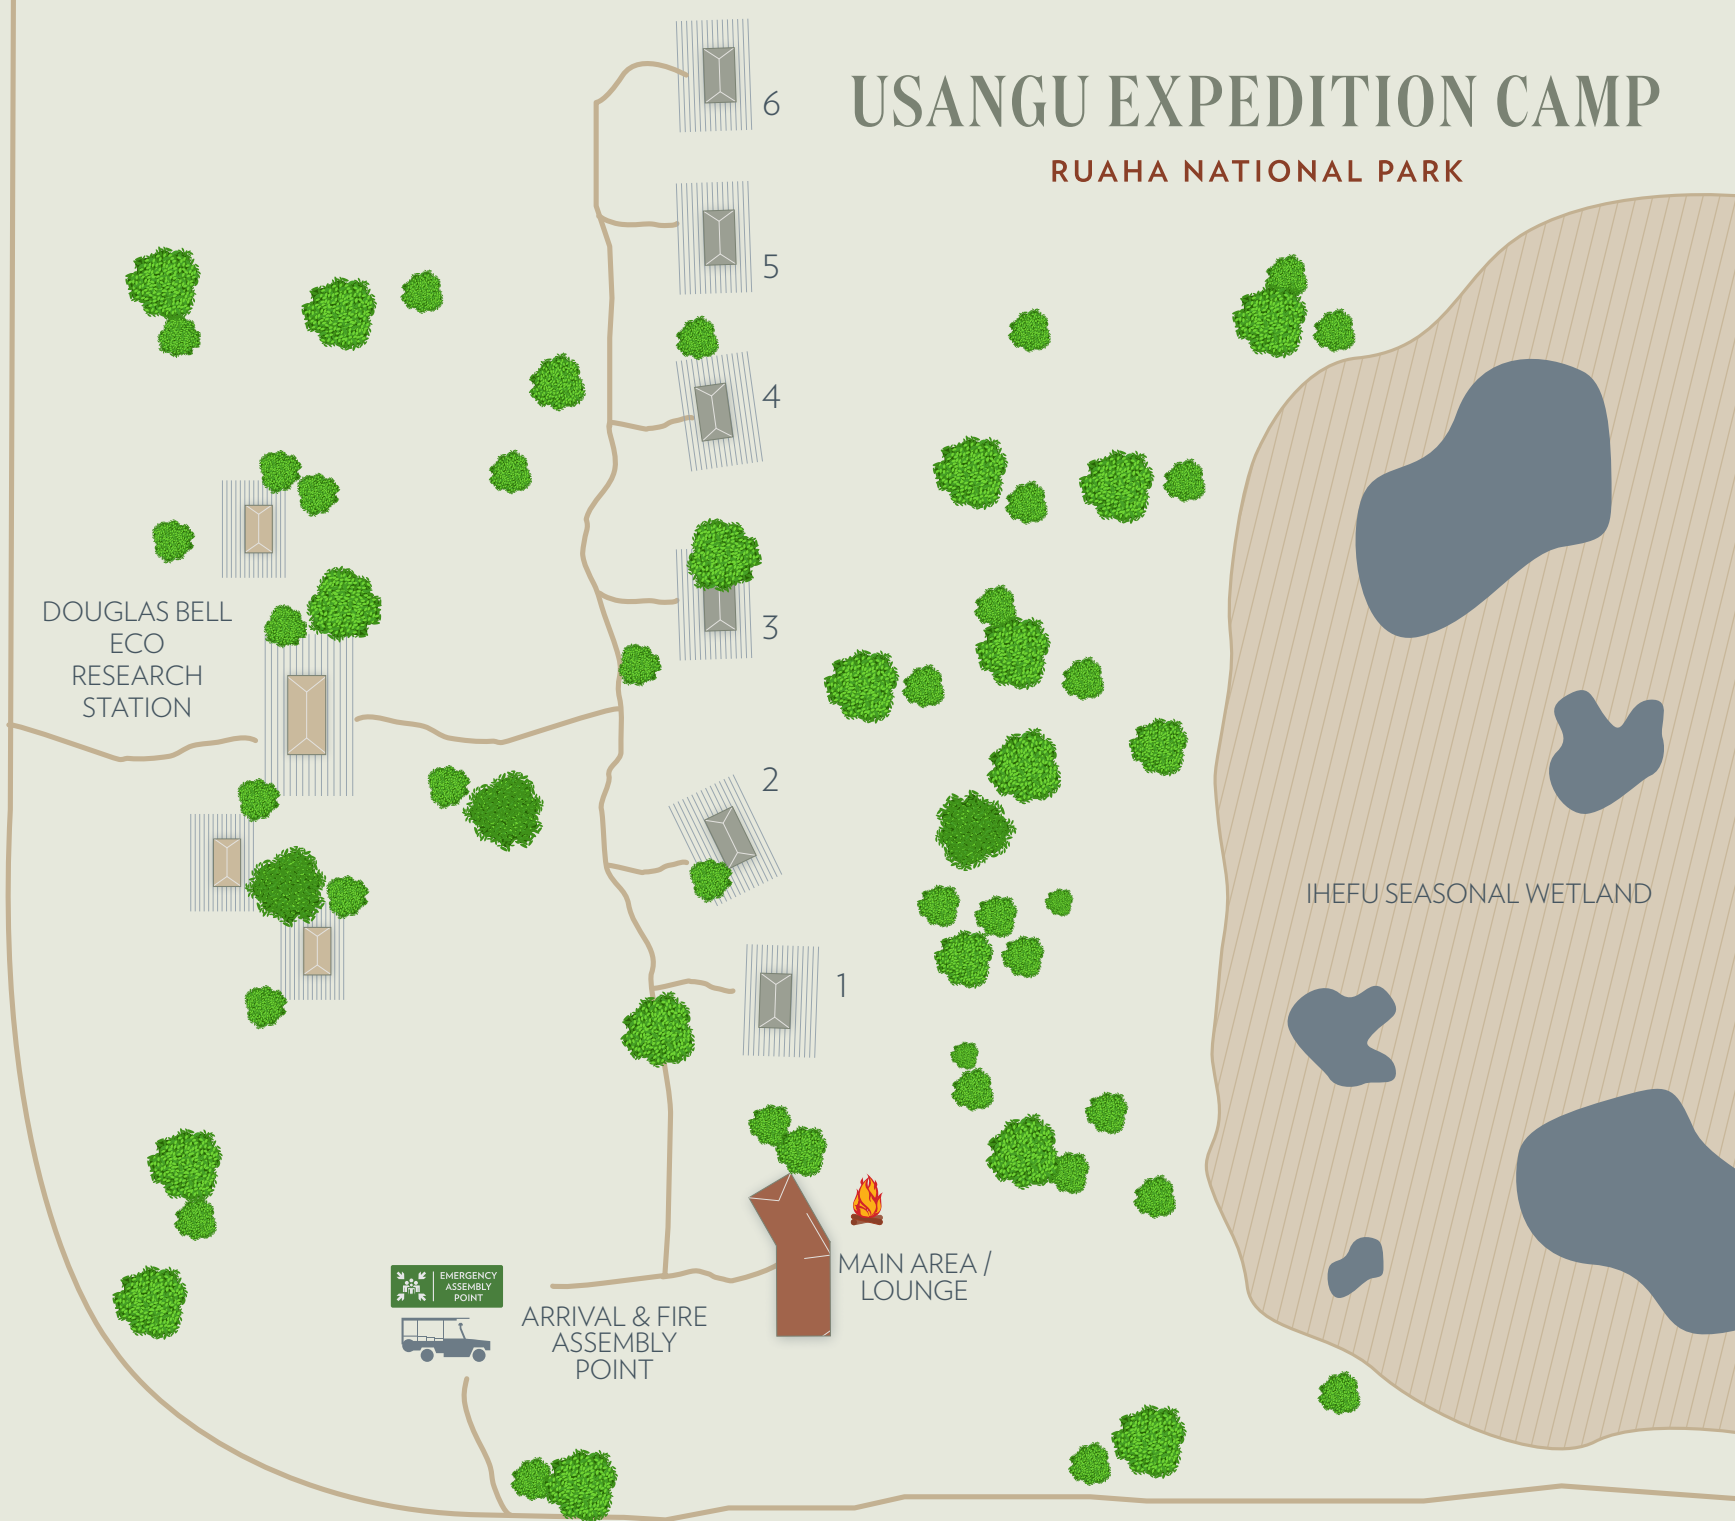

➤ VIEW

USANGU EXPEDITION CAMP

RUAHA NATIONAL PARK

DOUGLAS BELL
ECO
RESEARCH
STATION

6

5

4

3

2

1

ARRIVAL & FIRE
ASSEMBLY
POINT

MAIN AREA /
LOUNGE

IHEFU SEASONAL WETLAND

Asilia

GENUINE SAFARIS | GENUINE DIFFERENCE