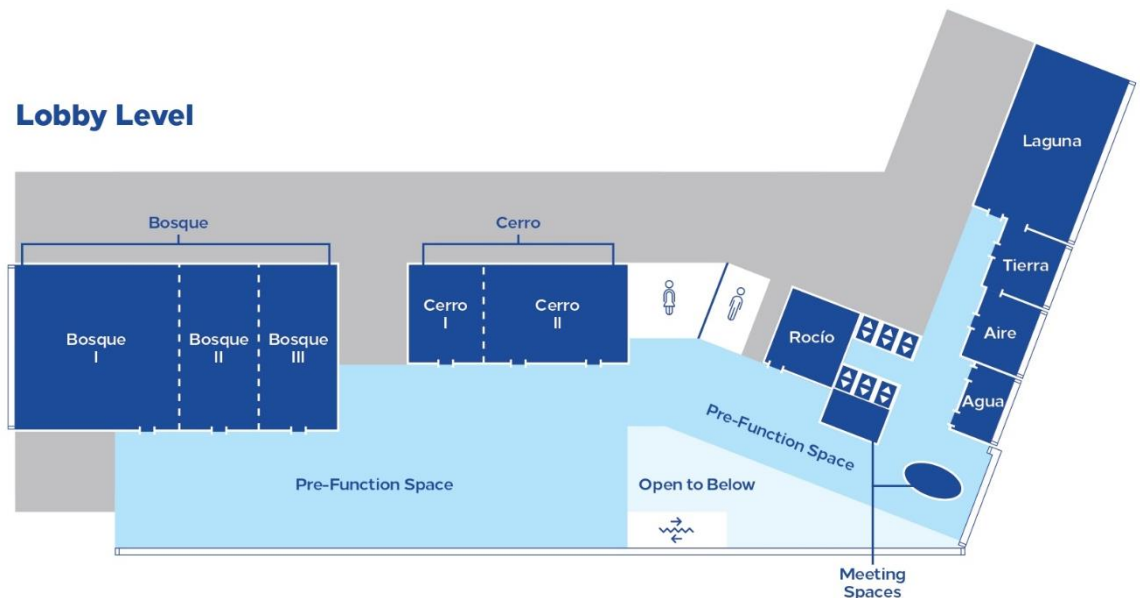

## AT A GLANCE

Only full service hotel located within the most important Fair, Event and Convention District of Bogota. Hilton Bogota Corferias is the prime selection for groups and business travelers visiting Bogota.

## Conference And Event Rooms Capacity Chart

Name	Area (Sq. Ft.)	Length (Ft.)	Width (Ft.)	Height (Sq. Ft.)	Reception	Theater	Classroom	Banquet	Crescent	Conference	U-Shape	Thorns of Fish
<b>Bosque</b>	5,815	103	56	26	800	720	420	495	260	-	-	380
Bosque I	2,907	52	56	26	350	348	224	250	175	72	63	180
Bosque II	1,454	26	56	26	180	150	112	100	70	51	51	-
Bosque III	1,454	26	56	26	132	100	64	80	56	56	51	-
<b>Cerro</b>	2,578	79	33	16	300	280	189	198	105	74	78	150
Cerro I	1,686	51	33	16	75	50	45	55	24	30	27	36
Cerro II	893	27	33	16	176	140	98	132	56	52	54	89
<b>Laguna</b>	2,198	60	37	16	200	190	135	132	99	58	51	120
<b>Rocío</b>	629	26	24	13	80	40	25	44	28	28	15	30
<b>Tierra</b>	576	25	23	16	40	30	24	36	21	21	15	-
<b>Aire</b>	576	25	23	16	40	30	24	36	21	21	15	-
<b>Agua</b>	509	25	20	14	-	-	-	-	-	10	-	-
<b>Executive Boardroom</b>	346	24	15	16	-	-	-	-	-	10	-	-
<b>Total Meeting Room Area</b>	13,228	-	-	-	-	-	-	-	-	-	-	-
<b>Pre Function Area</b>	10,764	-	-	-	-	-	-	-	-	-	-	-
<b>Total Area</b>	23,992	-	-	-	-	-	-	-	-	-	-	-

### FLOOR MAP KEY

- Meeting/Conference Rooms
- Amenities
- Public Space
- Private
- Floor-to-Ceiling Windows

### Lobby Level