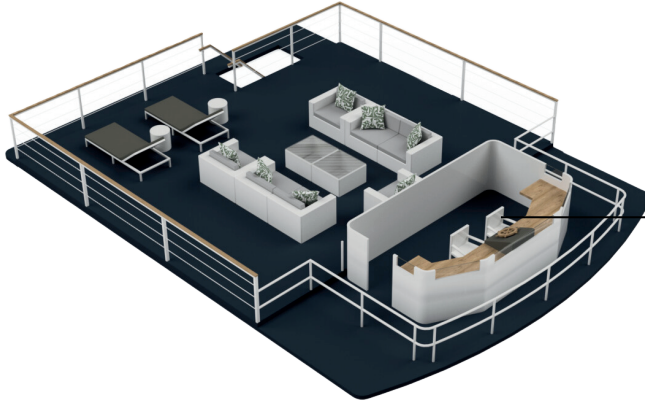

# DECK PLAN

# CHOBE PRINCESS

AFRICAN RIVER SAFARI  
BY MANTIS

Chobe Princess III

Skipper's Bridge

## UPPER DECK

---

Lounge

Dining Room

Pool Deck

## MIDDLE DECK

---

● Cabin