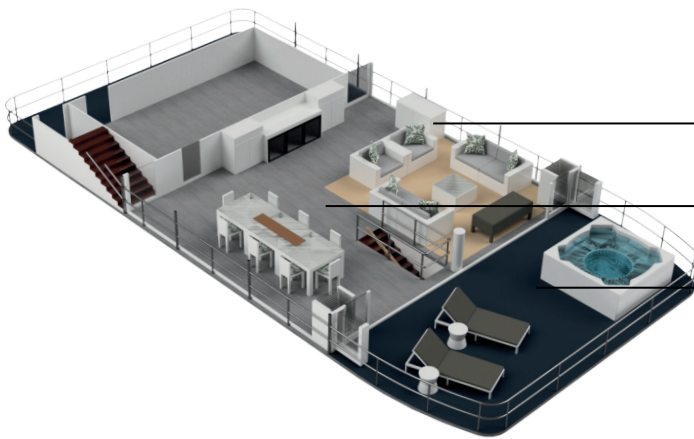

DECK PLAN

CHOBE PRINCESS

AFRICAN RIVER SAFARI
BY MANTIS

Chobe Princess II

Skipper's Bridge

UPPER DECK

Lounge

Dining Room

Pool Deck

MIDDLE DECK

● Cabin

LOWER DECK
