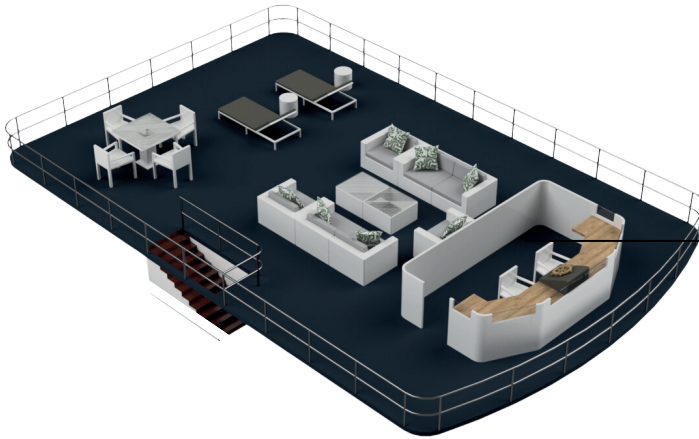

DECK PLAN

CHOBE PRINCESS

AFRICAN RIVER SAFARI
BY MANTIS

Chobe Princess II

Skipper's Bridge

UPPER DECK

Lounge

Dining Room

Pool Deck

MIDDLE DECK

● Cabin

LOWER DECK
