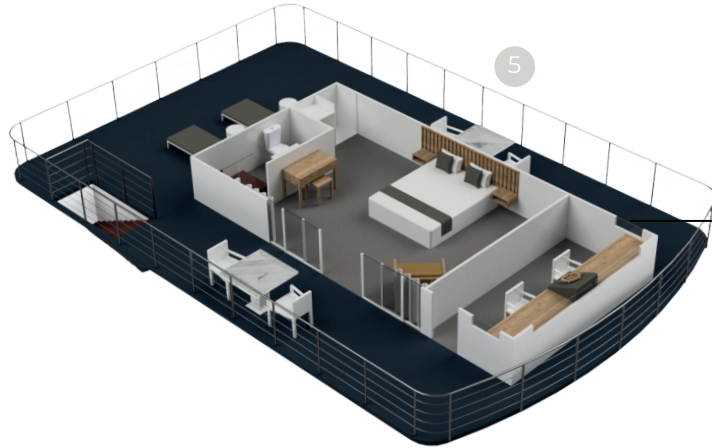

DECK PLAN

CHOBE PRINCESS

AFRICAN RIVER SAFARI
BY MANTIS

Chobe Princess I

Skipper's Bridge

UPPER DECK

Lounge

Dining Room

Pool Deck

MIDDLE DECK

● Cabin

LOWER DECK
