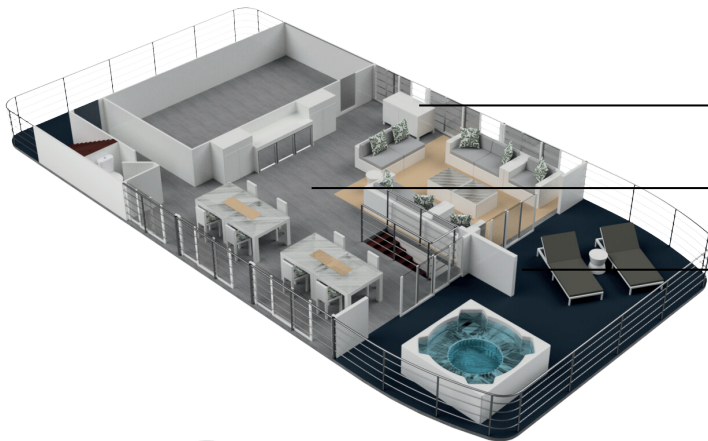

DECK PLAN

CHOBE PRINCESS

AFRICAN RIVER SAFARI
BY MANTIS

Chobe Princess I

Skipper's Bridge

UPPER DECK

Lounge

Dining Room

Pool Deck

MIDDLE DECK

● Cabin

LOWER DECK
