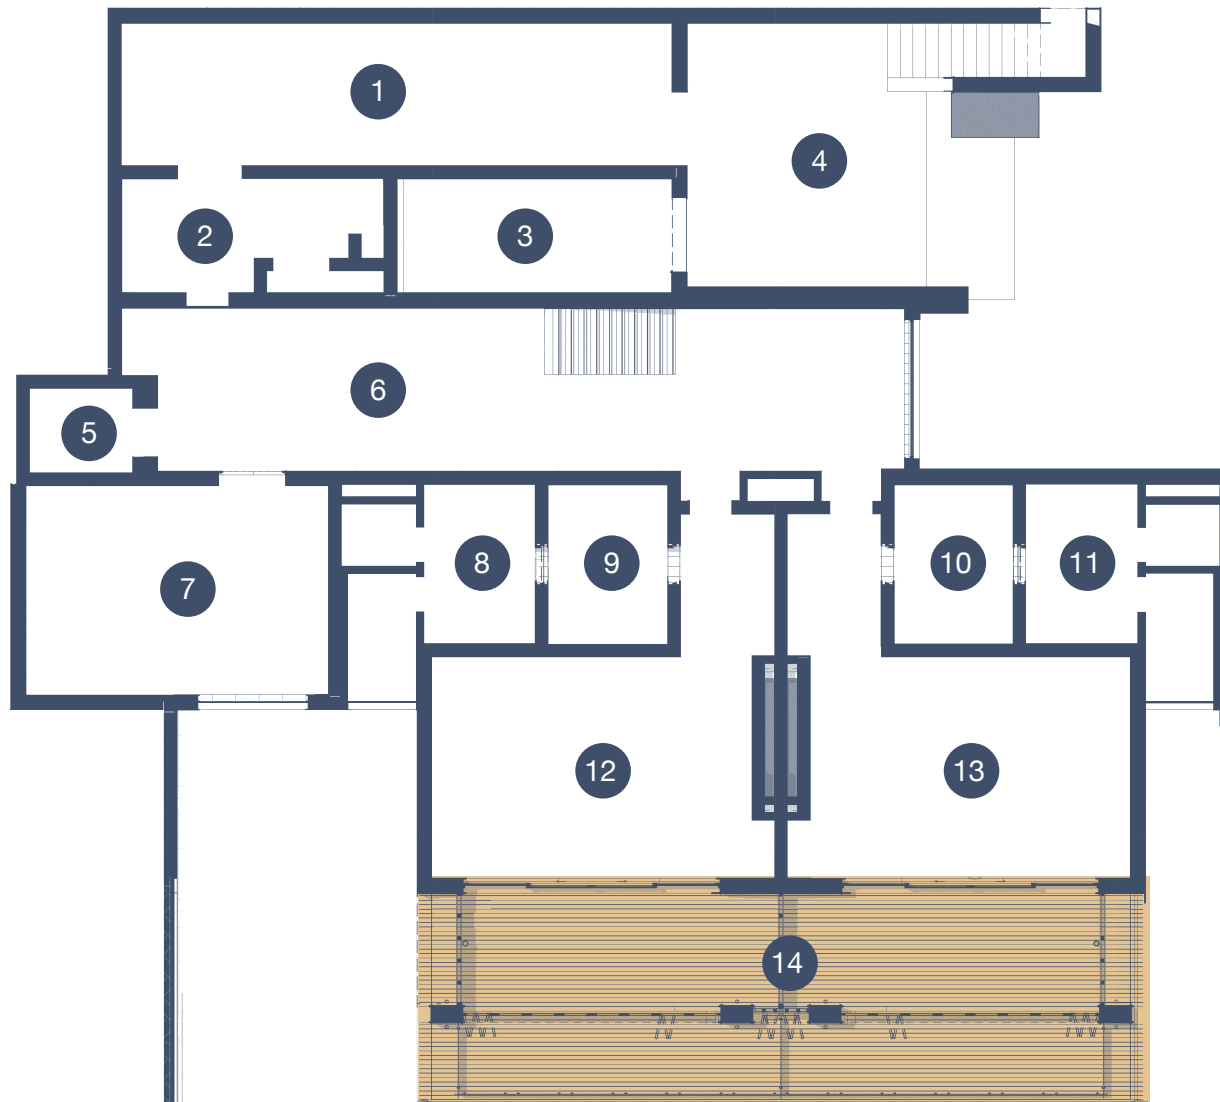

VILLA - LOWER GROUND

- | | | | |
|-----------------------|---------------------|---------------------|-------------------|
| 1 Store | 5 Lift | 9 Walk-in closet 3 | 13 Double bedroom |
| 2 Server room | 6 Lobby & stairwell | 10 Walk-in closet 4 | 14 Balcony |
| 3 Plant room | 7 Gym | 11 Bathroom 4 | |
| 4 Mechanical services | 8 Bathroom 3 | 12 Twin bedroom | |

VILLA - FIRST LEVEL

- | | | | | |
|-------------------------------|-------------------------|------------------|---------------------|-----------------|
| 1 Staff bedroom 1 | 6 Staff WC | 11 Dining room | 16 Bathroom 1 | 21 Twin bedroom |
| 2 Staff bedroom 2 | 7 Kitchen | 12 Living room | 17 Walk-in closet 1 | 22 Balcony |
| 3 Service yard | 8 Multi functional room | 13 Terrace | 18 Walk-in closet 2 | |
| 4 Security booth | 9 Entrance lobby | 14 Jacuzzi | 19 Bathroom 2 | |
| 5 Staff Kitchen & living area | 10 Wine store | 15 Swimming pool | 20 Double Bedroom | |