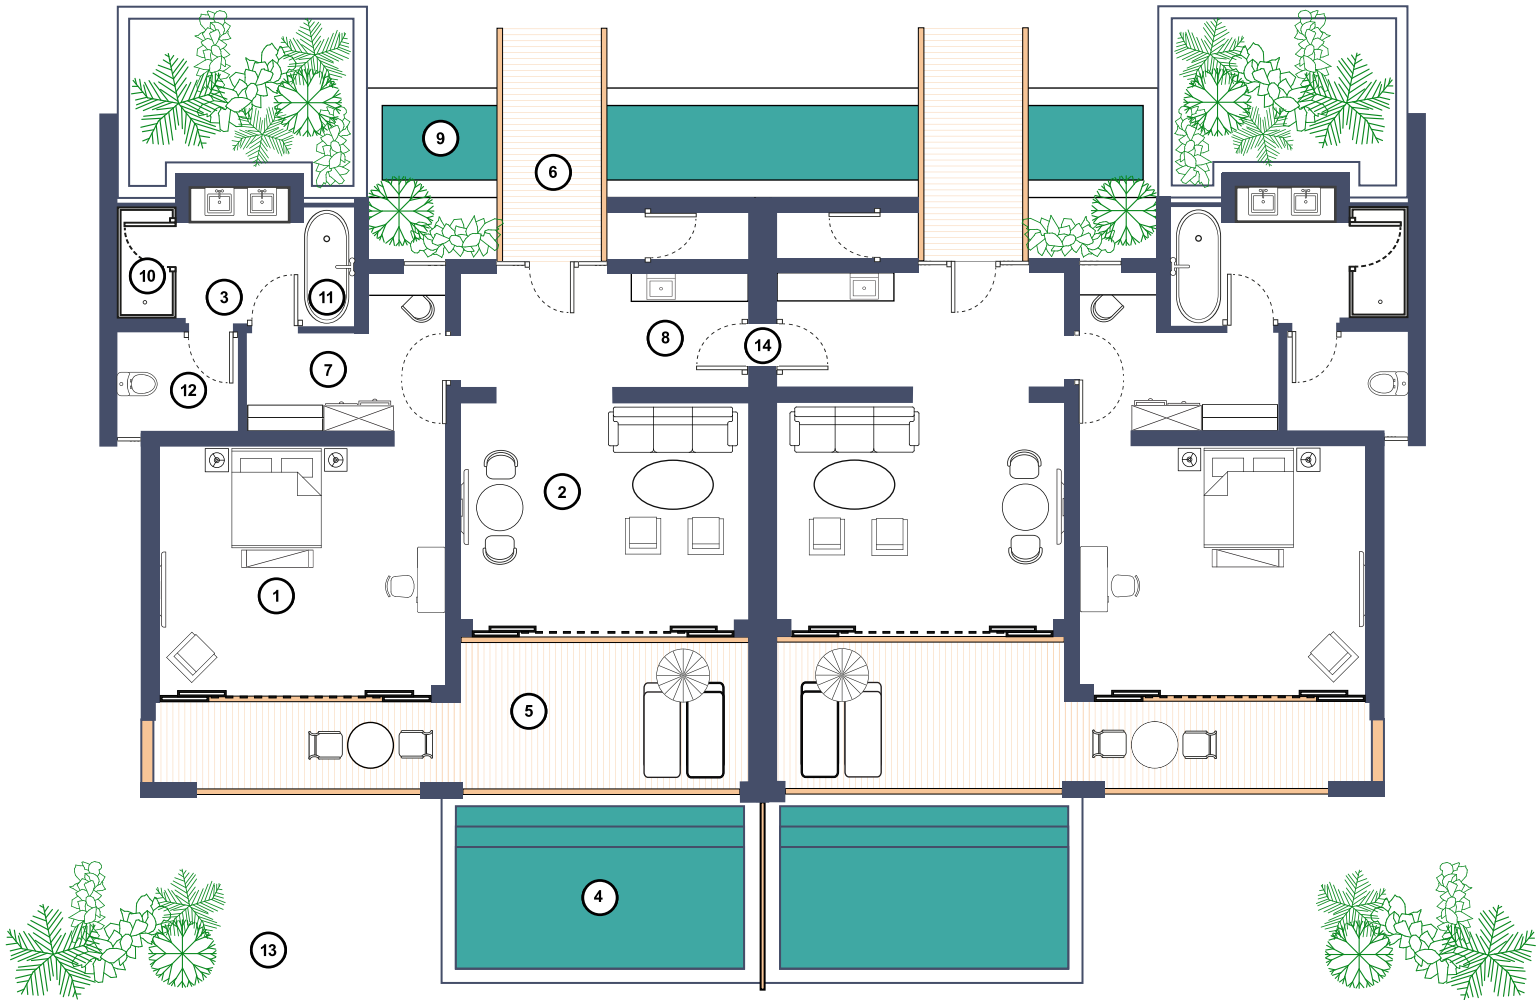

DELAIRE
G R A F F
 ESTATE

SUPERIOR LODGE

- | | |
|--------------------------|----------------------|
| ① BEDROOM | ⑧ WETBAR |
| ② LIVING ROOM | ⑨ POND |
| ③ EN-SUITE BATHROOM | ⑩ SHOWER |
| ④ PRIVATE HEATED POOL | ⑪ BATH |
| ⑤ POOL TERRACE | ⑫ W/C |
| ⑥ ENTRANCE | ⑬ VINEYARD VIEWS |
| ⑦ DRESSING ROOM CLOSET | ⑭ INTERLEADING DOORS |