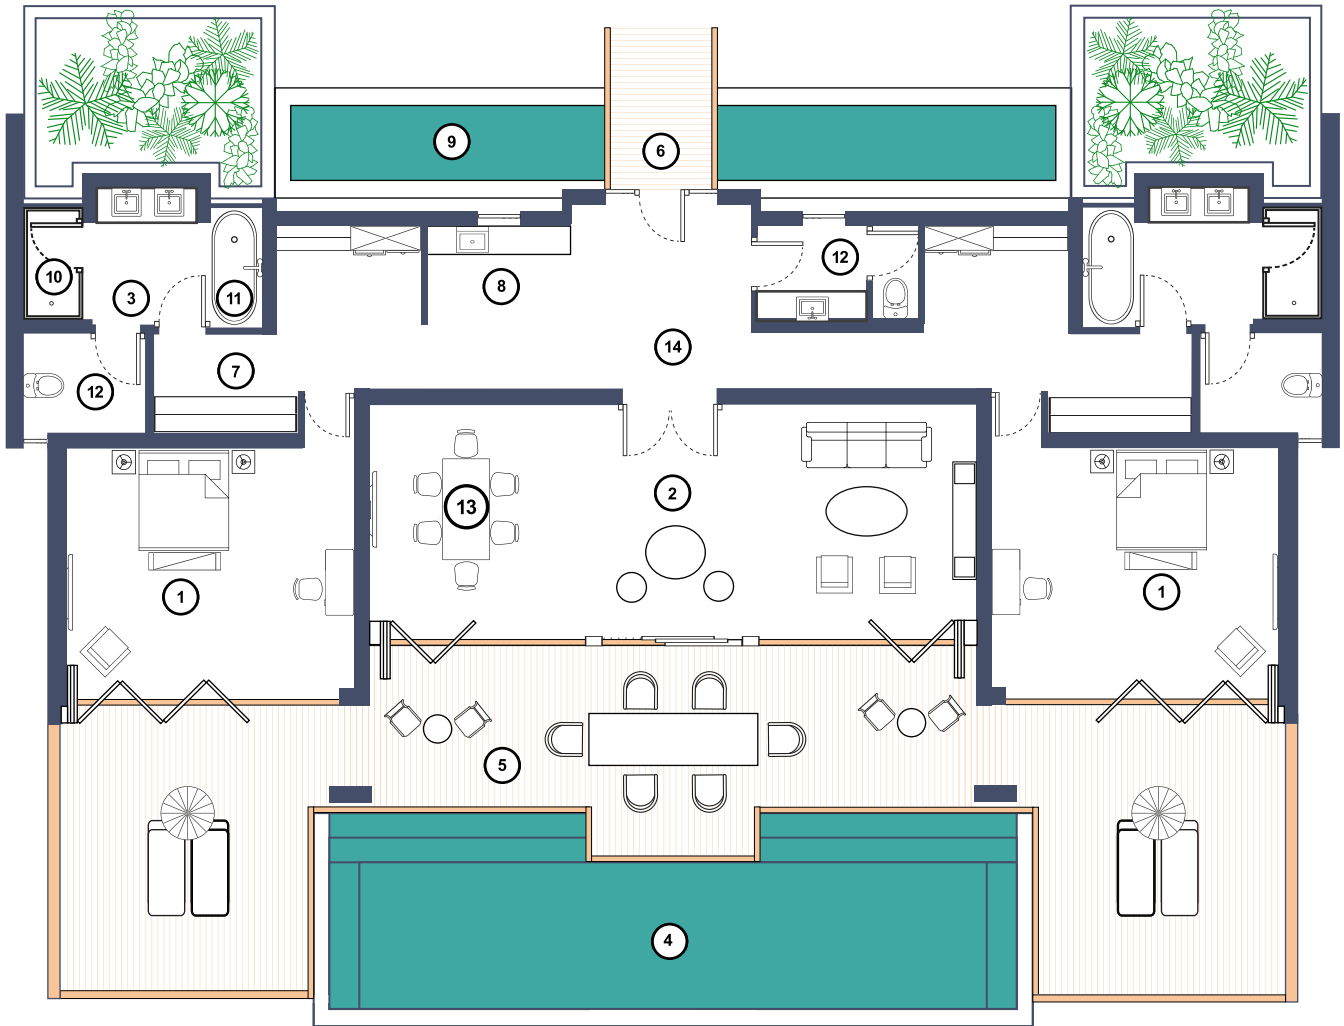

DELAIRE  
GRAFF  
ESTATE

PRESIDENTIAL 1

- |                              |                        |
|------------------------------|------------------------|
| ① BEDROOM                    | ⑧ WETBAR               |
| ② LIVING ROOM WITH FIREPLACE | ⑨ POND                 |
| ③ EN-SUITE BATHROOM          | ⑩ SHOWER               |
| ④ PRIVATE HEATED POOL        | ⑪ BATH                 |
| ⑤ DINING TERRACE             | ⑫ W/C / GUEST CLOAK    |
| ⑥ ENTRANCE                   | ⑬ PRIVATE DINING SPACE |
| ⑦ DRESSING ROOM   CLOSET     | ⑭ INTERLEADING DOORS   |