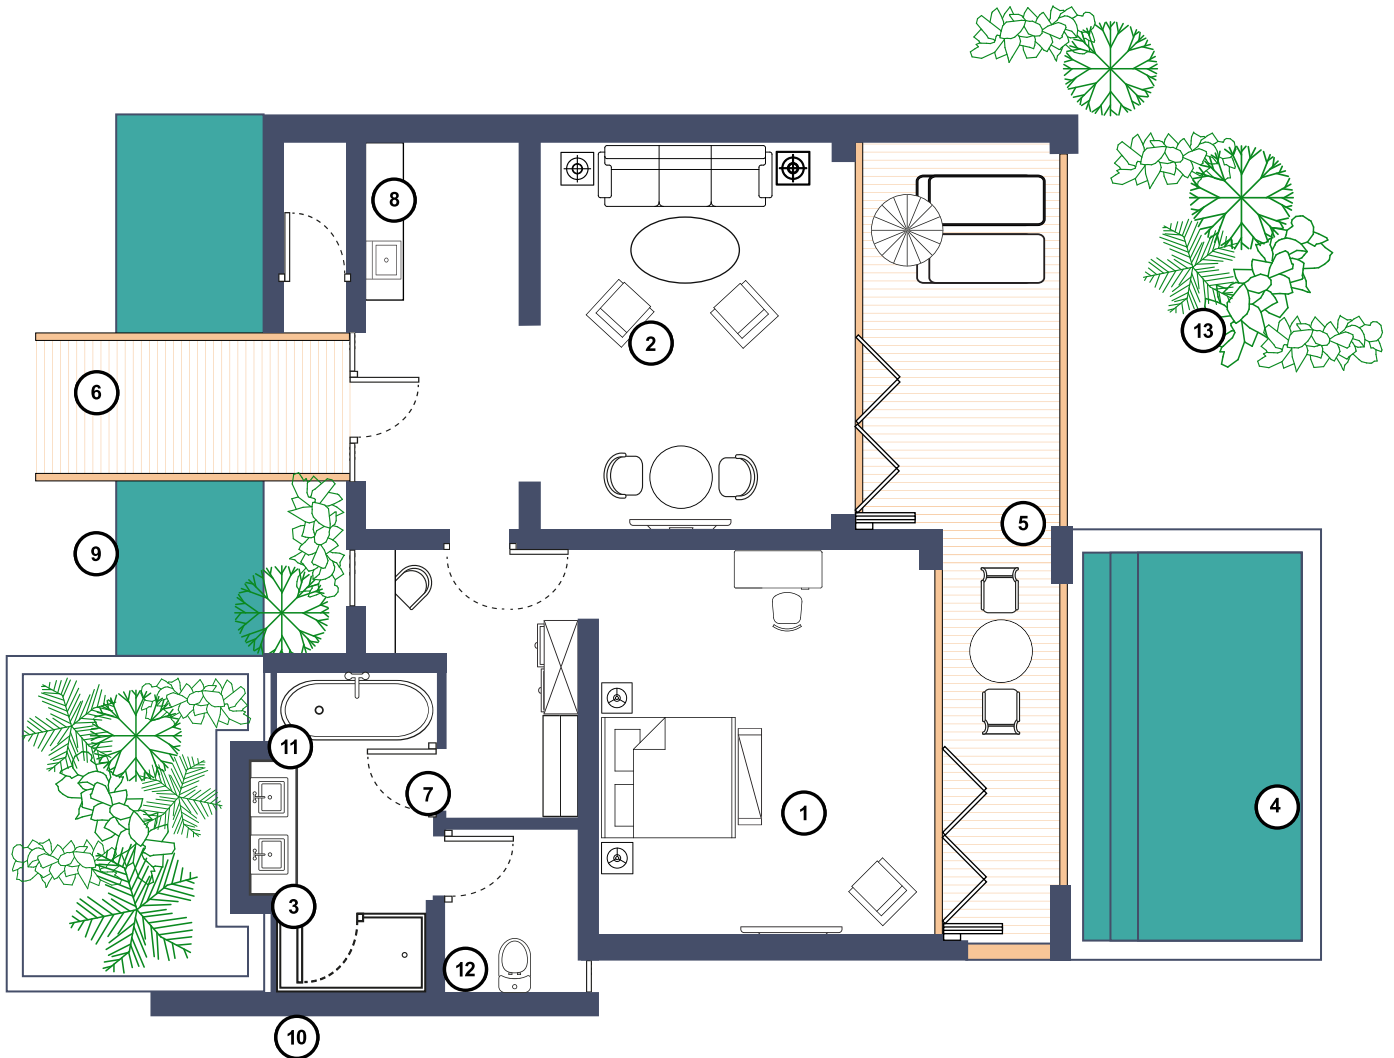

DELAIRE
GRAFF
ESTATE

LUXURY LODGE

- | | | | |
|---|------------------------|---|----------------|
| ① | BEDROOM | ⑧ | WETBAR |
| ② | LIVING ROOM | ⑨ | POND |
| ③ | EN-SUITE BATHROOM | ⑩ | SHOWER |
| ④ | PRIVATE HEATED POOL | ⑪ | BATH |
| ⑤ | POOL TERRACE | ⑫ | W/C |
| ⑥ | ENTRANCE | ⑬ | VINEYARD VIEWS |
| ⑦ | DRESSING ROOM CLOSET | | |