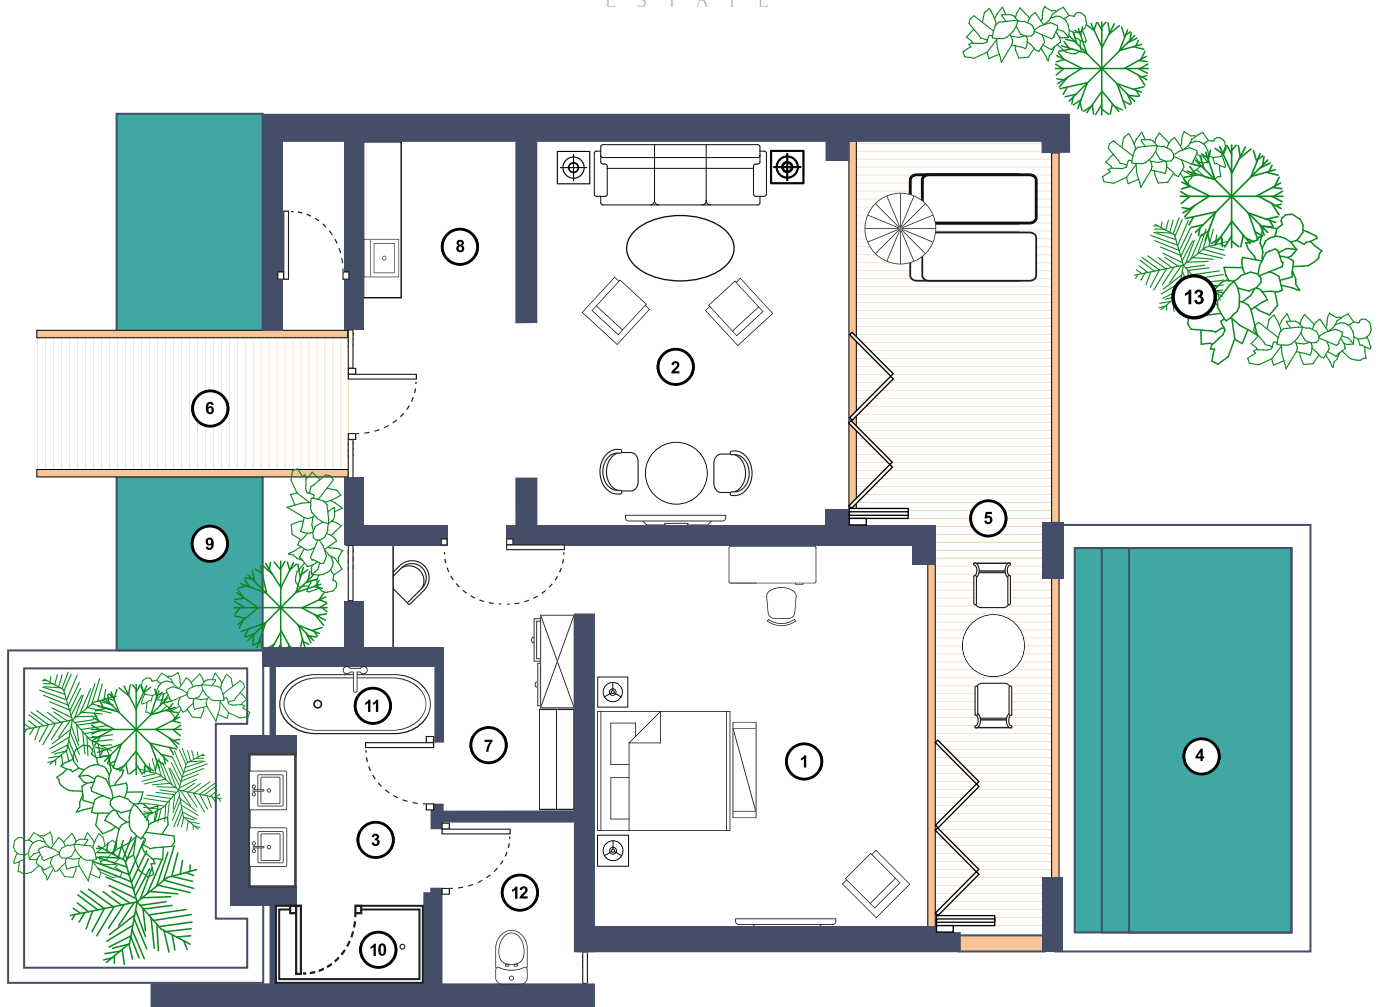

DELAIRE
GRAFF
 ESTATE

GARDEN LODGE

- | | |
|--|---|
| <ul style="list-style-type: none"> ① BEDROOM ② LIVING ROOM ③ EN-SUITE BATHROOM ④ PRIVATE HEATED POOL ⑤ POOL TERRACE ⑥ ENTRANCE ⑦ DRESSING ROOM CLOSET | <ul style="list-style-type: none"> ⑧ WETBAR ⑨ POND ⑩ SHOWER ⑪ BATH ⑫ W/C ⑬ GARDEN VIEWS |
|--|---|