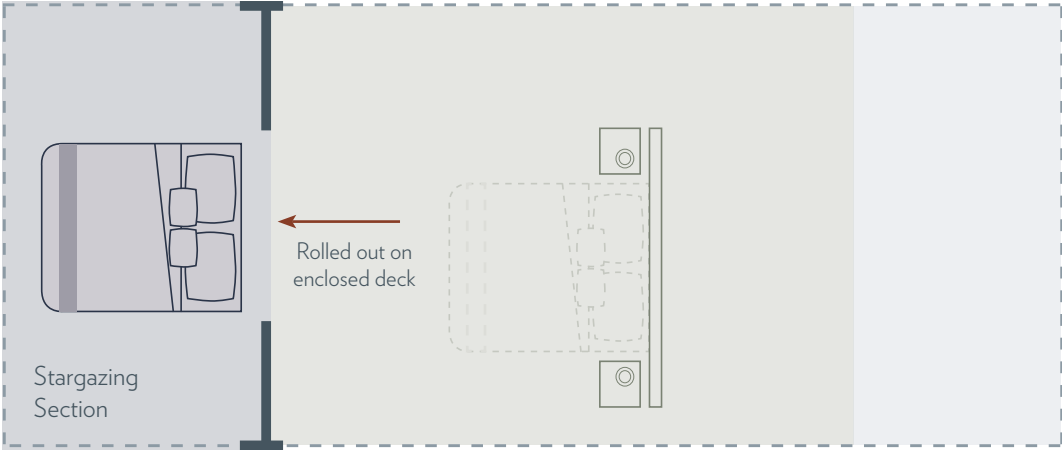

OLAKIRA MIGRATION CAMP

SERENGETI

Asilia

THE BED ROLLED INTO THE STARGAZING SECTION

◀ VIEW

STARGAZING TENT LAYOUT