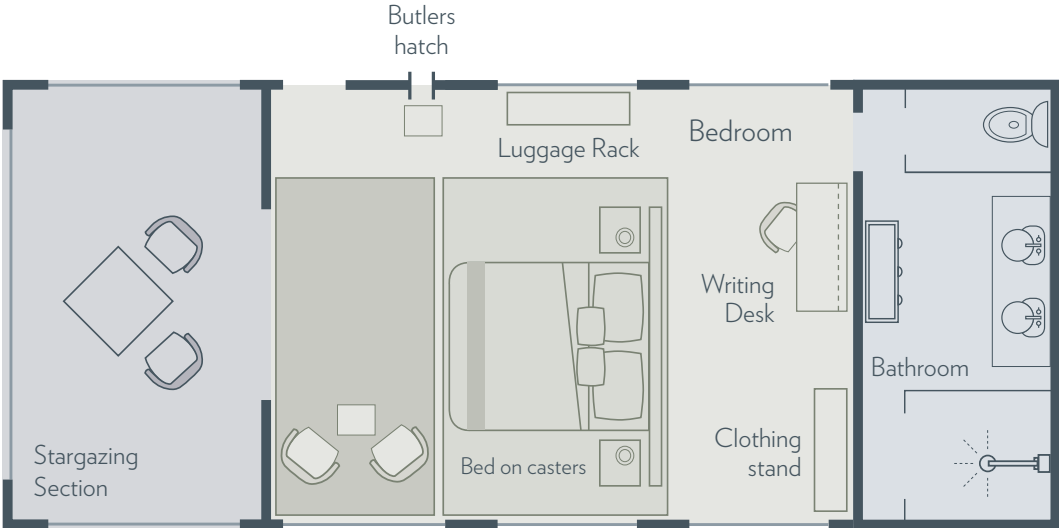

OLAKIRA MIGRATION CAMP

SERENGETI

Asilia

THE BED ROLLED INTO THE STARGAZING SECTION

◀ VIEW

STARGAZING TENT LAYOUT