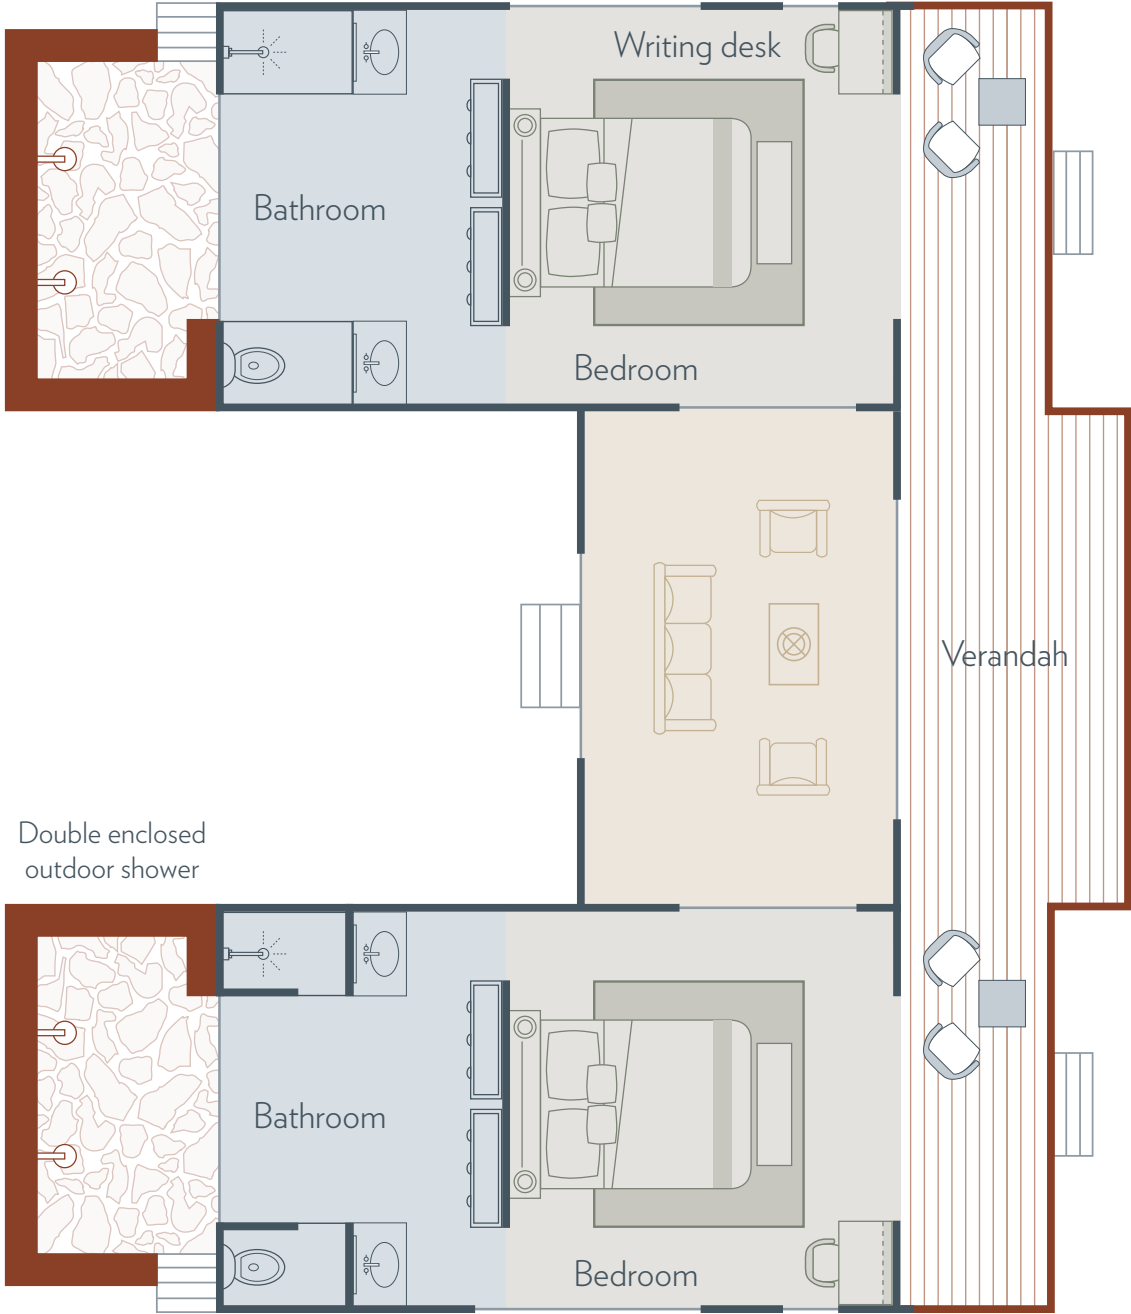

# NABOISHO CAMP

MARA NABOISHO CONSERVANCY

*Asilia*

Double enclosed  
outdoor shower

VIEW ➤

GUEST TENT

# NABOISHO CAMP

MARA NABOISHO CONSERVANCY

*Asilia*

VIEW ➤

FAMILY SUITE