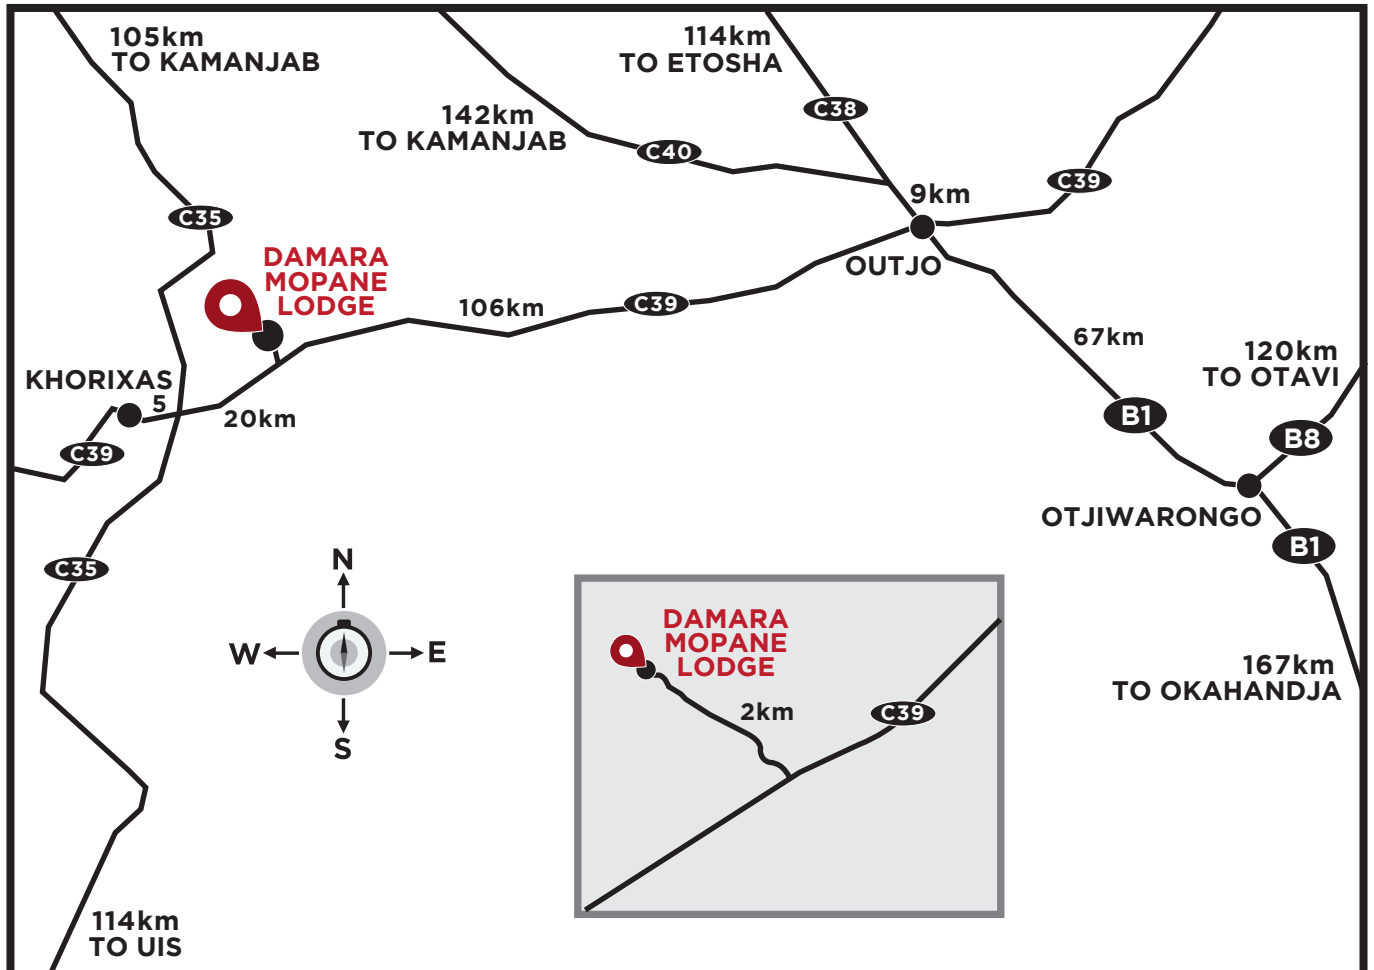

DIRECTIONS TO DAMARA MOPANE LODGE

DAMARA MOPANE LODGE

20km east of Khorixas on the C 39

Lodge direct:	+264 (0)84 00 7340
GPS Coordinates:	S 20° 18.080 E 15° 10.559
Head office:	+264 (0)61 - 427 200
Emergency / after hrs:	+264 (0)81 - 129 2424
Central reservation hours:	Monday to Friday 08h00-17h00