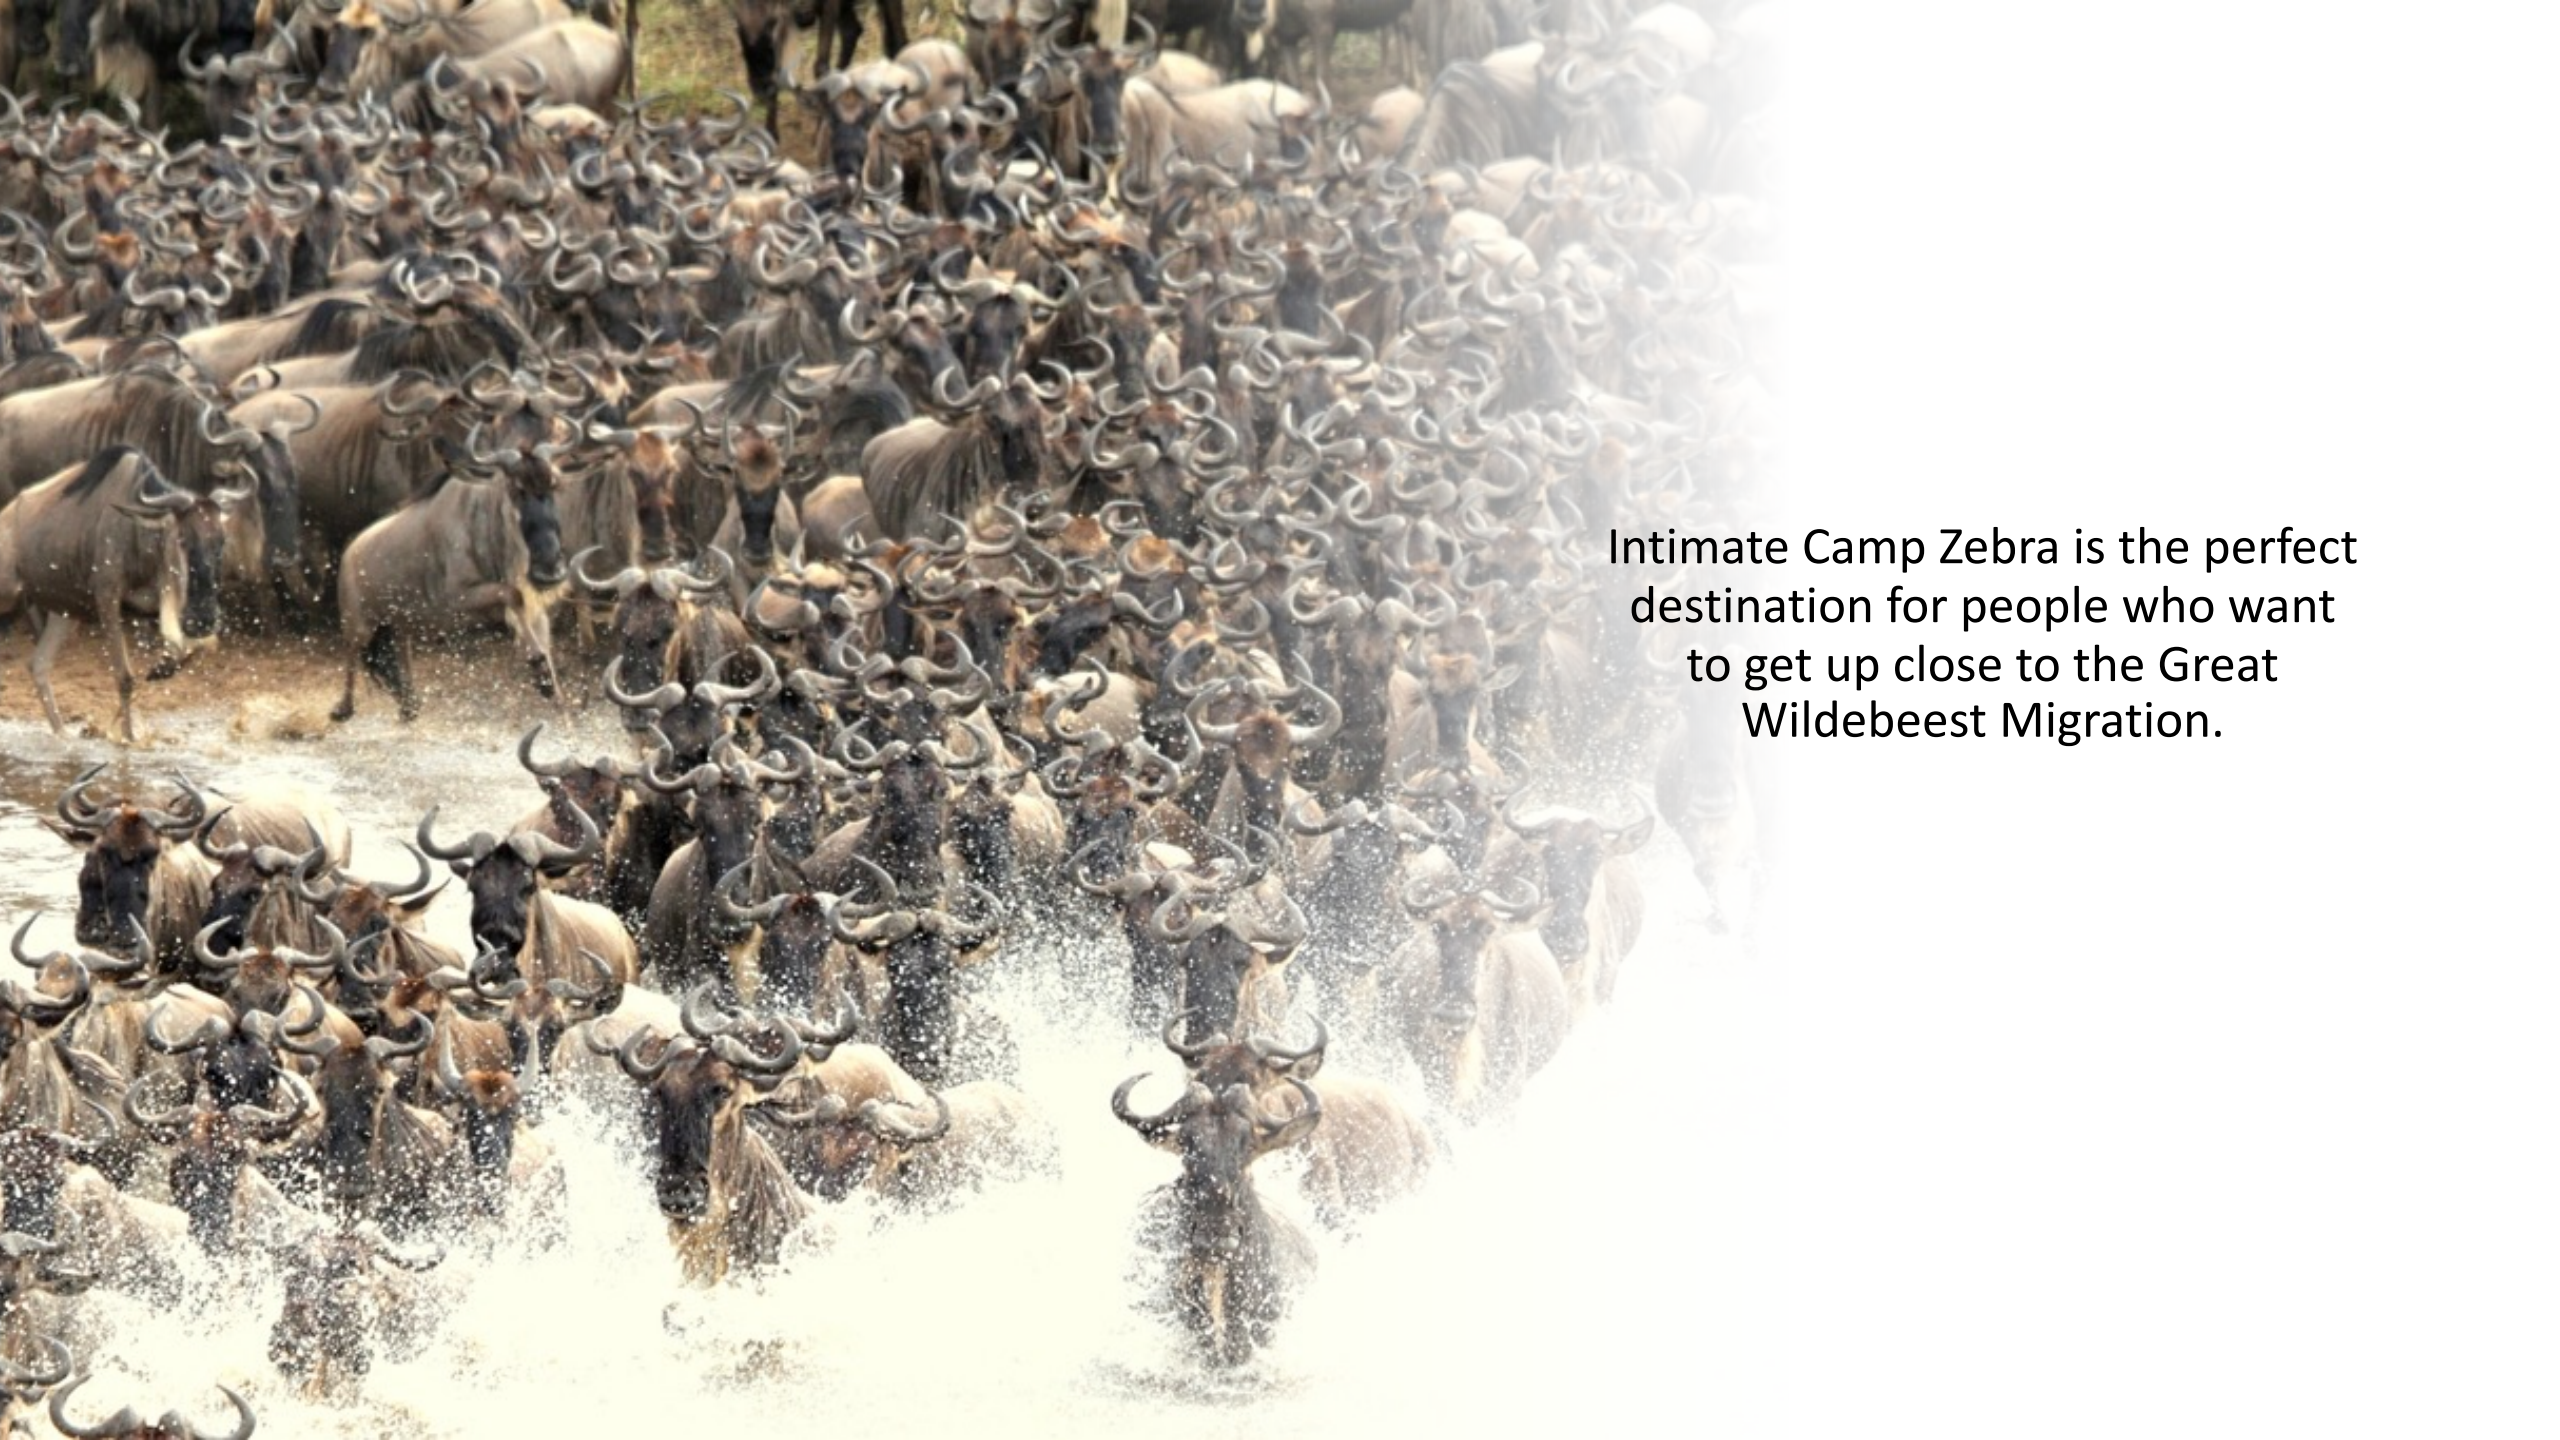

INTIMATE CAMP ZEBRA

Tracking the Great Wildebeest Migration around the Serengeti National Park

Intimate Camp Zebra follows
the Great Wildebeest
Migration from the North to
the South of the Serengeti
Ecosystem each year.

Intimate Camp Zebra has been designed to protect the environments in which it operates.

Intimate Camp Zebra can be booked on a 'Full Board' or 'Game Package' basis as required.

Intimate Camp Zebra is the perfect destination for people who want to get up close to the Great Wildebeest Migration.