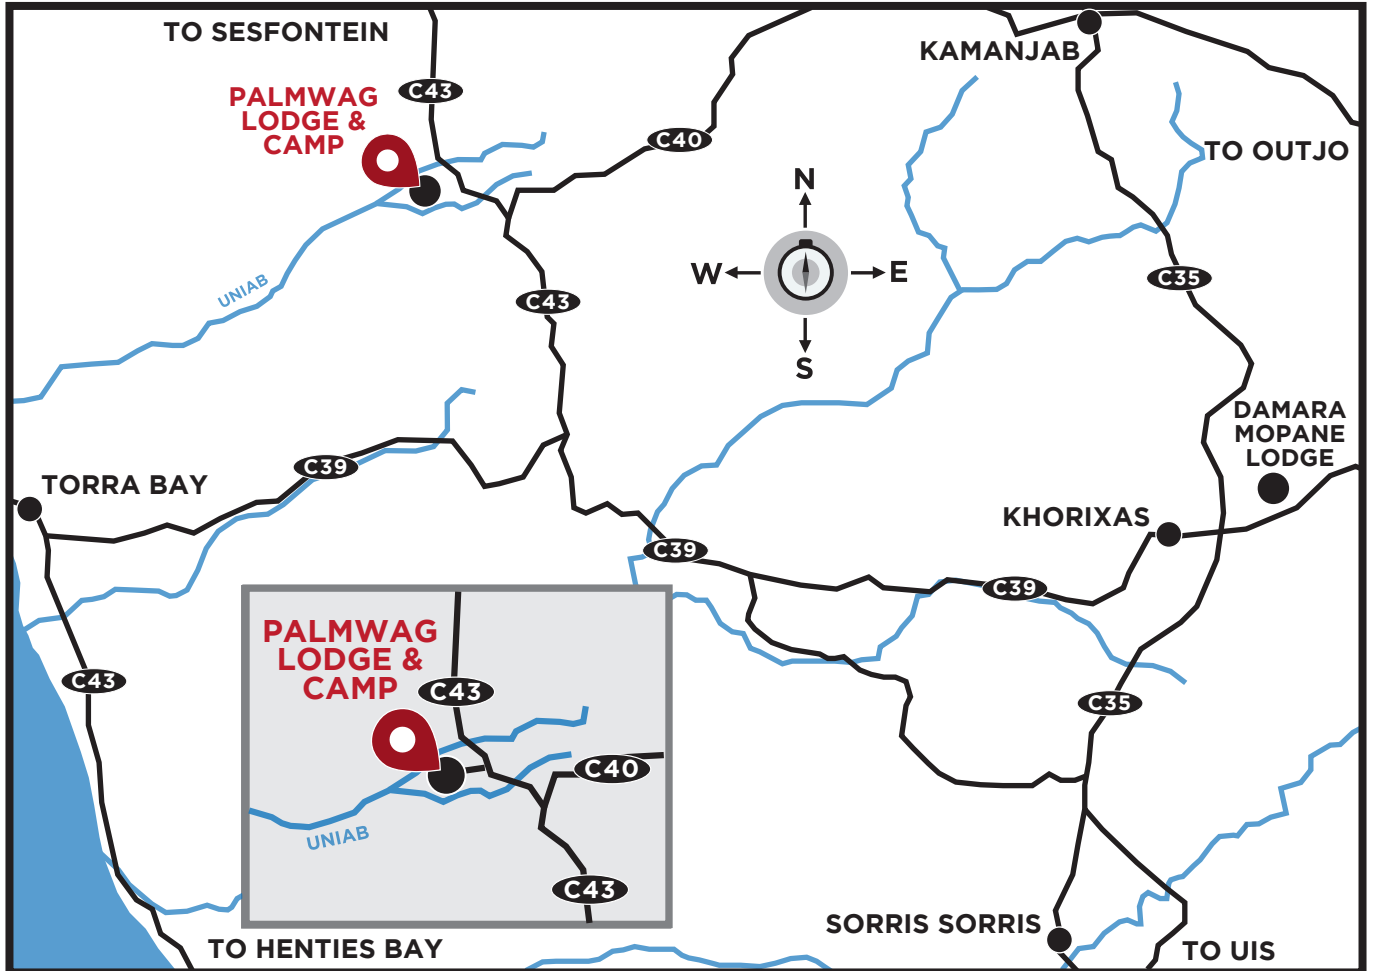

# DIRECTIONS TO PALMWAG LODGE & CAMP

## **PALMWAG LODGE & CAMP**

6 km north of the C43/C40 junction (Damaraland)

Palmwag Lodge & Camp direct: +264 (0)84 000 7380

GPS Coordinates: 19°53'8.70"S 13°56'12.95"E

Head office: +264 (0)61 - 427 200

Emergency / after hrs: +264 (0)81 129 2424

Central reservation hours: Monday to Friday 08h00-17h00