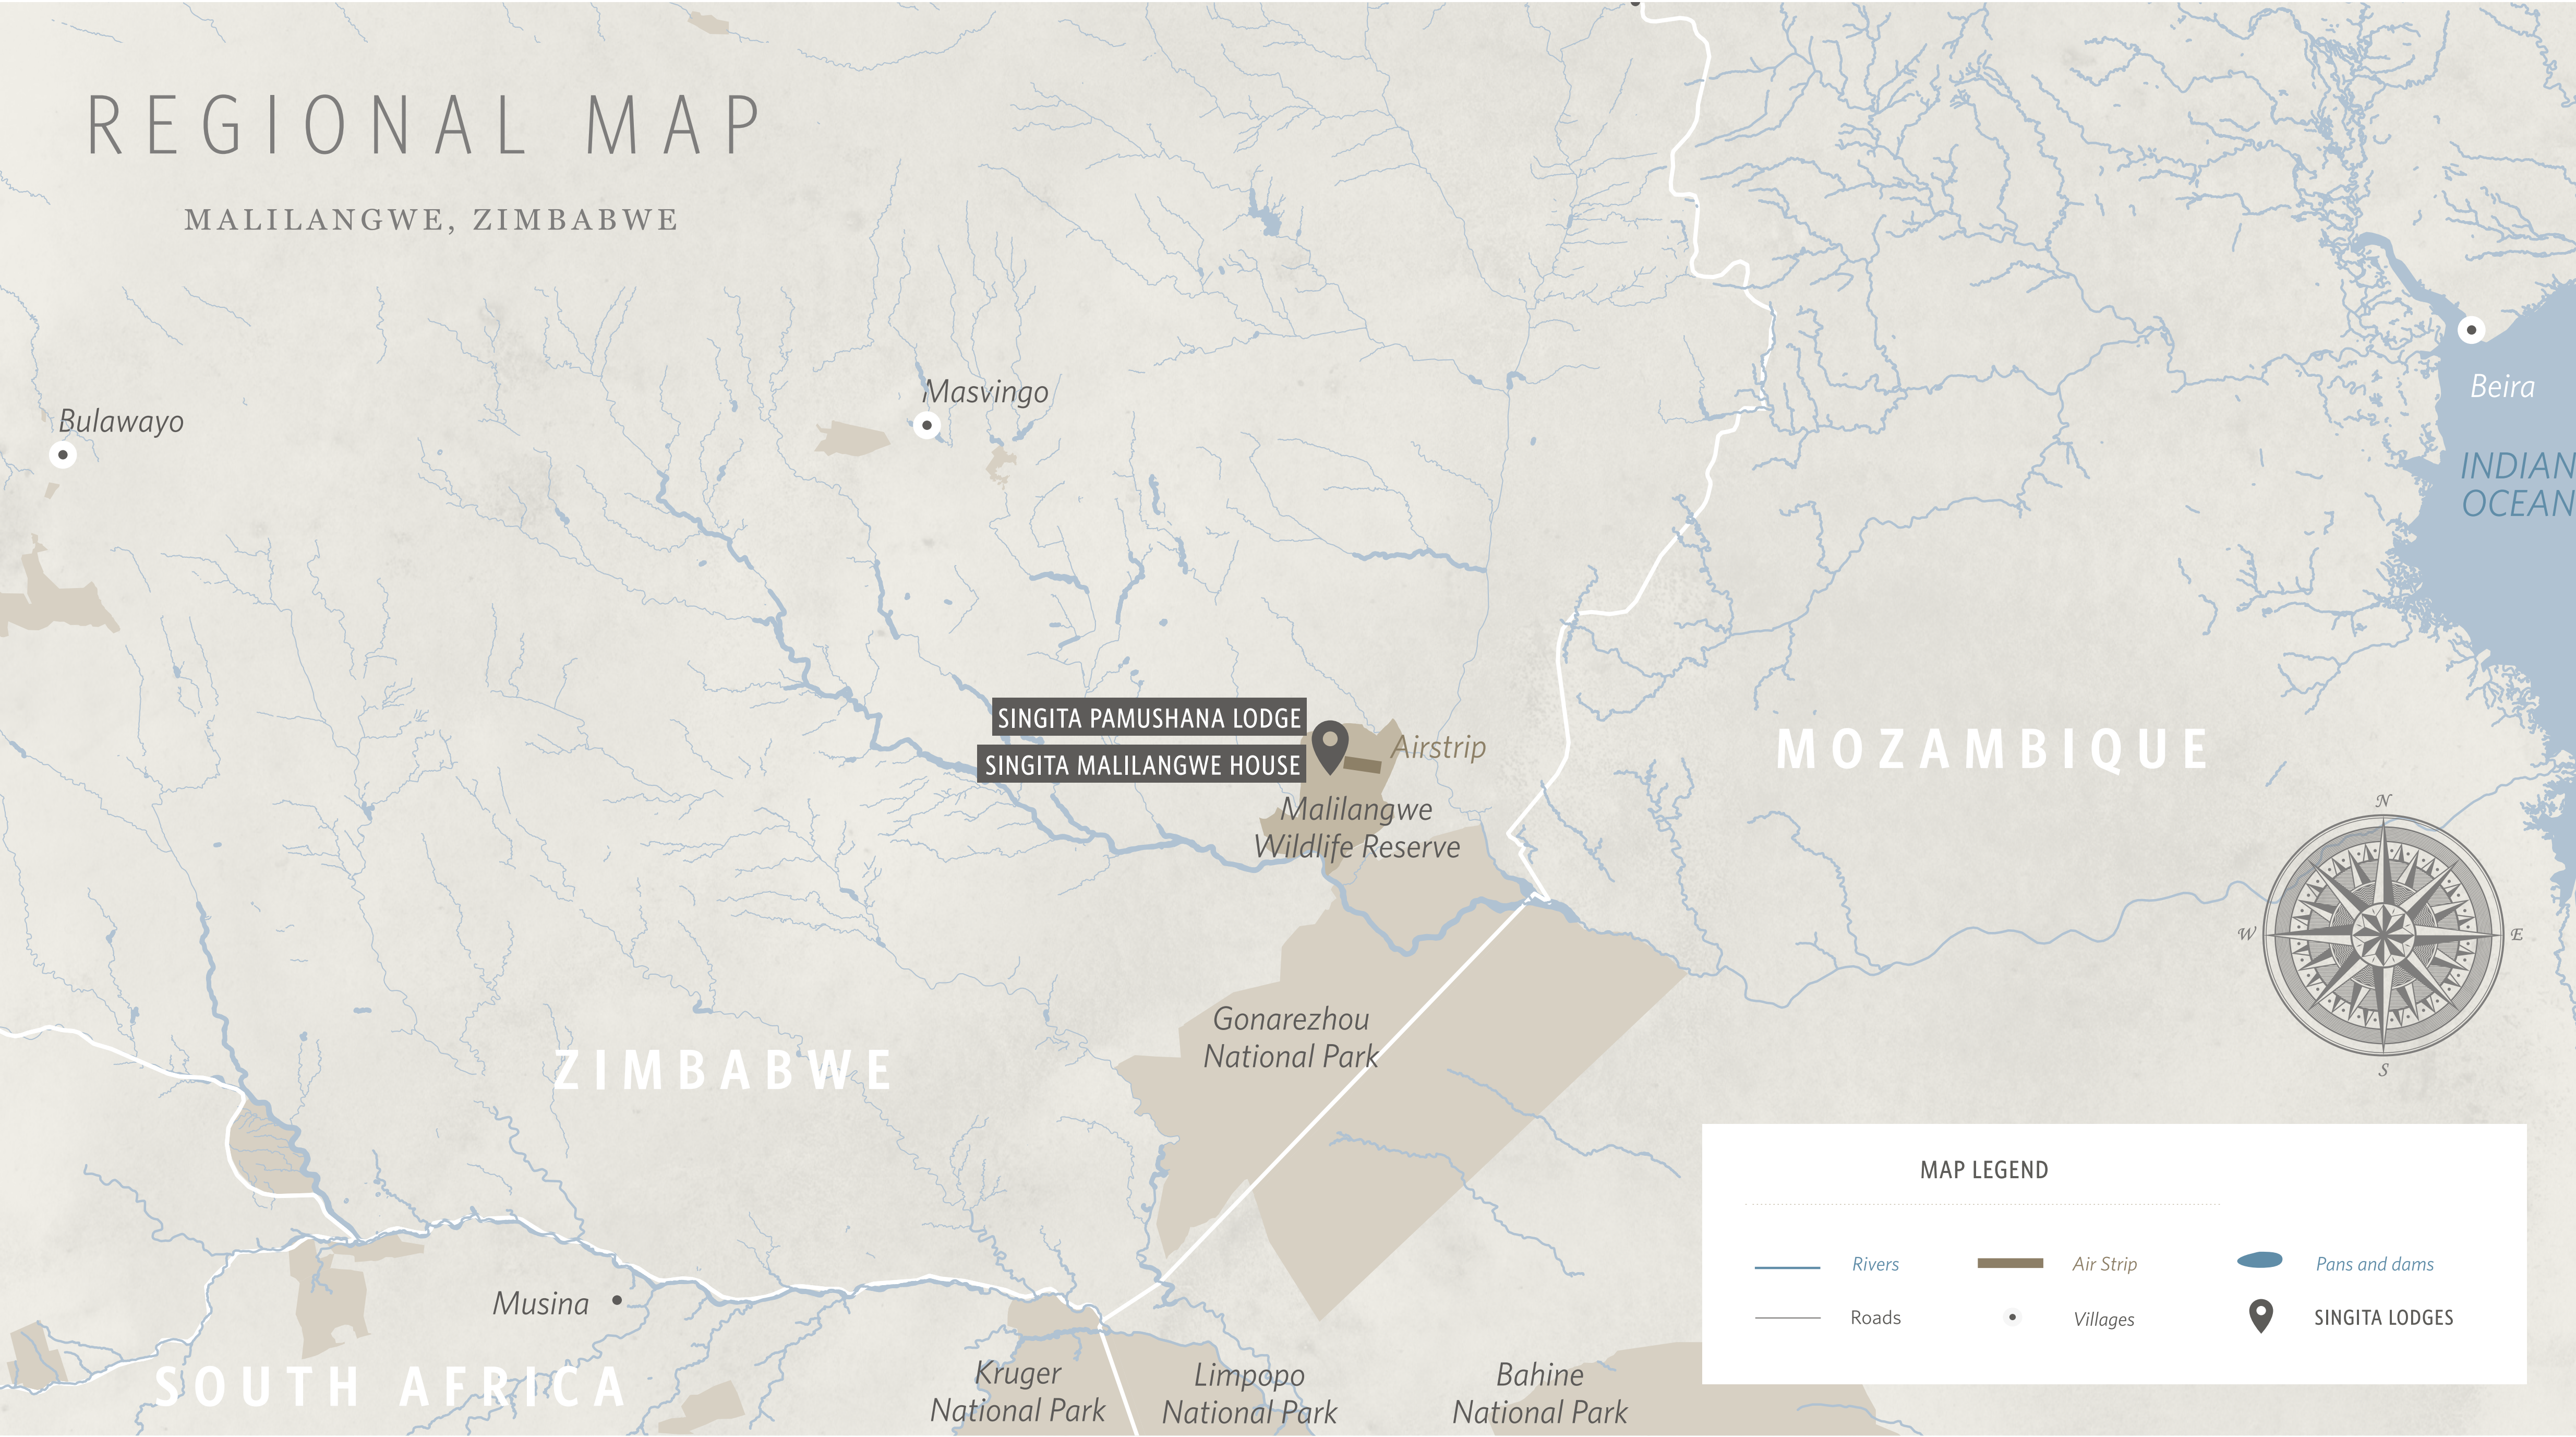

REGIONAL MAP

MALILANGWE, ZIMBABWE

Bulawayo

Masvingo

Beira

INDIAN OCEAN

SINGITA PAMUSHANA LODGE

SINGITA MALILANGWE HOUSE

Airstrip

Malilangwe Wildlife Reserve

MOZAMBIQUE

ZIMBABWE

Gonarezhou National Park

SOUTH AFRICA

Musina

Kruger National Park

Limpopo National Park

Bahine National Park

MAP LEGEND

- Rivers
- Roads
- Air Strip
- Villages
- Pans and dams
- SINGITA LODGES

REGIONAL MAP

MALILANGWE, ZIMBABWE

MAP LEGEND

-  Rivers
-  Roads
-  Air Strip
-  Villages
-  Pans and dams
-  SINGITA LODGES