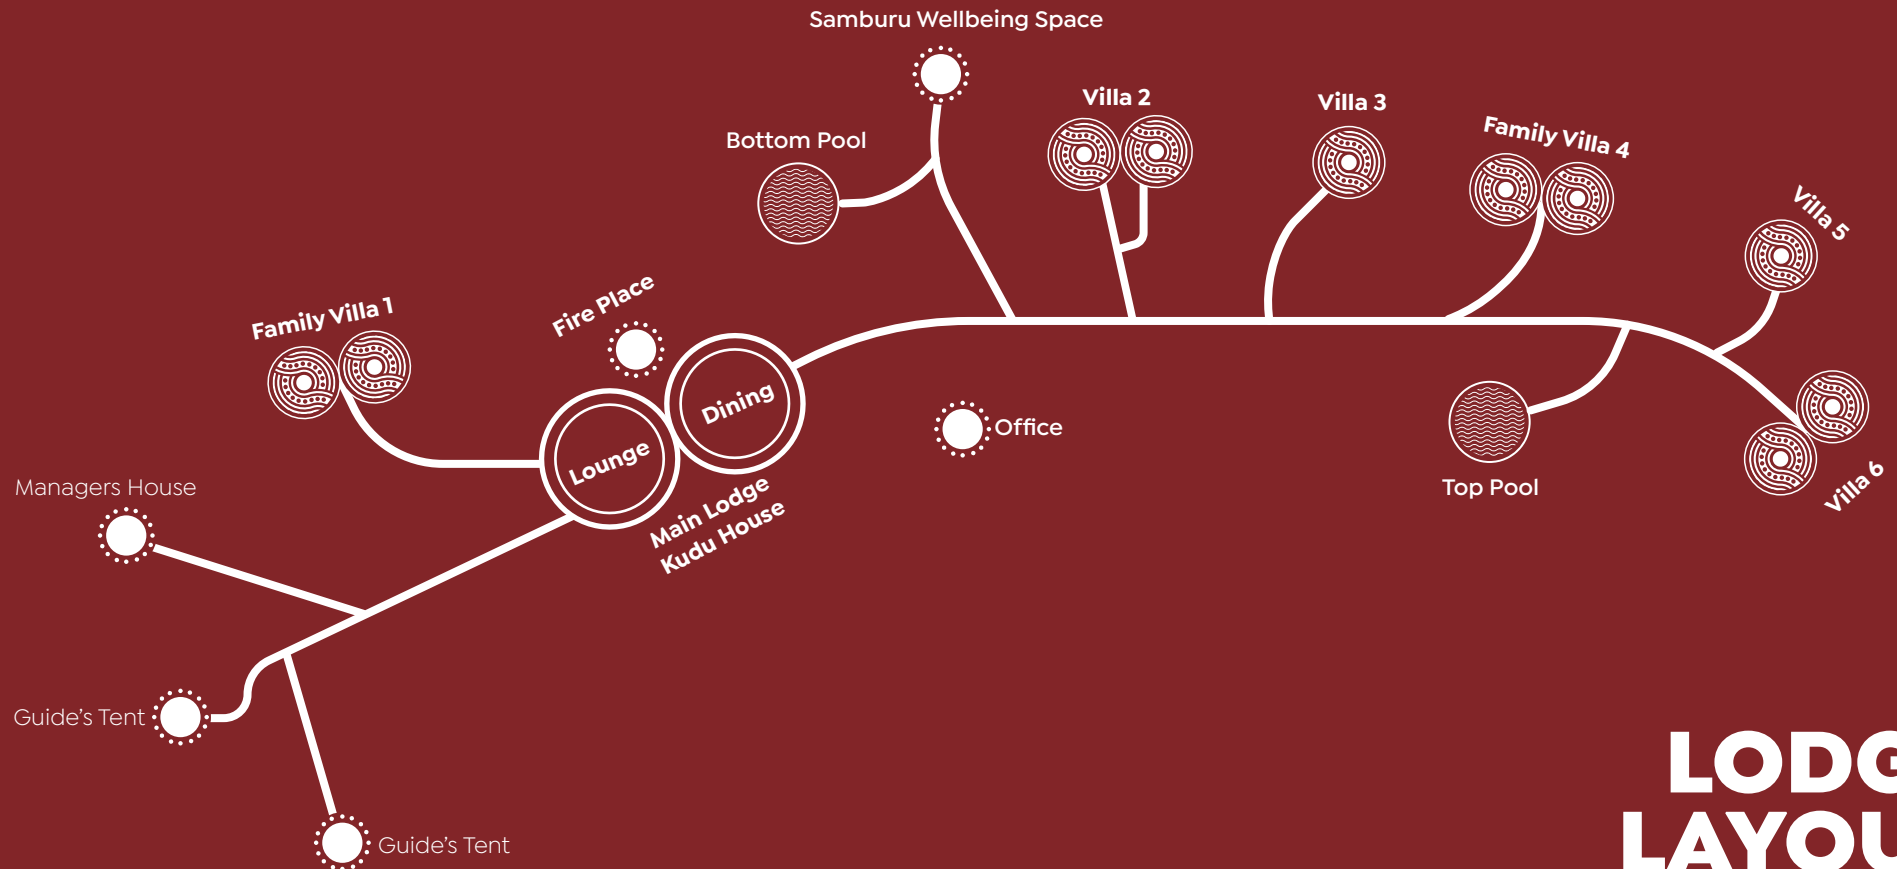

# SARUNI BASECAMP

SAMBURU

Waterhole

Photographic Hide

## VIEW OVER KALAMA CONSERVANCY

# LODGE LAYOUT

[WWW.SARUNIBASECAMP.COM](http://WWW.SARUNIBASECAMP.COM)