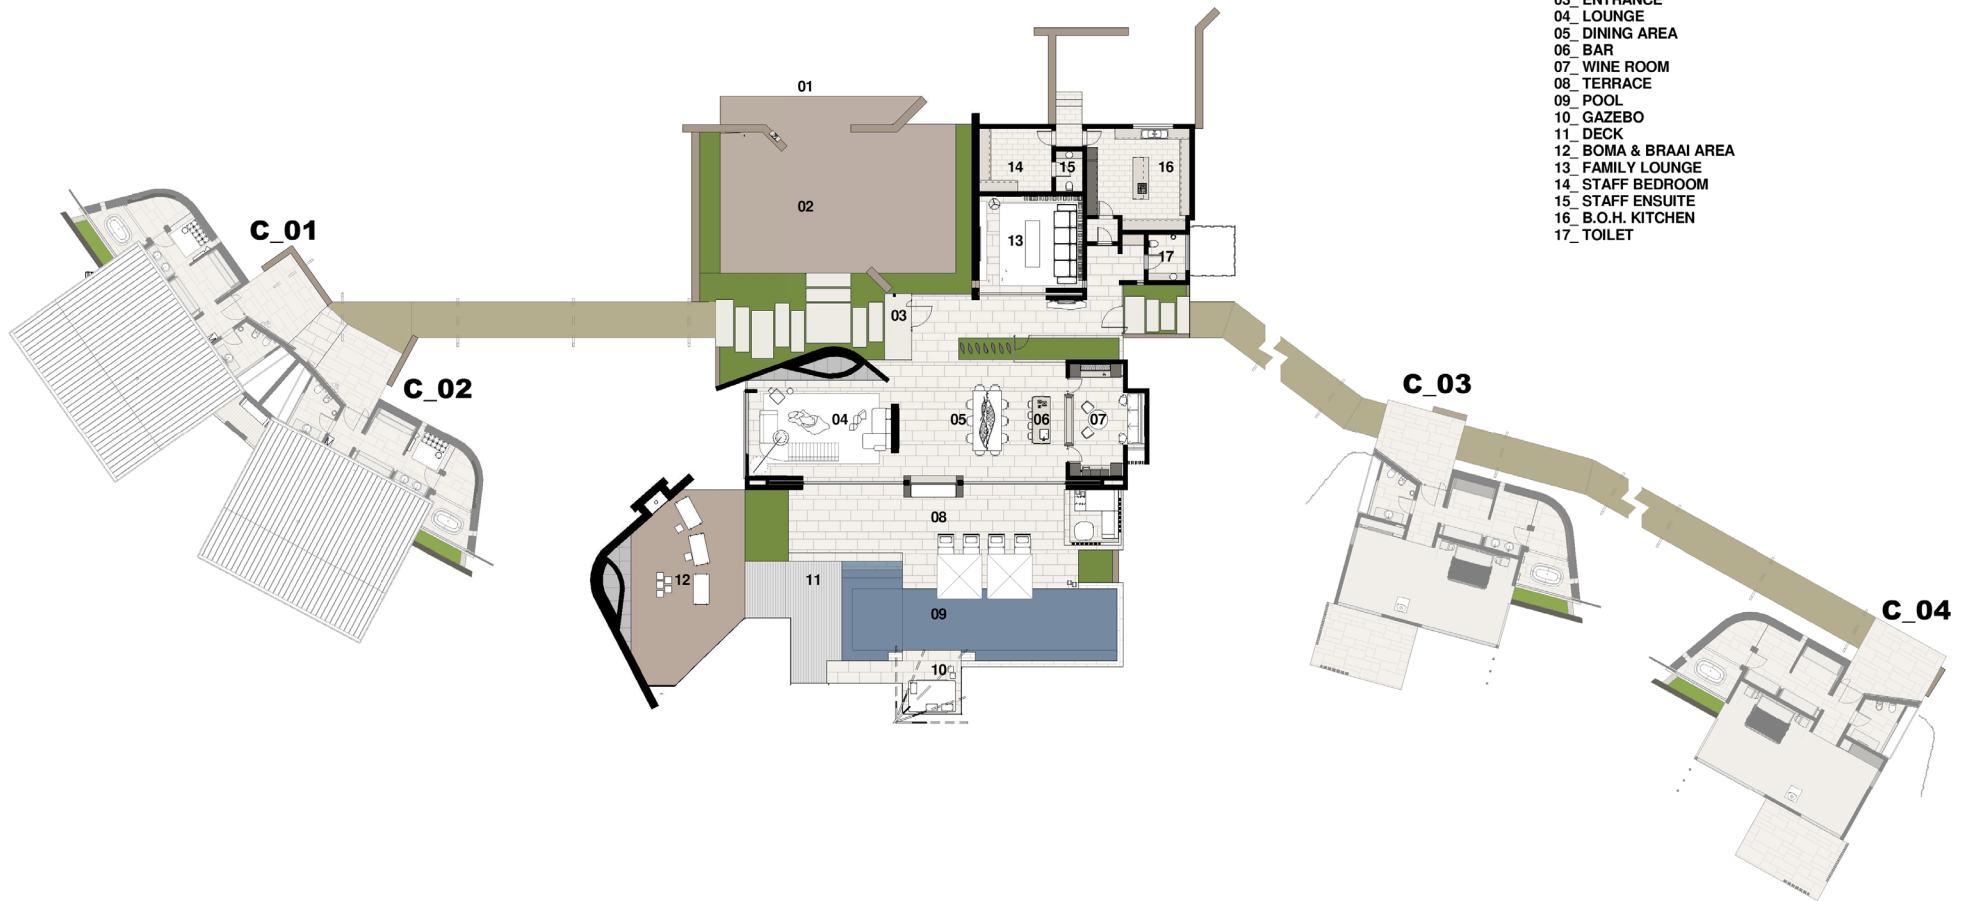

# KARULA VILLA

KARULA VILLA  
GUEST SUITE

640 sqm / 6900 sqft  
130 sqm / 1400 sqft

- 01\_ APPROACH
- 02\_ DRIVEWAY
- 03\_ ENTRANCE
- 04\_ LOUNGE
- 05\_ DINING AREA
- 06\_ BAR
- 07\_ WINE ROOM
- 08\_ TERRACE
- 09\_ POOL
- 10\_ GAZEBO
- 11\_ DECK
- 12\_ BOMA & BRAAI AREA
- 13\_ FAMILY LOUNGE
- 14\_ STAFF BEDROOM
- 15\_ STAFF ENSUITE
- 16\_ B.O.H. KITCHEN
- 17\_ TOILET