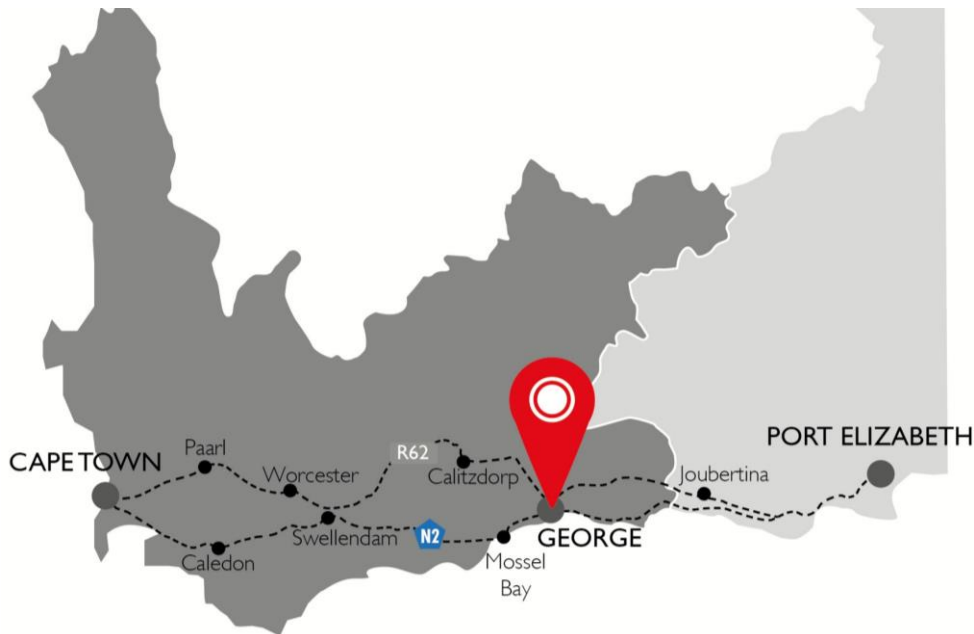

FANCOURT
— SOUTH AFRICA —

DIRECTIONS TO FANCOURT

GPS Co-ordinates:

-33.951142

22.406424

450 km from Cape Town

350 km from Port Elizabeth

Directions from George Airport

Fancourt is **7km** from the George Airport.

Turn left out of George Airport on R404. At stop street drive straight over the **R201** and continue on the **R404** through farmlands, direction Oudtshoorn. You will arrive at Fancourt that is situated on your right.

Directions from Port Elizabeth

About 350km from Port Elizabeth – 3.5 hours vehicle travelling time

Travel on the **N2** direction Cape Town. Take the George Airport / Herald's Bay turnoff.

Turn right on the **R404**, and continue past the airport. At stop street drive straight over the **R201** and continue on the **R404** through farmlands, direction Oudtshoorn. You will arrive at Fancourt that is situated on your right.

Directions from Cape Town

About **450km** from Cape Town – 4.5 hours vehicle travelling time

Travel on the **N2** direction Port Elizabeth. Take the George Airport / Herald's Bay turnoff.

Turn left on the **R404**, and continue past the airport. At stop street drive straight over the **R201** and continue on the **R404** through farmlands, direction Oudtshoorn. You will arrive at Fancourt that is situated on your right