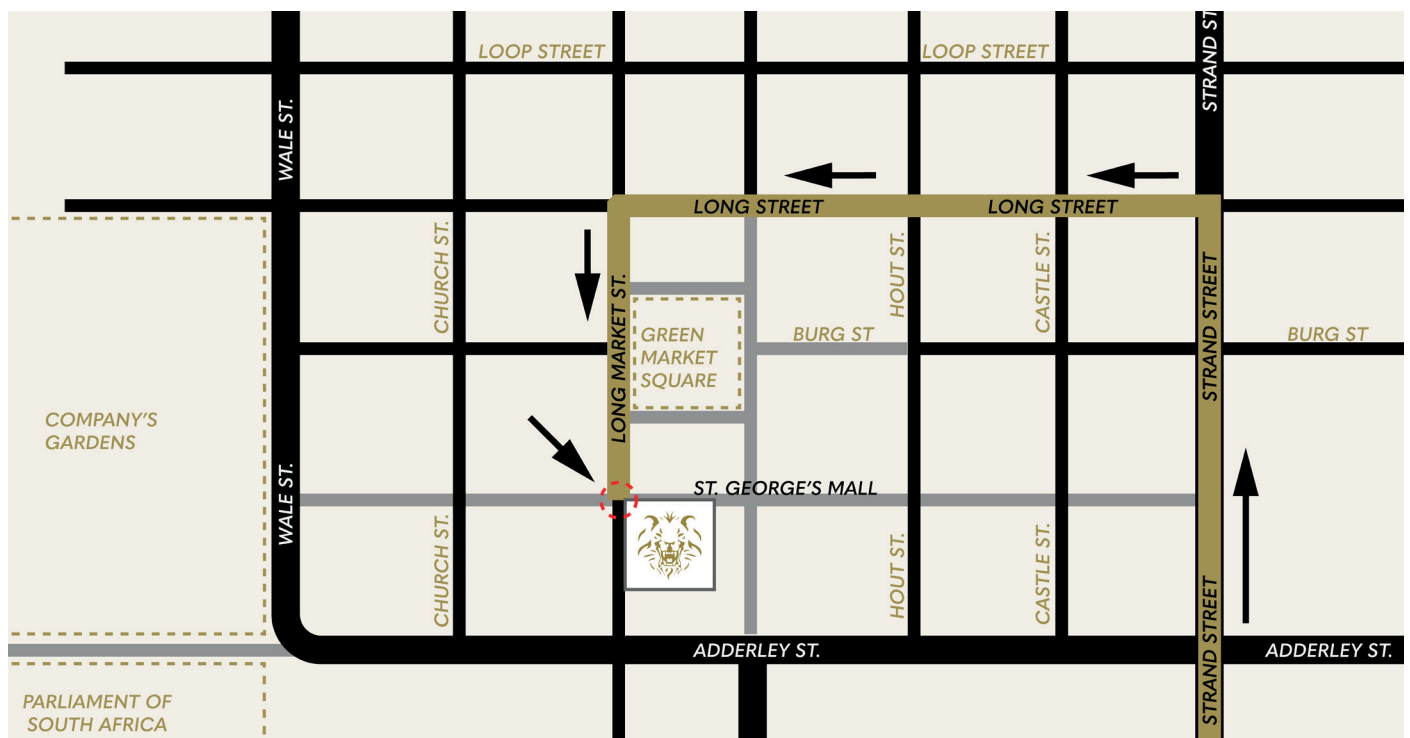

Parking:

Secure parking can be arranged on request.

Valet Pick-Up Point:

If you wish to use our valet services, our porter will collect your vehicle from this point and park your car in a dedicated parking.