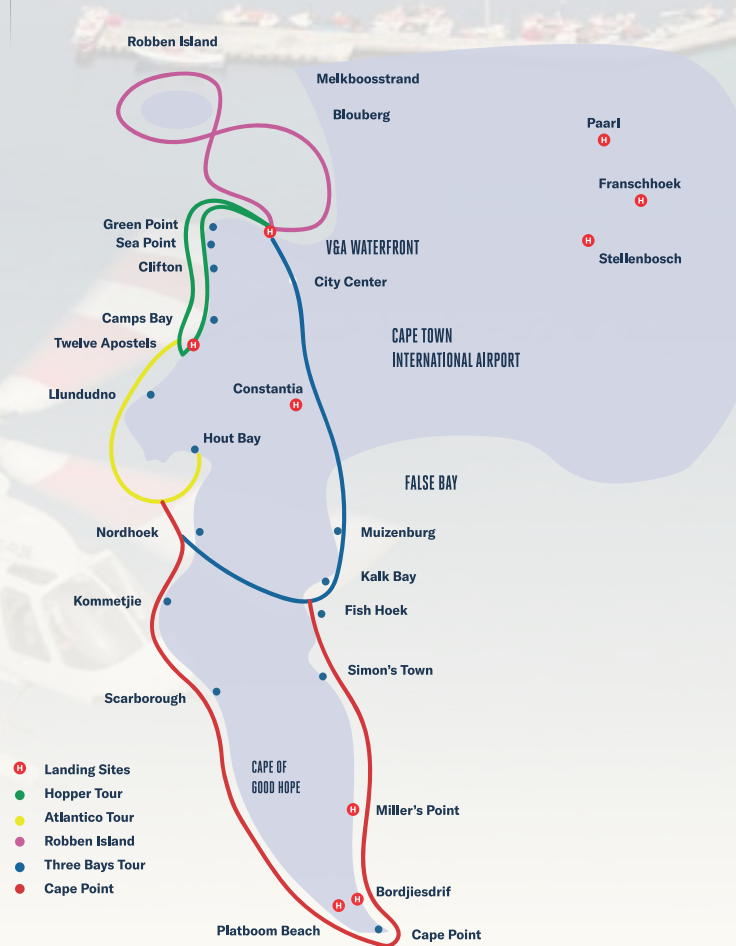

Arrive 30 minutes prior to your flight.

Complimentary road transfers within 5km radius from the Waterfront.

We are required by SA-CAA law to complete an accurate weight and balance prior to departure, if the weight exceeds aircraft limitations, we will be required to offer you a larger helicopter at your expense.

Approx. 24 minutes

1-3 pax	1-4 pax	1-6 pax
R 12 210	R 16 280	R 24 420

CAPE POINT TOUR

Approx. 40 minutes

1-3 pax	1-4 pax	1-6 pax
R 24 420	R 32 560	R 48 840

WHERE WE FLY

- Landing Sites
- Hopper Tour
- Atlantico Tour
- Robben Island
- Three Bays Tour
- Cape Point

	1-3 pax	1-4 pax	1-6 pax
ONE-WAY	R 12 210	R 16 280	R 24 420

STELLENBOSCH WINELANDS

	1-3 pax	1-4 pax	1-6 pax
ONE-WAY	R 24 420	R 32 560	R 48 840
CHARTER	R 36 630	R 48 840	R 73 260

FRANSCHHOEK / PAARL

	1-3 pax	1-4 pax	1-6 pax
ONE-WAY	R 29 280	R 39 040	R 58 560
CHARTER	R 41 490	R 55 320	R 82 980